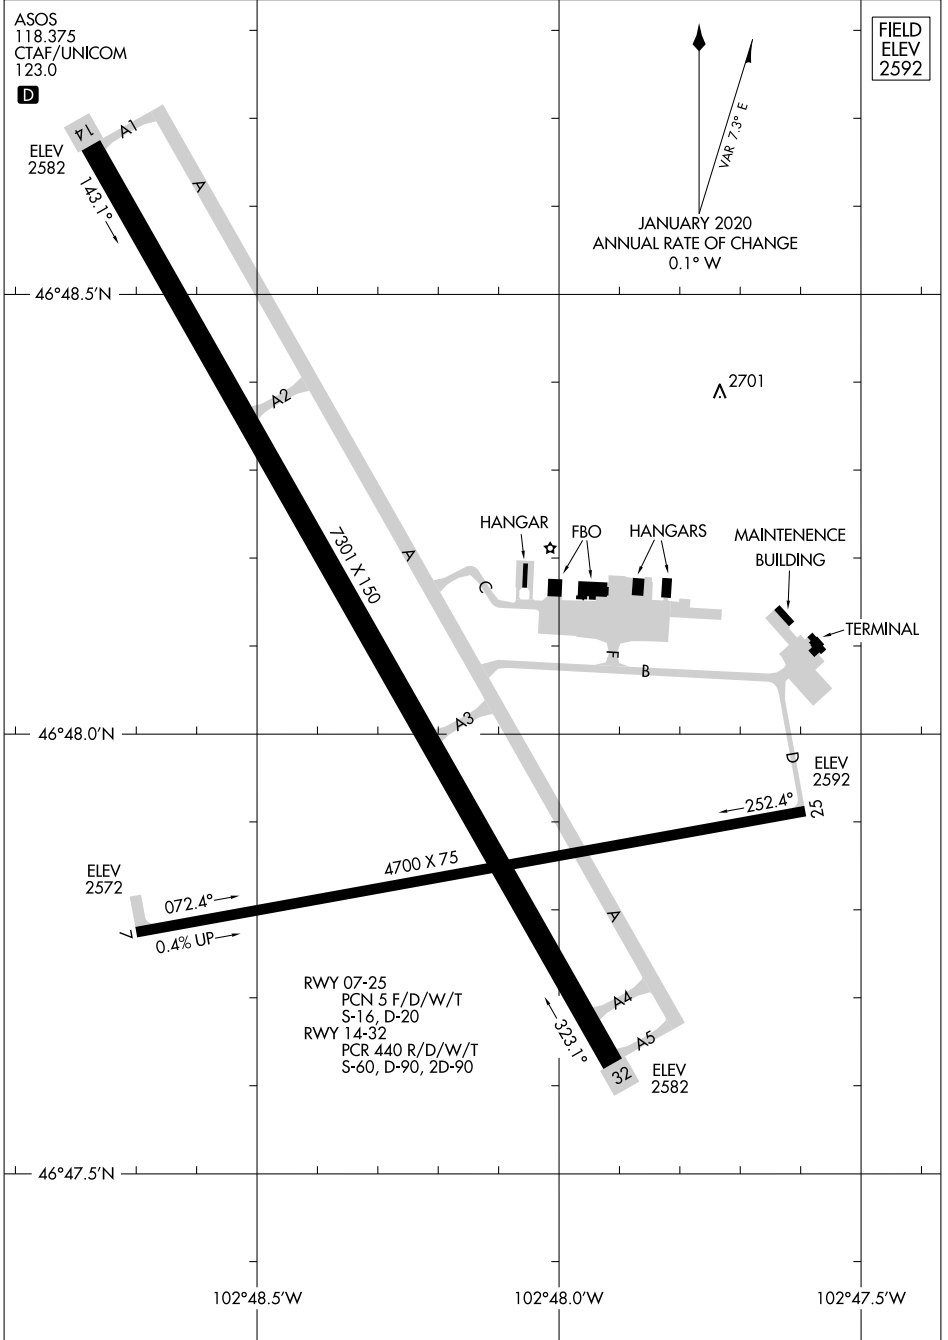

24361

AIRPORT DIAGRAM

DICKINSON/THEODORE ROOSEVELT RGNL (DIK)
AL-120 (FAA)
DICKINSON, NORTH DAKOTA

ASOS
118.375
CTAF/UNICOM
123.0

D

FIELD
ELEV
2592

NC-1, 23 JAN 2025 to 20 FEB 2025

NC-1, 23 JAN 2025 to 20 FEB 2025

AIRPORT DIAGRAM

24361

DICKINSON, NORTH DAKOTA
DICKINSON/THEODORE ROOSEVELT RGNL (DIK)