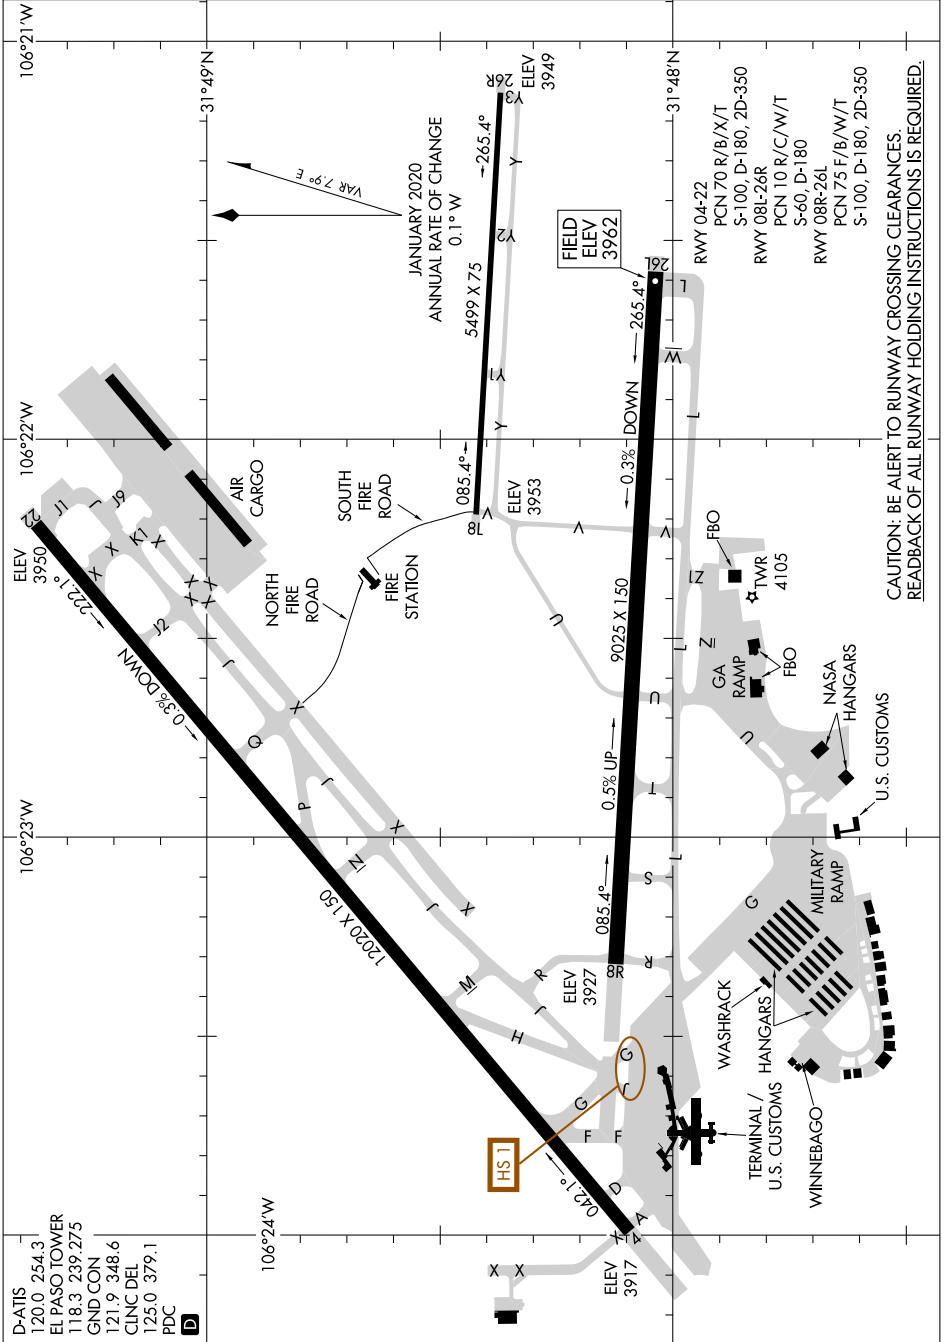

AIRPORT DIAGRAM

AL-134 (FAA)

EL PASO INTL (ELP)
EL PASO, TEXAS

SC-3, 23 JAN 2025 to 20 FEB 2025

CAUTION: BE ALERT TO RUNWAY CROSSING CLEARANCES.
READBACK OF ALL RUNWAY HOLDING INSTRUCTIONS IS REQUIRED.

SC-3, 23 JAN 2025 to 20 FEB 2025