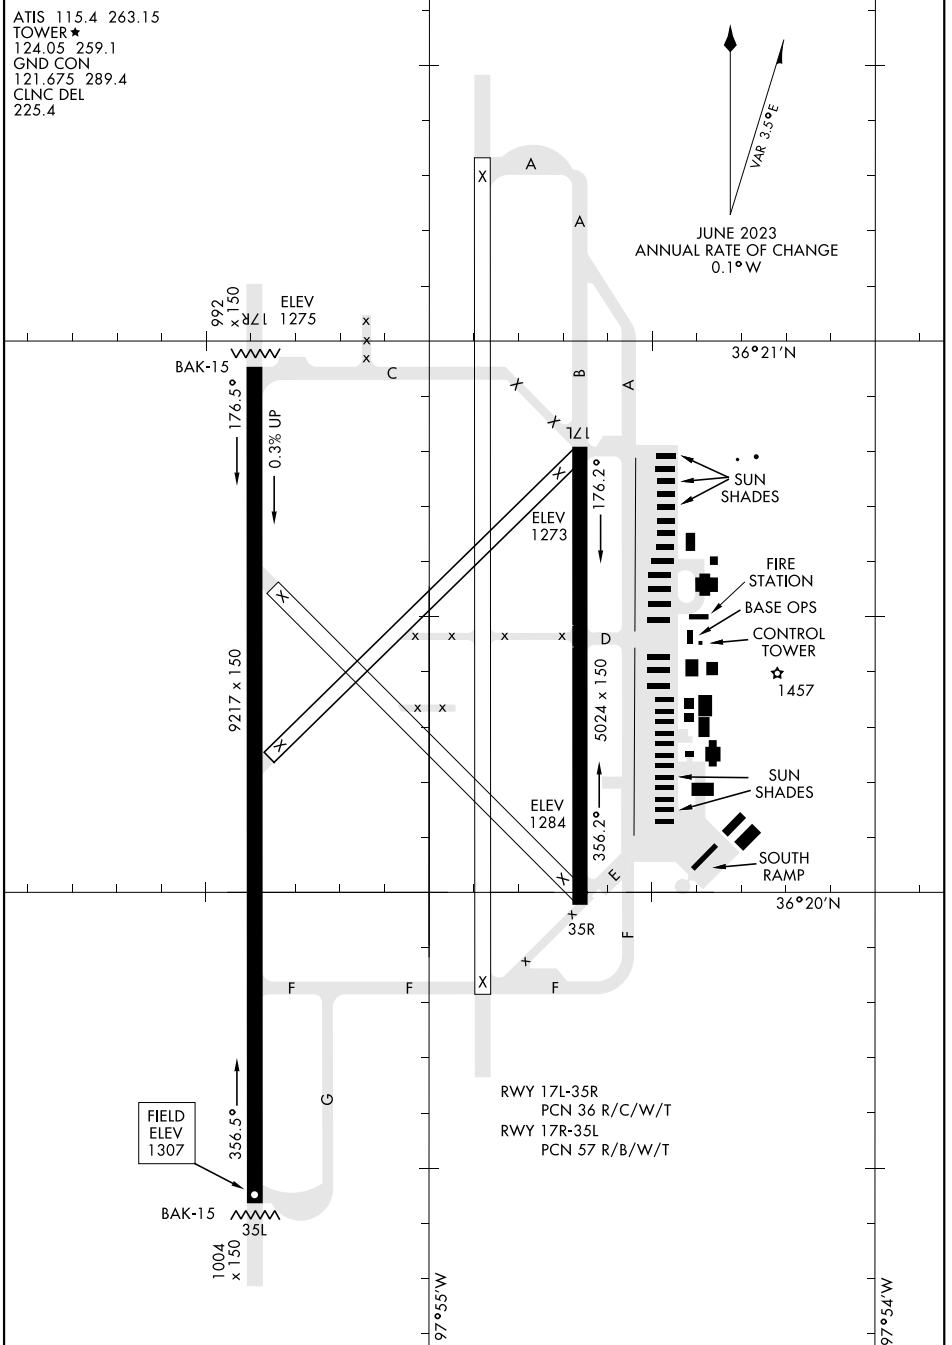

# AIRPORT DIAGRAM

AL-135 [USAF]

VANCE AFB (KEND)

ENID, OKLAHOMA

ATIS 115.4 263.15  
 TOWER ★  
 124.05 259.1  
 GND CON  
 121.675 289.4  
 CLNC DEL  
 225.4

SC-1, 23 JAN 2025 to 20 FEB 2025

SC-1, 23 JAN 2025 to 20 FEB 2025

# AIRPORT DIAGRAM

ENID, OKLAHOMA

VANCE AFB (KEND)