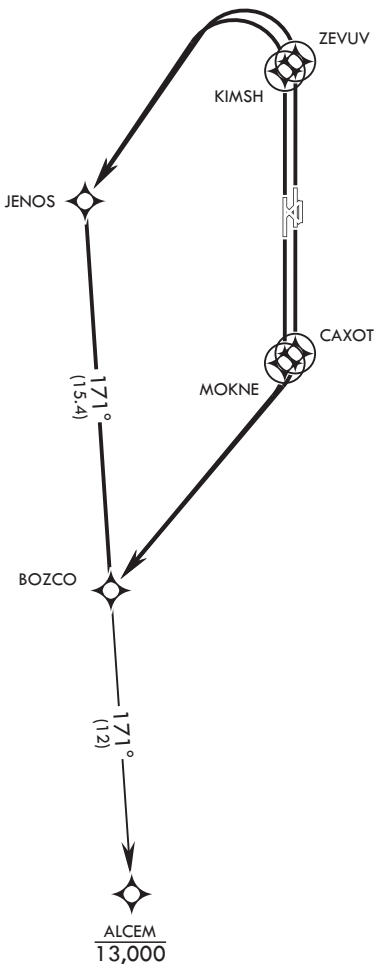

# BOZCO ONE DEPARTURE (RNAV)

ATIS ★  
 115.4 263.15  
 CLNC DEL  
 225.4  
 GND CON  
 121.675 289.4  
 TOWER ★  
 124.05 259.1  
 DEP CON  
 120.525 306.3

TOP ALTITUDE:  
 13,000

▼ DEPARTURE ROUTE DESCRIPTION

TAKEOFF RWY 17C: Climb direct CAXOT, then right turn direct BOZCO, thence...

TAKEOFF RWY 17R: Climb direct MOKNE, then right turn direct BOZCO, thence...

TAKEOFF RWY 35C: Climb direct ZEVUV, then left turn direct JENOS, then track 171° to BOZCO, thence...

TAKEOFF RWY 35L: Climb direct KIMSH, then left turn direct JENOS, then track 171° to BOZCO, thence...

ALCEM TRANSITION (BOZCO1.ALCEM): ...from over BOZCO climbing track 171° to cross ALCEM at or below 13,000.