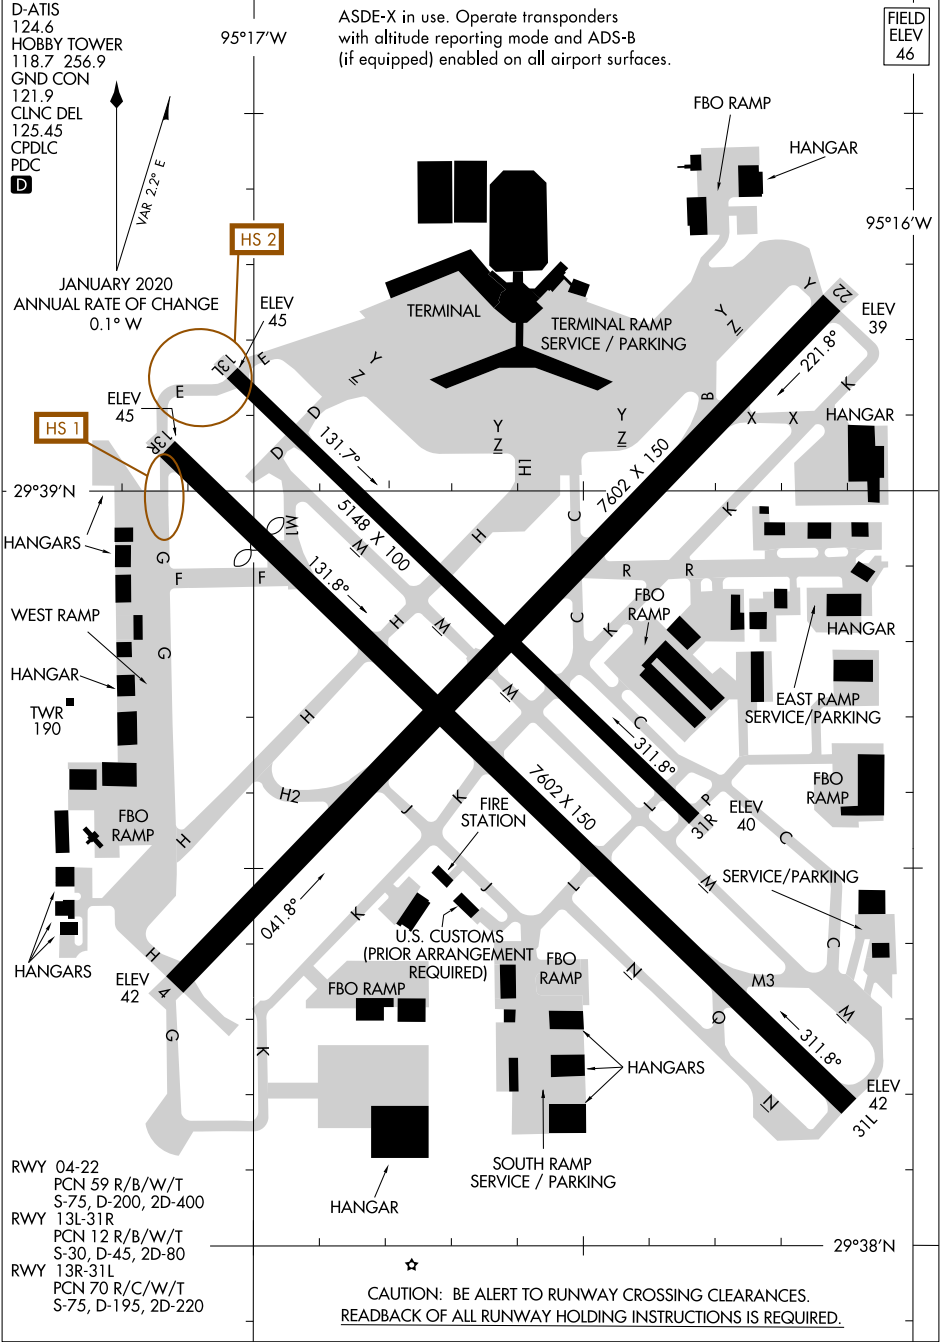

# AIRPORT DIAGRAM

AL-198 (FAA)

WILLIAM P HOBBY (HOU)  
HOUSTON, TEXAS

D-ATIS  
124.6  
HOBBY TOWER  
118.7 256.9  
GND CON  
121.9  
CLNC DEL  
125.45  
CPDLC  
PDC

ASDE-X in use. Operate transponders  
with altitude reporting mode and ADS-B  
(if equipped) enabled on all airport surfaces.

FIELD  
ELEV  
46

SC-5, 23 JAN 2025 to 20 FEB 2025

SC-5, 23 JAN 2025 to 20 FEB 2025

RWY 04-22  
PCN 59 R/B/W/T  
S-75, D-200, 2D-400  
RWY 13L-31R  
PCN 12 R/B/W/T  
S-30, D-45, 2D-80  
RWY 13R-31L  
PCN 70 R/C/W/T  
S-75, D-195, 2D-220