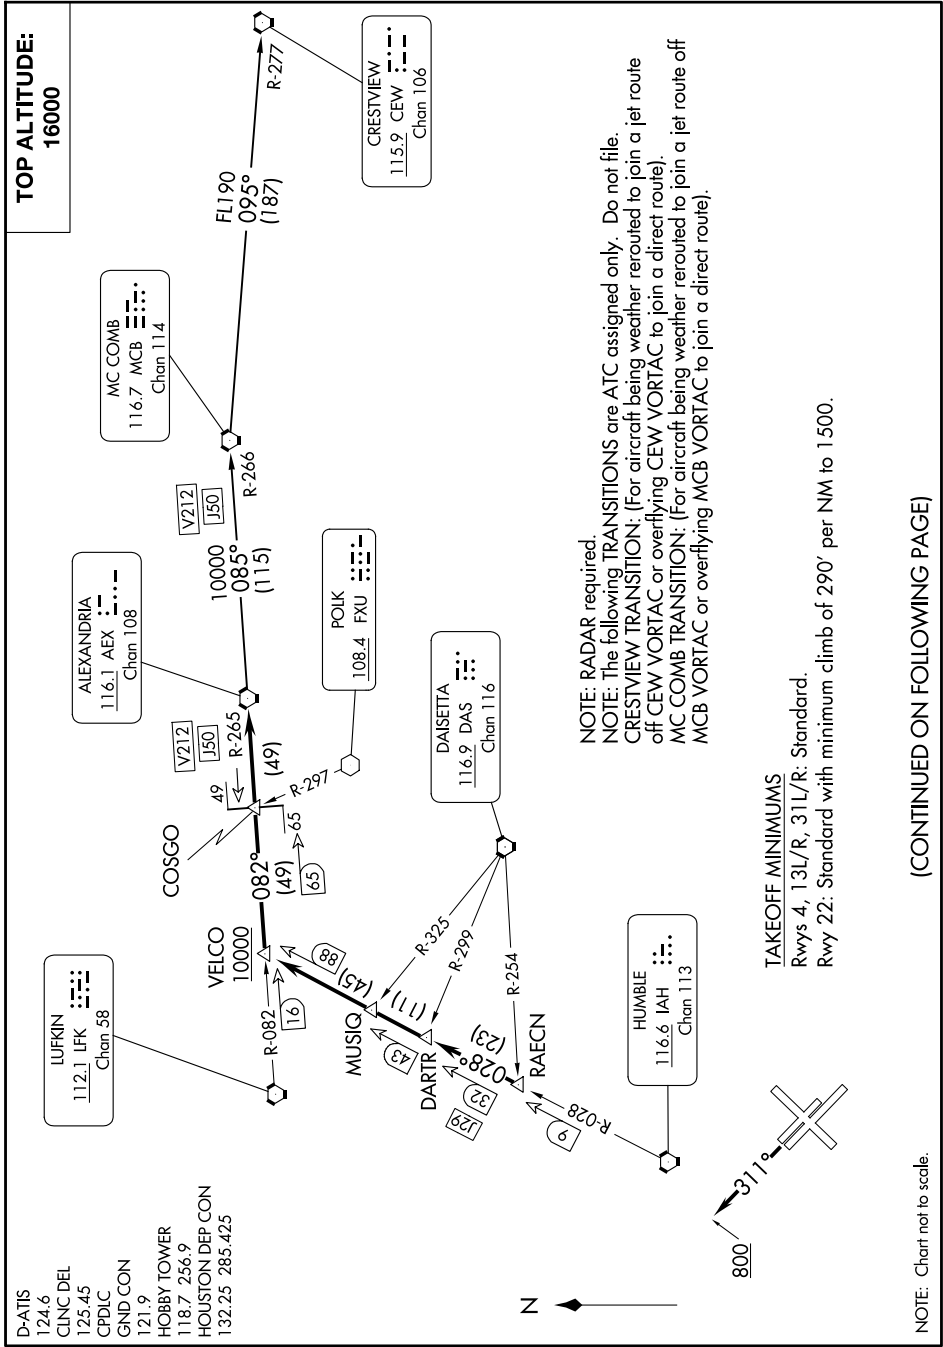

ALEXANDRIA THREE DEPARTURE

SC-5, 23 JAN 2025 to 20 FEB 2025

ALEXANDRIA THREE DEPARTURE

NOTE: RADAR required.
NOTE: The following TRANSITIONS are ATC assigned only. Do not file.
CRESTVIEW TRANSITION: (For aircraft being weather rerouted to join a jet route of CEW VORTAC or overflying CEW VORTAC to join a direct route).
MC COMB TRANSITION: (For aircraft being weather rerouted to join a jet route off MCB VORTAC or overflying MCB VORTAC to join a direct route).

TAKEOFF MINIMUMS
Rwys 4, 13L/R, 31L/R: Standard.
Rwy 22: Standard with minimum climb of 290' per NM to 1500.

(CONTINUED ON FOLLOWING PAGE)

NOTE: Chart not to scale.

SC-5, 23 JAN 2025 to 20 FEB 2025