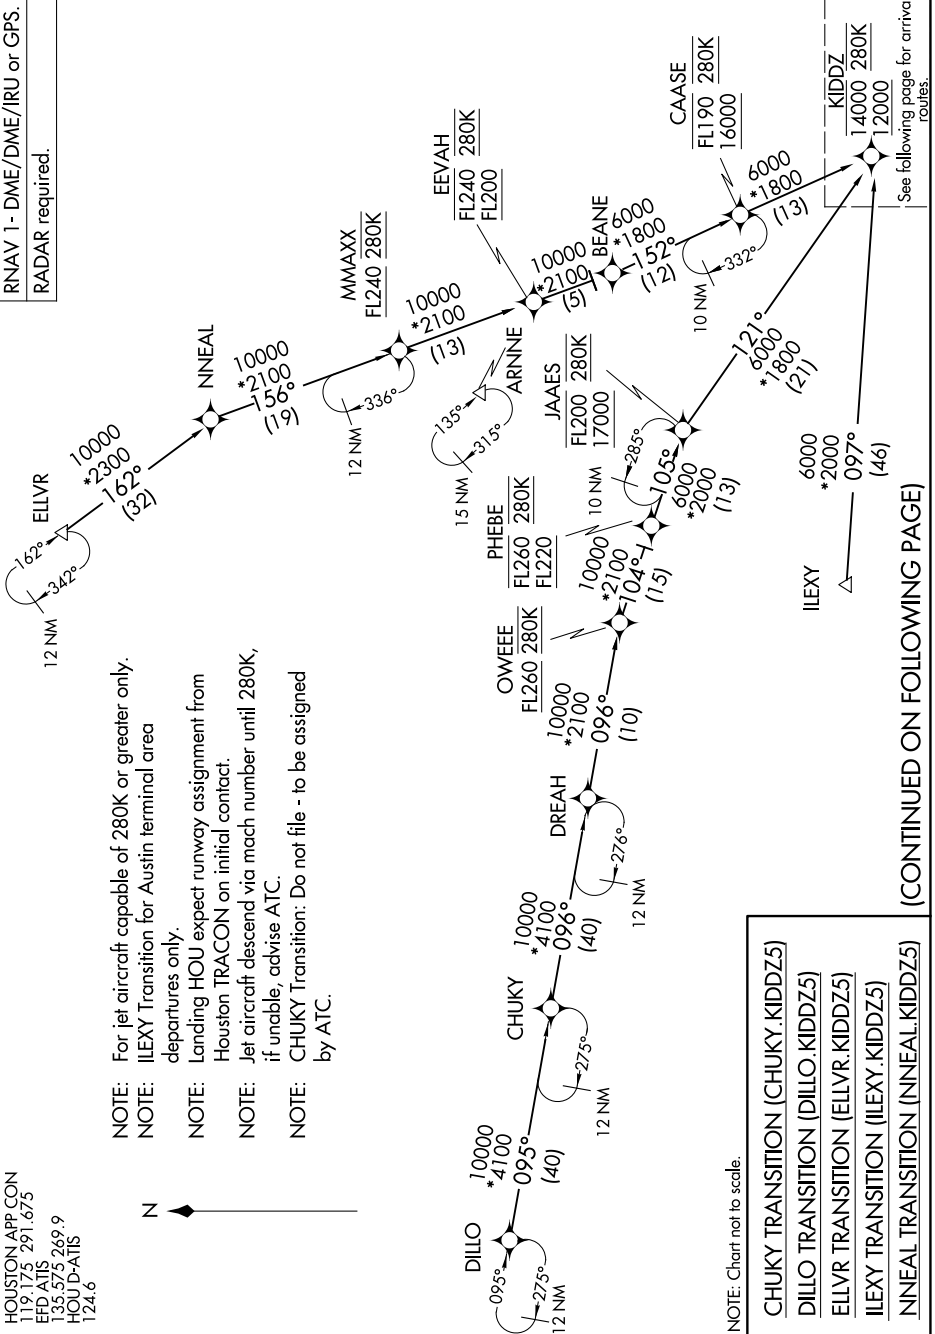

# KIDDZ FIVE ARRIVAL (RNAV) Transition Routes

HOUSTON, TEXAS

SC-5, 23 JAN 2025 to 20 FEB 2025

HOUSTON APP CON  
 119.175 291.675  
 EFD-ATIS  
 135.575 269.9  
 HOU-D-ATIS  
 124.6

- NOTE: For jet aircraft capable of 280K or greater only.
- NOTE: ILEXY Transition for Austin terminal area departures only.
- NOTE: Landing HOU expect runway assignment from Houston TRACON on initial contact.
- NOTE: Jet aircraft descend via mach number until 280K, if unable, advise ATC.
- NOTE: CHUKY Transition: Do not file - to be assigned by ATC.

# KIDDZ FIVE ARRIVAL (RNAV) Transition Routes

HOUSTON, TEXAS

(CONTINUED ON FOLLOWING PAGE)

SC-5, 23 JAN 2025 to 20 FEB 2025

See following page for arrival routes.