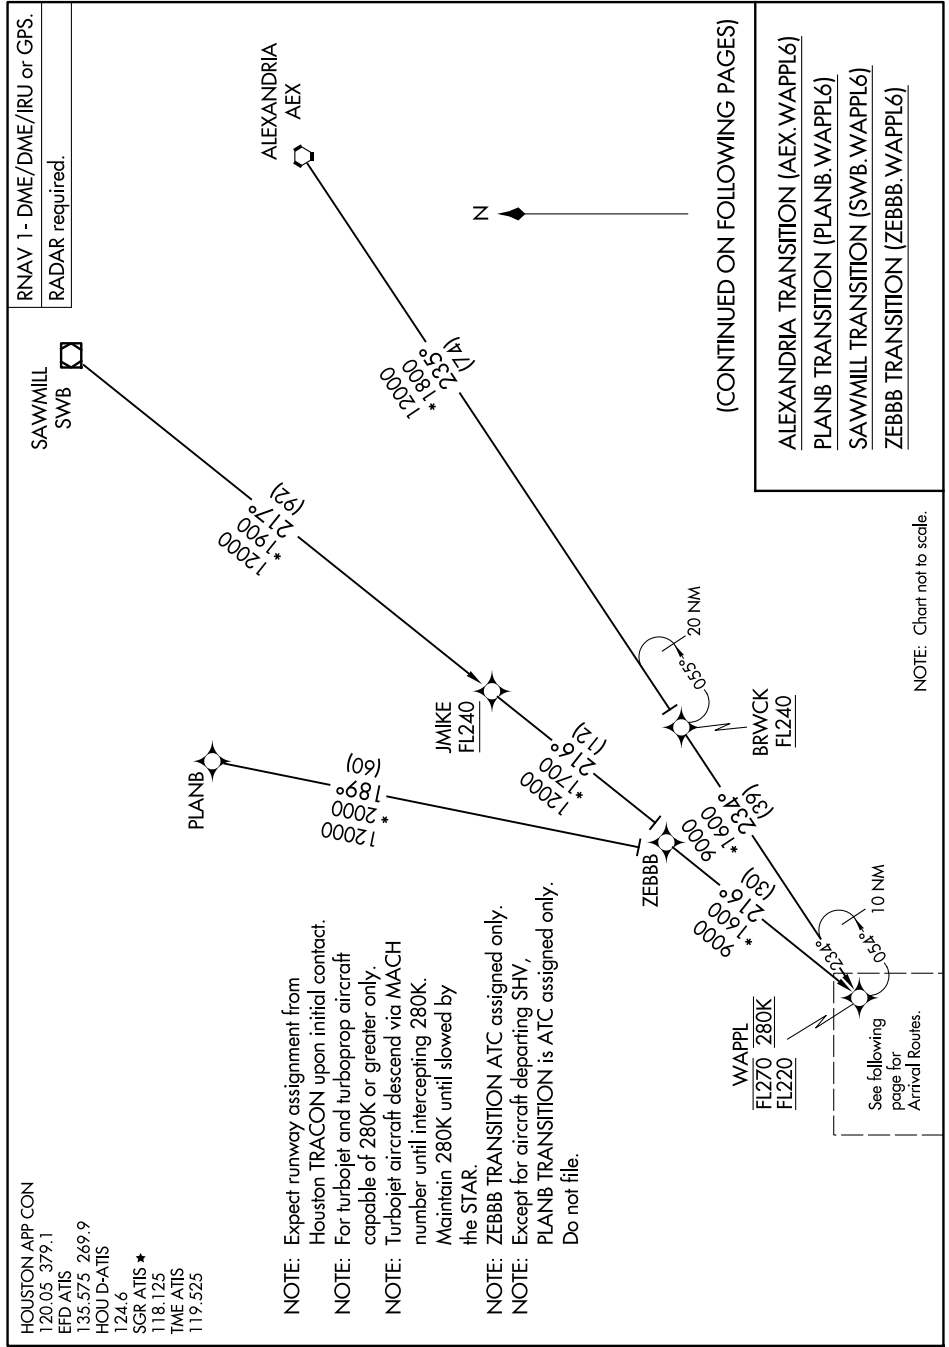

WAPPL SIX ARRIVAL (RNAV) Transition Routes

HOUSTON, TEXAS

SC-5, 23 JAN 2025 to 20 FEB 2025

WAPPL SIX ARRIVAL (RNAV) Transition Routes

HOUSTON, TEXAS

SC-5, 23 JAN 2025 to 20 FEB 2025