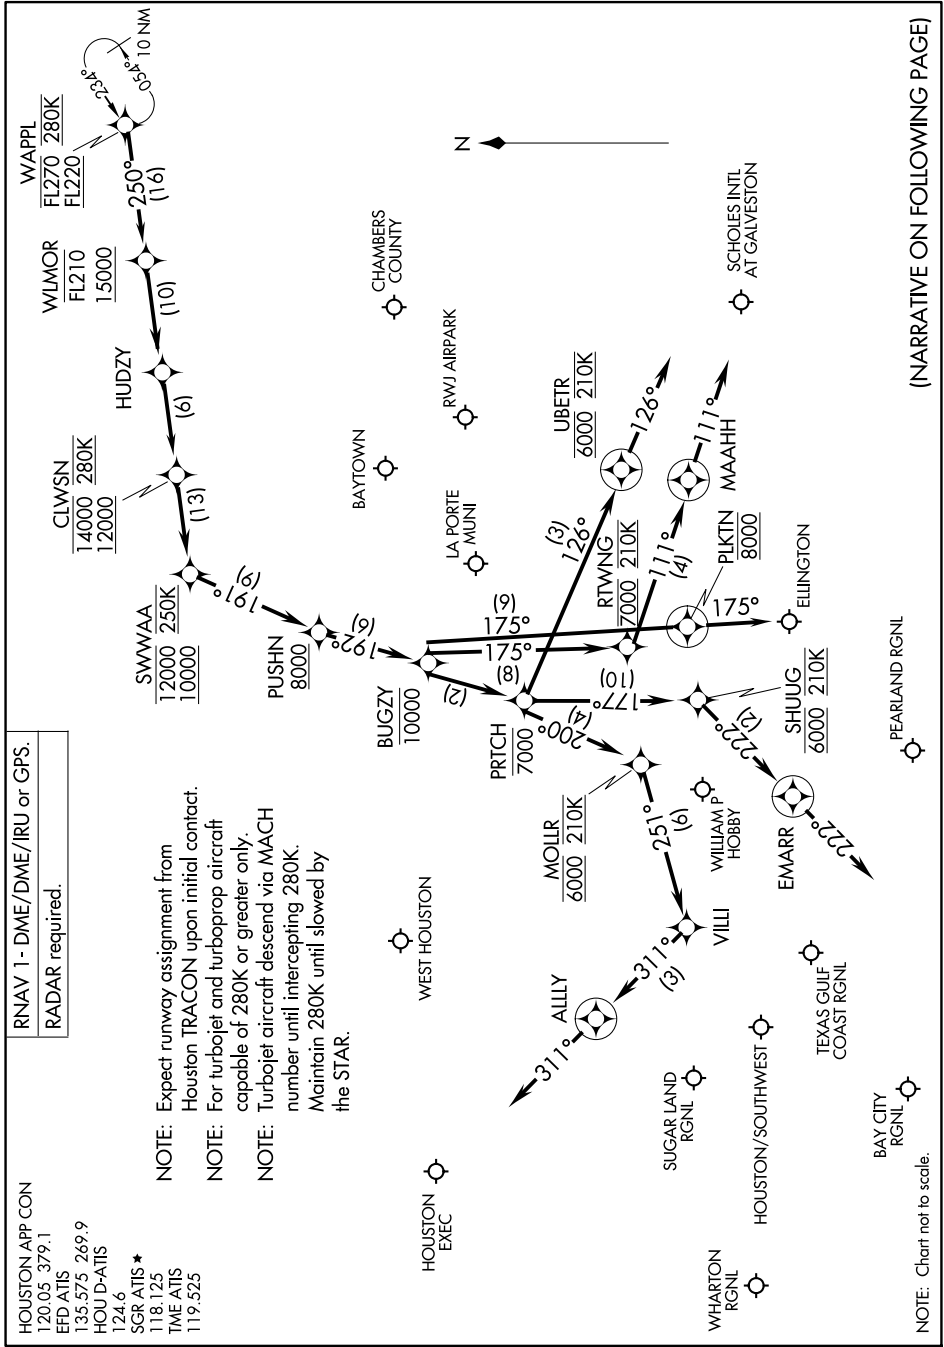

WAPPL SIX ARRIVAL (RNAV) Arrival Routes

HOUSTON, TEXAS

SC-5, 23 JAN 2025 to 20 FEB 2025

(NARRATIVE ON FOLLOWING PAGE)

SC-5, 23 JAN 2025 to 20 FEB 2025

WAPPL SIX ARRIVAL (RNAV) Arrival Routes

HOUSTON, TEXAS

NOTE: Chart not to scale.