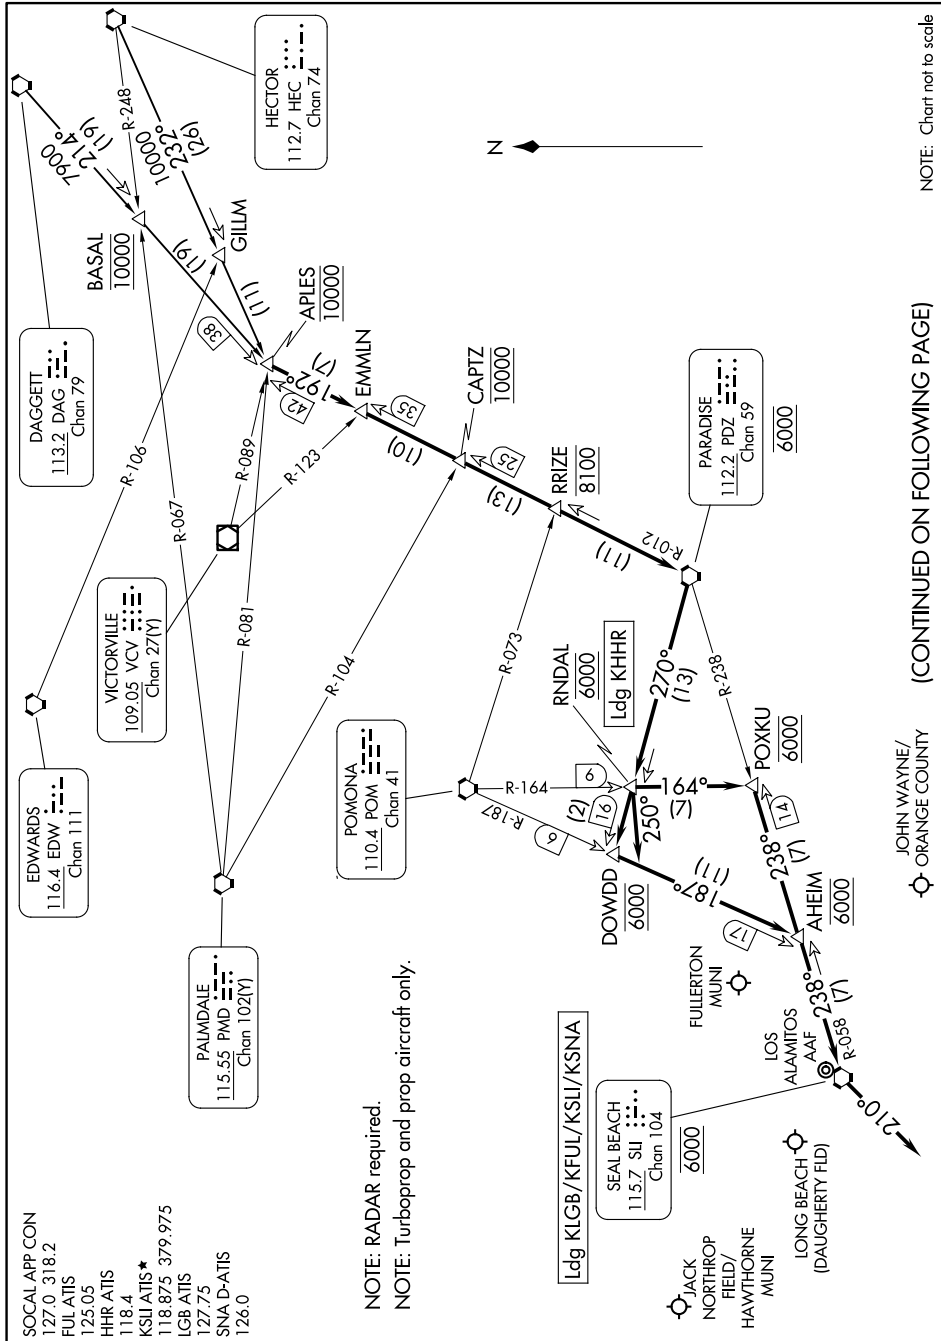

EMMLN ONE ARRIVAL

SW-3, 23 JAN 2025 to 20 FEB 2025

NOTE: Chart not to scale

(CONTINUED ON FOLLOWING PAGE)

JOHN WAYNE/
ORANGE COUNTY

SW-3, 23 JAN 2025 to 20 FEB 2025

EMMLN ONE ARRIVAL