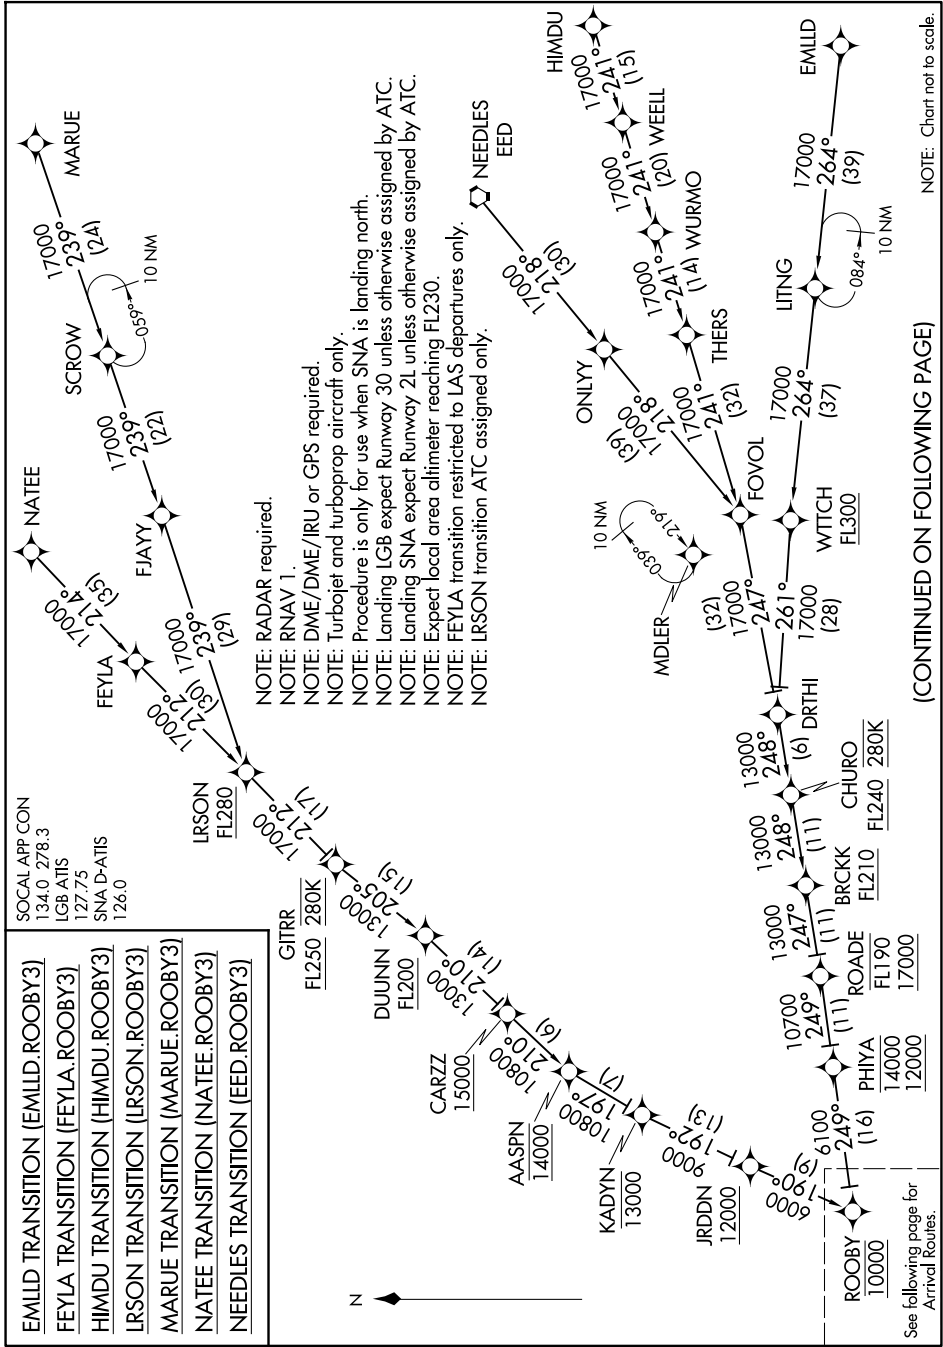

ROOBY THREE ARRIVAL (RNAV) Transition Routes

SW-3, 23 JAN 2025 to 20 FEB 2025

(CONTINUED ON FOLLOWING PAGE)