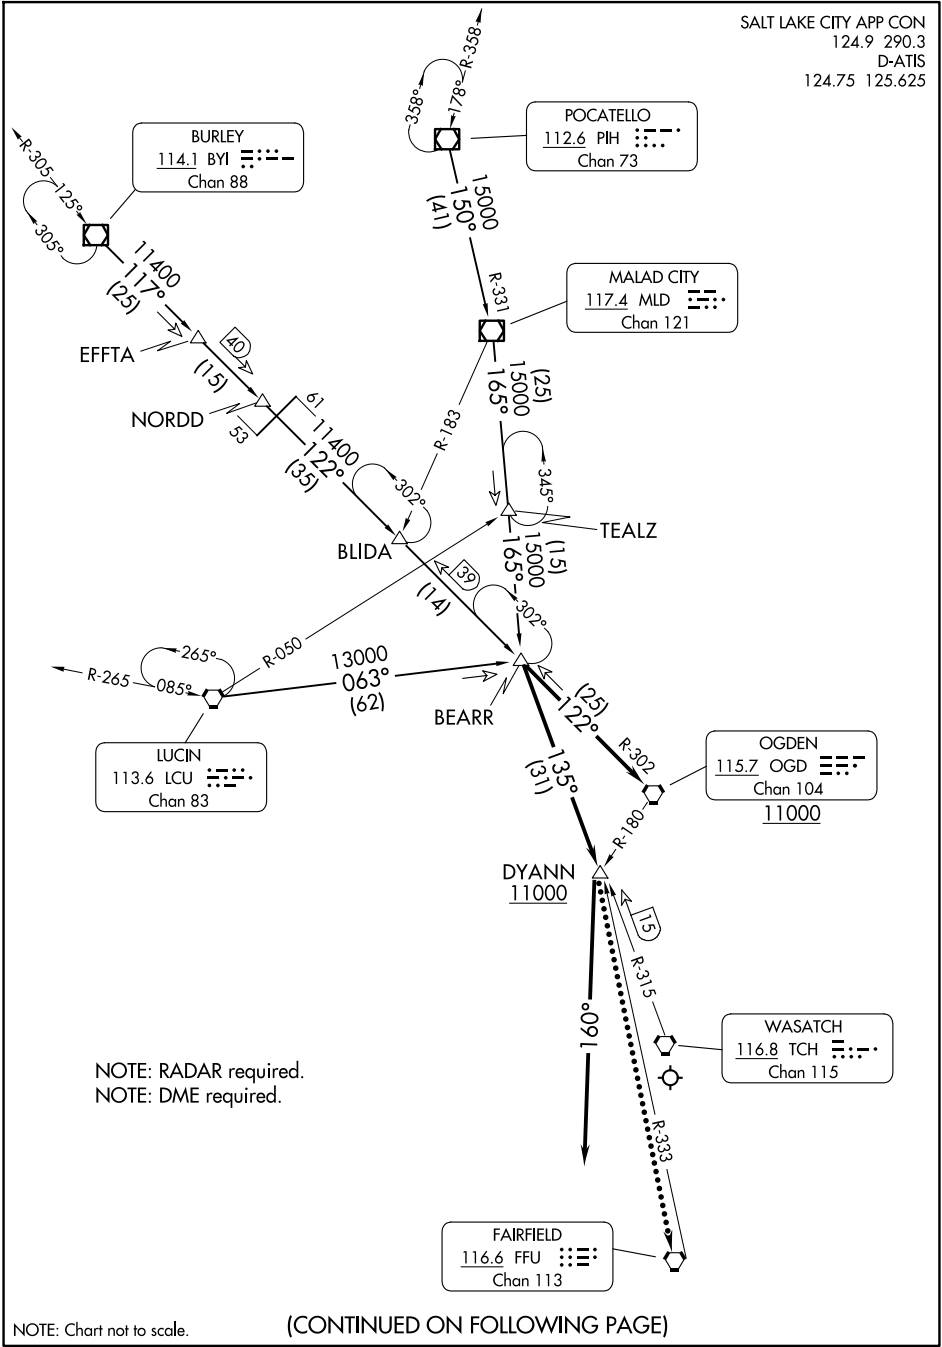

BEARR FIVE ARRIVAL

SALT LAKE CITY APP CON
124.9 290.3
D-ATIS
124.75 125.625

AL-365 (FAA)

NOTE: RADAR required.
NOTE: DME required.

NOTE: Chart not to scale.

(CONTINUED ON FOLLOWING PAGE)

SW-4, 23 JAN 2025 to 20 FEB 2025

SW-4, 23 JAN 2025 to 20 FEB 2025