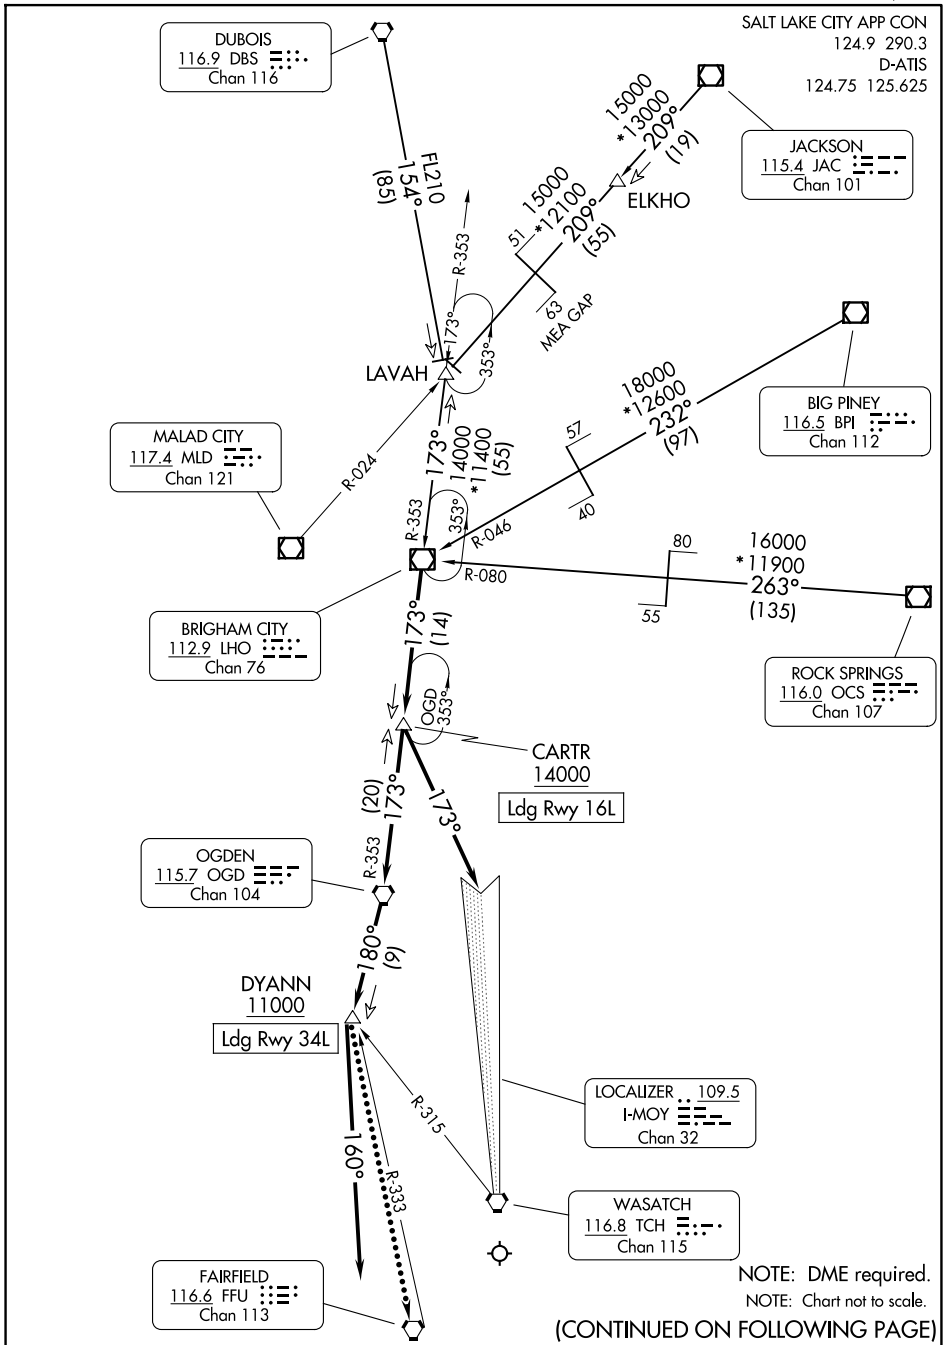

(LHO.LHO5) 24025

BRIGHAM CITY FIVE ARRIVAL

AL-365 (FAA)

SALT LAKE CITY INTL (SLC)
SALT LAKE CITY, UTAH

SW-4, 23 JAN 2025 to 20 FEB 2025

SW-4, 23 JAN 2025 to 20 FEB 2025

BRIGHAM CITY FIVE ARRIVAL

(LHO.LHO5) 15JUN23

SALT LAKE CITY, UTAH
SALT LAKE CITY INTL (SLC)