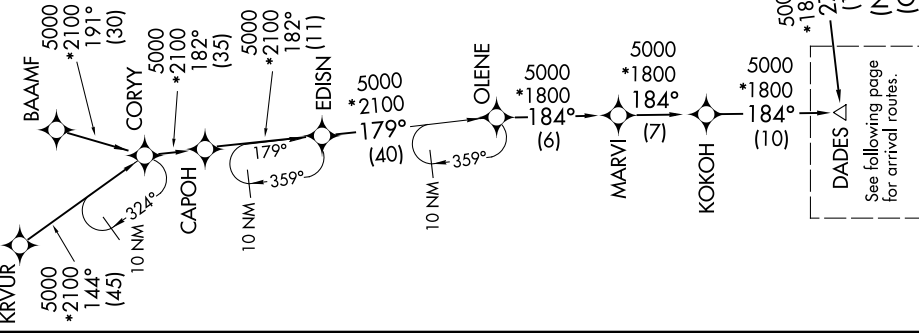

DADES ONE ARRIVAL (RNAV) Transition Routes

TAMPA, FLORIDA

SE-3, 23 JAN 2025 to 20 FEB 2025

RNAV 1- DME/DME/IRU or GPS.
RADAR required.

NOTE: Jet and turboprop aircraft only.
 NOTE: Do not file KRVUR, EDISN, BEAUX, and NICCK Transitions - To be assigned by ATC.

DADES Δ
 See following page for arrival routes.

(NARRATIVE ON FOLLOWING PAGE)
 (CONTINUED IN FOLLOWING PAGE)

NOTE: Chart not to scale.

<u>BAAMF TRANSITION (BAAMF.DADES1)</u>
<u>BEAUX TRANSITION (BEAUX.DADES1)</u>
<u>EDISN TRANSITION (EDISN.DADES1)</u>
<u>HIBAC TRANSITION (HIBAC.DADES1)</u>
<u>KRVUR TRANSITION (KRVUR.DADES1)</u>
<u>NICCK TRANSITION (NICCK.DADES1)</u>

DADES ONE ARRIVAL (RNAV) Transition Routes

TAMPA, FLORIDA

SE-3, 23 JAN 2025 to 20 FEB 2025