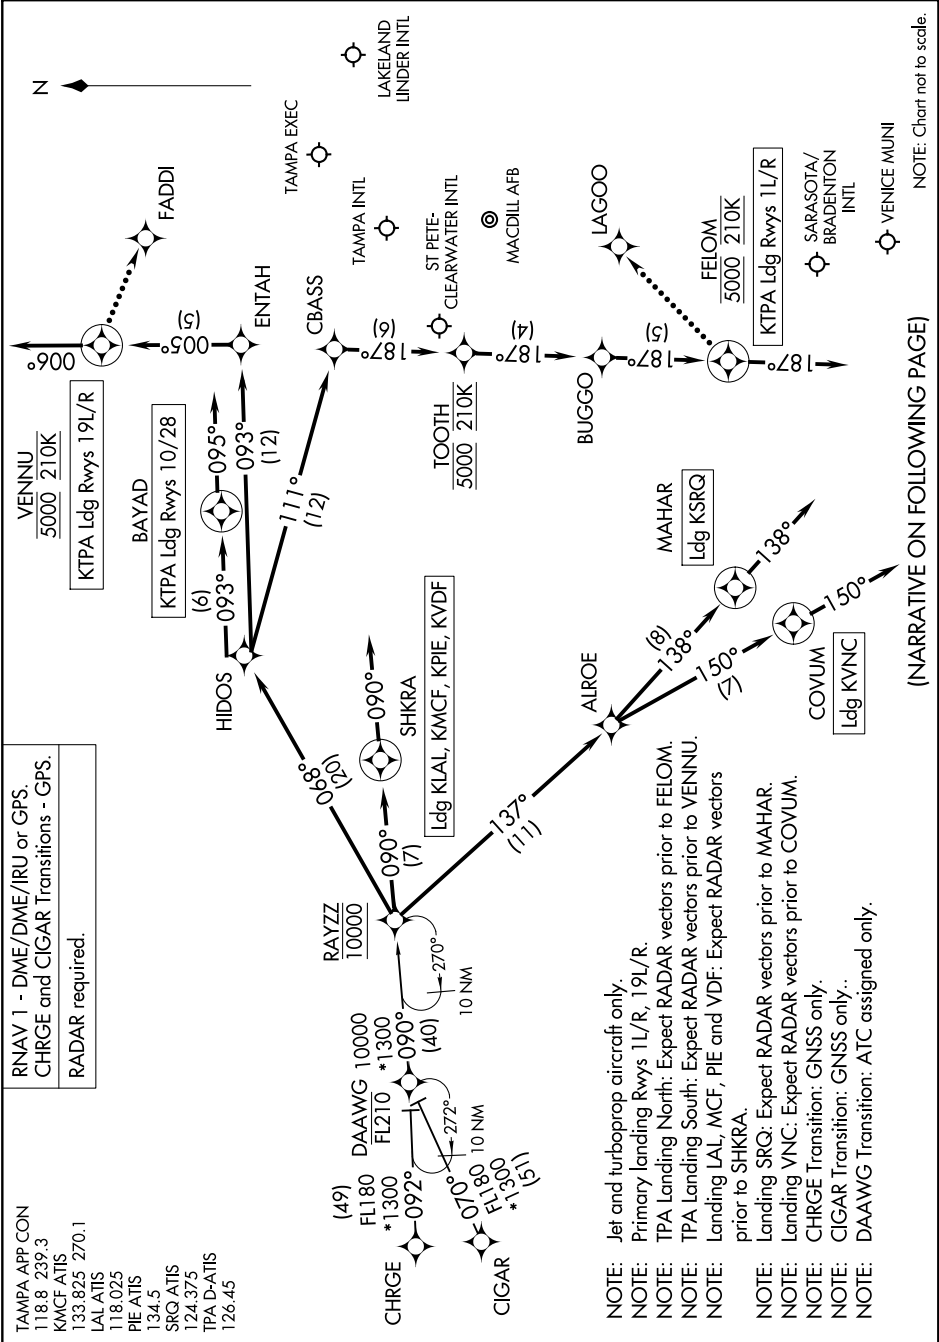

RAYZZ TWO ARRIVAL (RNAV)

TAMPA, FLORIDA

SE-3, 23 JAN 2025 to 20 FEB 2025

(NARRATIVE ON FOLLOWING PAGE)

RAYZZ TWO ARRIVAL (RNAV)

TAMPA, FLORIDA

SE-3, 23 JAN 2025 to 20 FEB 2025