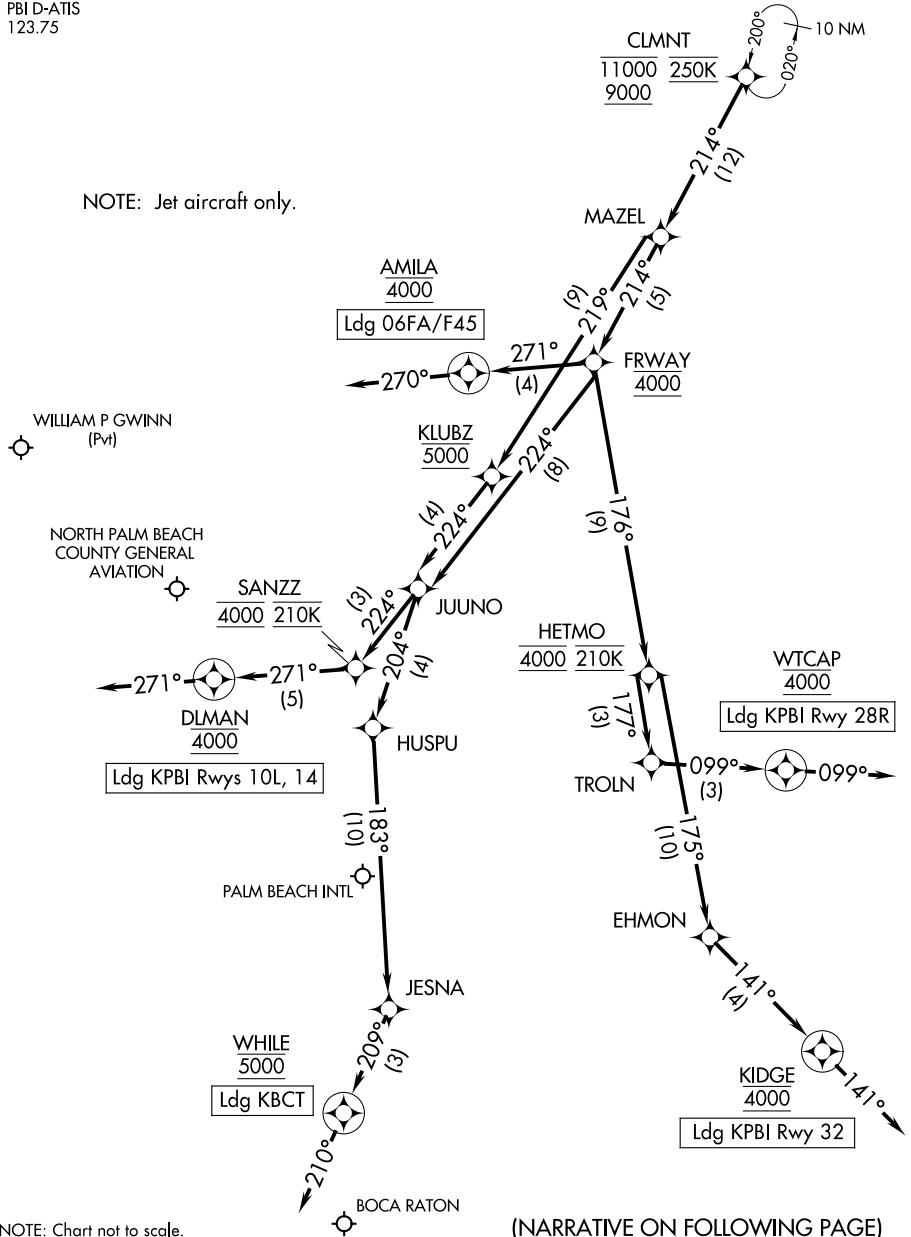

CLMNT TWO ARRIVAL (RNAV) Arrival Routes

WEST PALM BEACH, FLORIDA

PALM BEACH APP CON
124.6 317.4
F45 CTAF
123.075
PBI D-ATIS
123.75

RNAV 1 - DME/DME/IRU or GPS.

RADAR required.

NOTE: Jet aircraft only.

NOTE: Chart not to scale.

(NARRATIVE ON FOLLOWING PAGE)

SE-3, 23 JAN 2025 to 20 FEB 2025

SE-3, 23 JAN 2025 to 20 FEB 2025