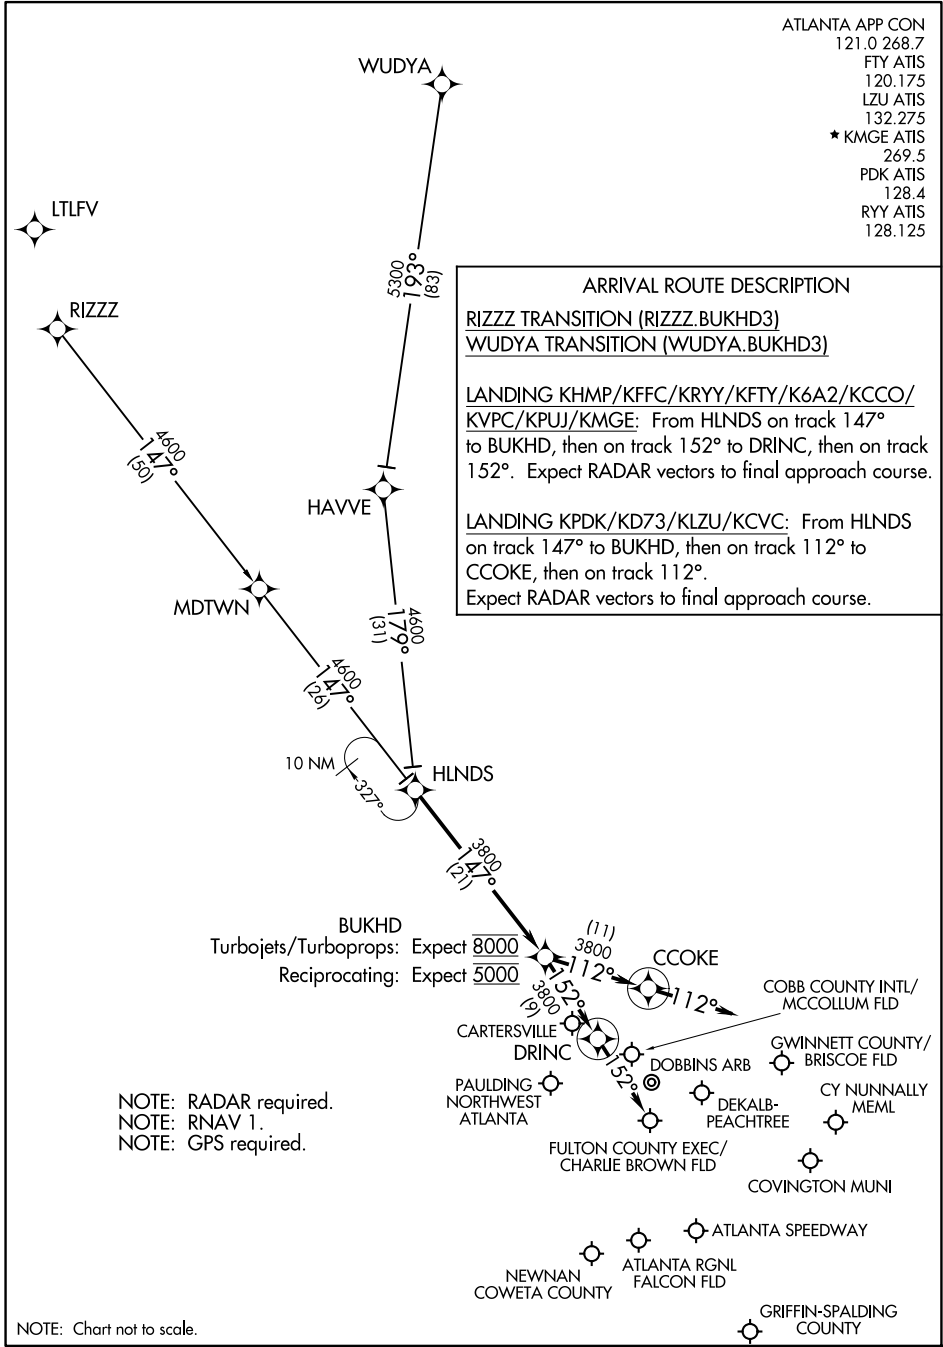

BUKHD THREE ARRIVAL (RNAV)

ATLANTA, GEORGIA

ATLANTA APP CON
 121.0 268.7
 FTY ATIS
 120.175
 LZU ATIS
 132.275
 ★ KMGE ATIS
 269.5
 PDK ATIS
 128.4
 RYY ATIS
 128.125

ARRIVAL ROUTE DESCRIPTION

RIZZZ TRANSITION (RIZZZ.BUKHD3)
WUDYA TRANSITION (WUDYA.BUKHD3)

LANDING KHMP/KFFC/KRYY/KFTY/K6A2/KCCO/
 KVPC/KPUJ/KMGE: From HLNDS on track 147°
 to BUKHD, then on track 152° to DRINC, then on track
 152°. Expect RADAR vectors to final approach course.

LANDING KPDK/KD73/KLZU/KCVC: From HLNDS
 on track 147° to BUKHD, then on track 112° to
 CCOKE, then on track 112°. Expect RADAR vectors to final approach course.

SE-4, 23 JAN 2025 to 20 FEB 2025

SE-4, 23 JAN 2025 to 20 FEB 2025

NOTE: RADAR required.
 NOTE: RNAV 1.
 NOTE: GPS required.

NOTE: Chart not to scale.

BUKHD THREE ARRIVAL (RNAV)

ATLANTA, GEORGIA