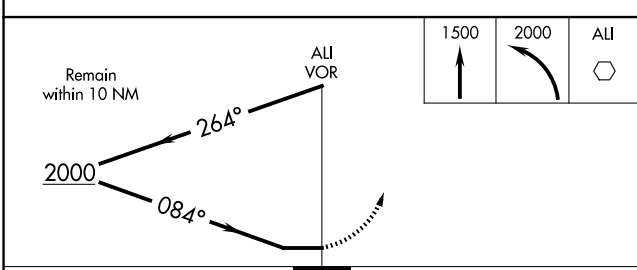

VOR ALI 114.5	APP CRS 084°	Rwy Idg TDZE Apt Elev	N/A N/A 178
-------------------------	------------------------	-----------------------------	--

VOR-A

ALICE INTL (ALI)

⚠ When local altimeter setting not received, use Nueces County altimeter setting and increase all MDAs 60 feet.

MISSED APPROACH: Climb to 1500 then climbing left turn to 2000 direct ALI VOR and hold.

ASOS 119,225	KINGSVILLE APP CON ★ 119,9 290,45	UNICOM 123.0 (CTAF) ①
------------------------	---	---------------------------------