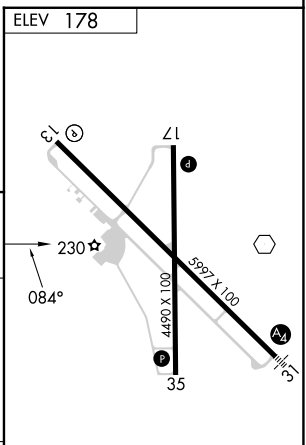

VOR ALI 114.5	APP CRS 084°	Rwy Idg TDZE Apt Elev	N/A N/A 178
-------------------------	------------------------	-----------------------------	--

VOR-A

ALICE INTL (ALI)

⚠ When local altimeter setting not received, use Nueces County altimeter setting and increase all MDAs 60 feet.

MISSED APPROACH: Climb to 1500 then climbing left turn to 2000 direct ALI VOR and hold.

ASOS 119,225	KINGSVILLE APP CON ★ 119,9 290,45	UNICOM 123.0 (CTAF) ①
------------------------	---	---------------------------------

CATEGORY	A	B	C	D
CIRCLING	1060-1¼	882 (900-1¼)	1060-2¾ 882 (900-2¾)	1060-3 882 (900-3)

REIL Rwy 13 ①
MIRL Rwys 13-31 and 17-35 ①

SC-3, 23 JAN 2025 to 20 FEB 2025

SC-3, 23 JAN 2025 to 20 FEB 2025