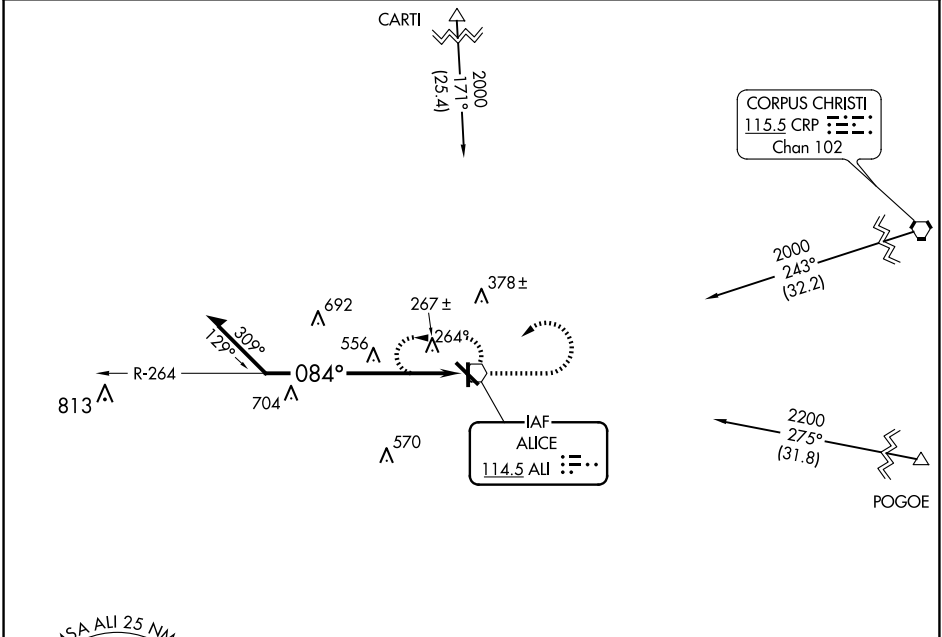

VOR ALI 114.5	APP CRS 084°	Rwy Idg TDZE Apt Elev	N/A N/A 178
-------------------------	------------------------	-----------------------------	--

VOR-A

ALICE INTL (ALI)

⚠ When local altimeter setting not received, use Nueces County altimeter setting and increase all MDAs 60 feet.

MISSED APPROACH: Climb to 1500 then climbing left turn to 2000 direct ALI VOR and hold.

ASOS 119,225	KINGSVILLE APP CON ★ 119,9 290,45	UNICOM 123.0 (CTAF) ①
------------------------	---	---------------------------------

CATEGORY	A	B	C	D
CIRCLING	1060-1¼	882 (900-1¼)	1060-2¾ 882 (900-2¾)	1060-3 882 (900-3)

REIL Rwy 13 ①
MIRL Rwys 13-31 and 17-35 ①

SC-3, 23 JAN 2025 to 20 FEB 2025

SC-3, 23 JAN 2025 to 20 FEB 2025