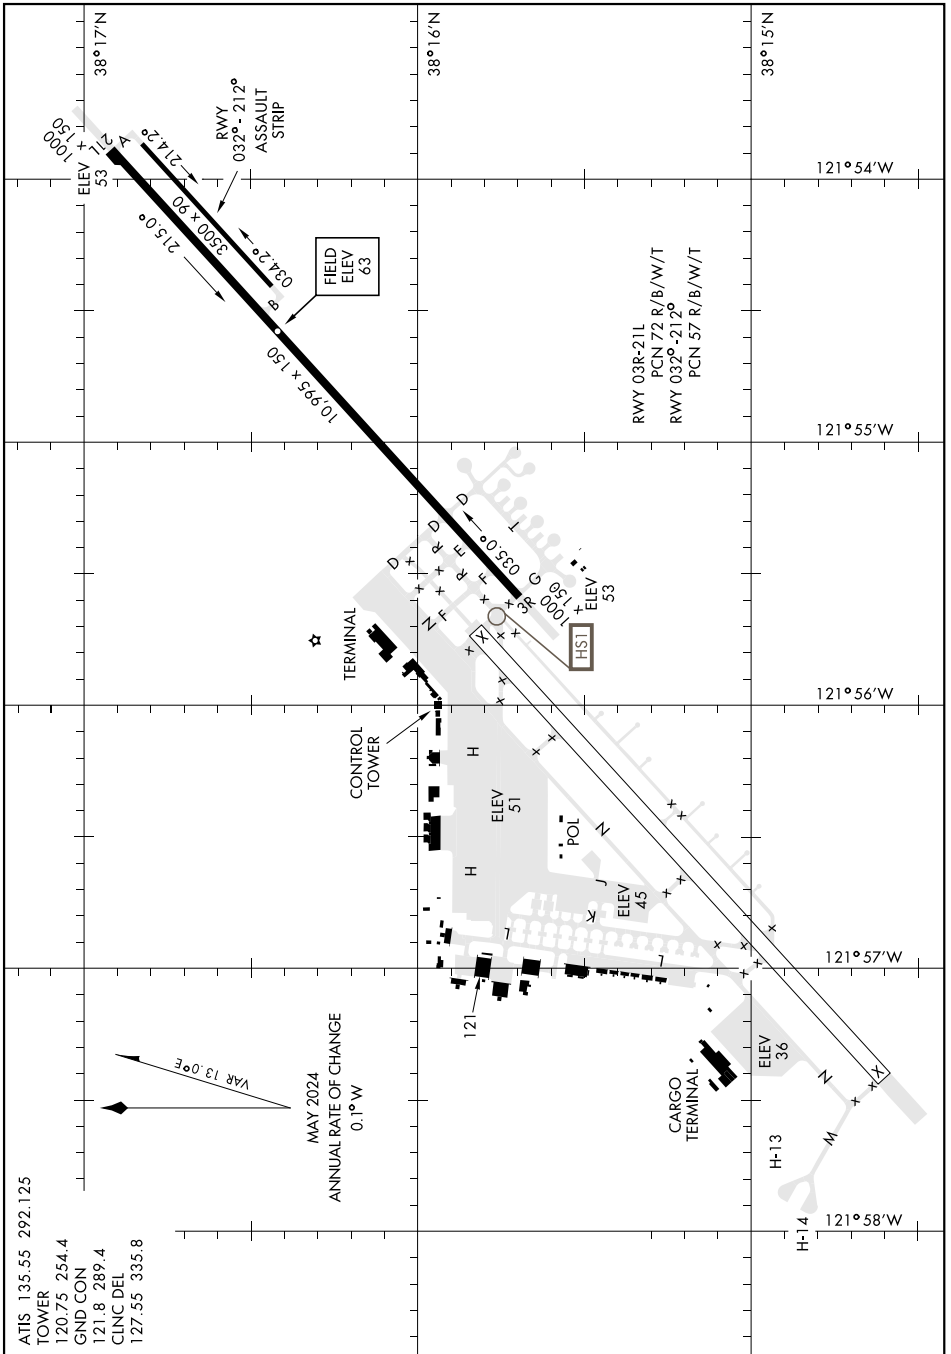

AIRPORT DIAGRAM

[USAF]

TRAVIS AFB (KSUU)

FAIRFIELD, CALIFORNIA

SW-2, 23 JAN 2025 to 20 FEB 2025

SW-2, 23 JAN 2025 to 20 FEB 2025

AIRPORT DIAGRAM

FAIRFIELD, CALIFORNIA

TRAVIS AFB (KSUU)