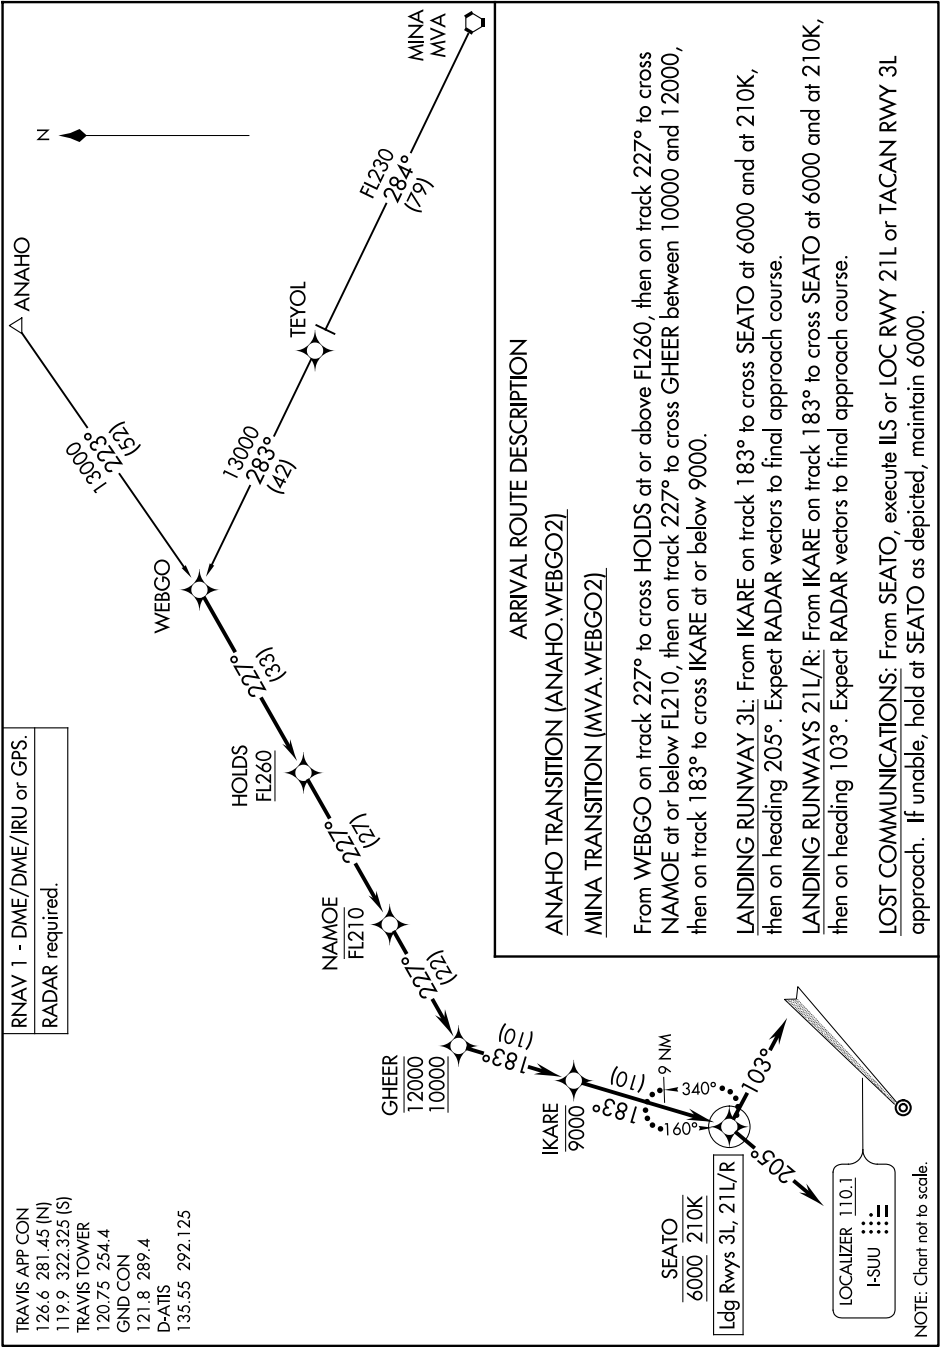

WEBGO TWO ARRIVAL (RNAV)

AL-488 (FAA)

TRAVIS AFB (KSUU)
FAIRFIELD, CALIFORNIA

SW-2, 23 JAN 2025 to 20 FEB 2025

RNAV 1 - DME/DME/IRU or GPS.
RADAR required.

TRAVIS APP CON
126.6 281.45 (N)
119.9 322.325 (S)
TRAVIS TOWER
120.75 254.4
GND CON
121.8 289.4
D-ATIS
135.55 292.125

WEBGO TWO ARRIVAL (RNAV)

FAIRFIELD, CALIFORNIA
TRAVIS AFB (KSUU)

SW-2, 23 JAN 2025 to 20 FEB 2025

NOTE: Chart not to scale.