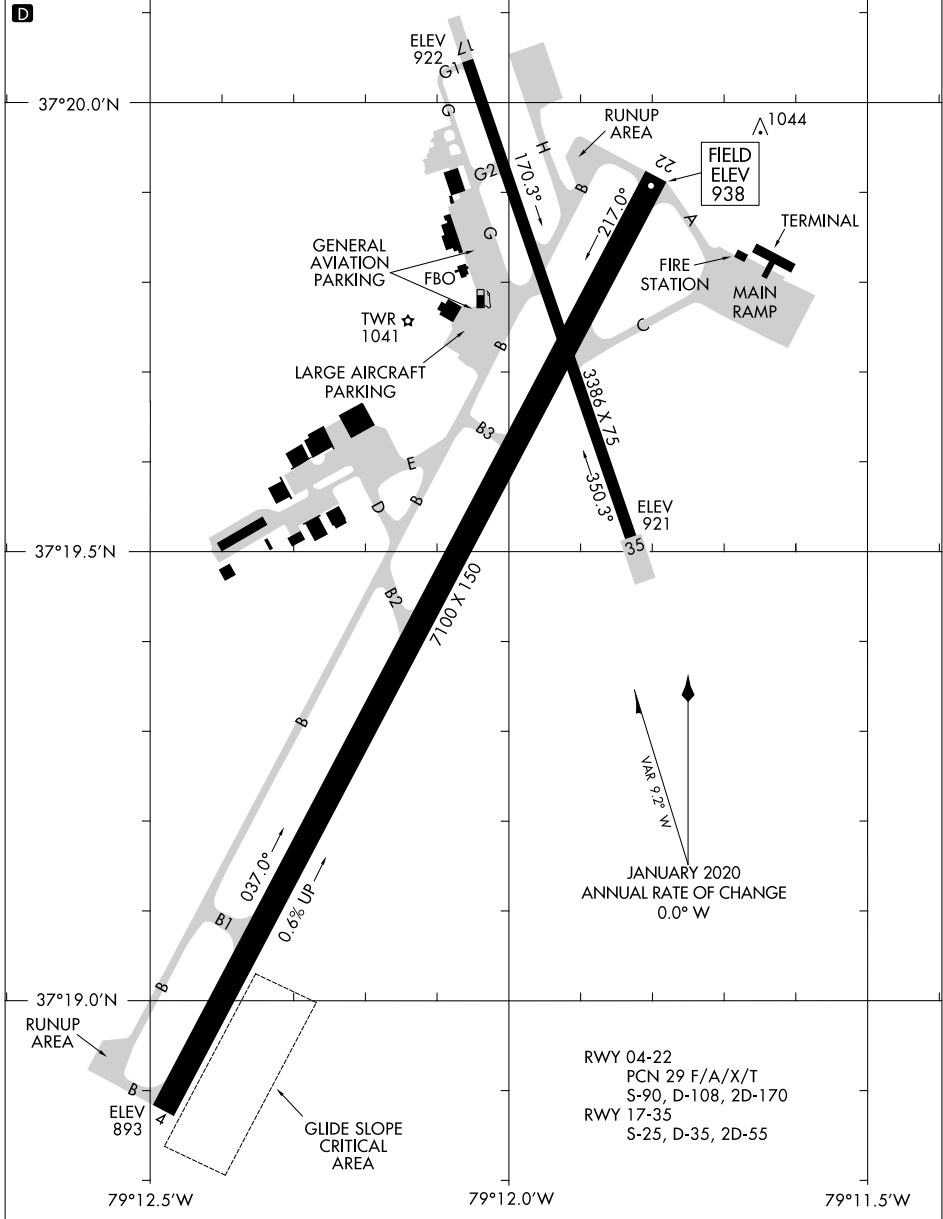

24137

# AIRPORT DIAGRAM

LYNCHBURG RGNL/PRESTON GLENN FLD (LYH)  
AL-499 (FAA)  
LYNCHBURG, VIRGINIA

ATIS  
119.8  
LYNCHBURG TOWER\*  
127.65 257.8  
GND CON  
121.9

CAUTION: BE ALERT TO RUNWAY CROSSING CLEARANCES.  
READBACK OF ALL RUNWAY HOLDING INSTRUCTIONS IS REQUIRED.

NE-3, 23 JAN 2025 to 20 FEB 2025

NE-3, 23 JAN 2025 to 20 FEB 2025