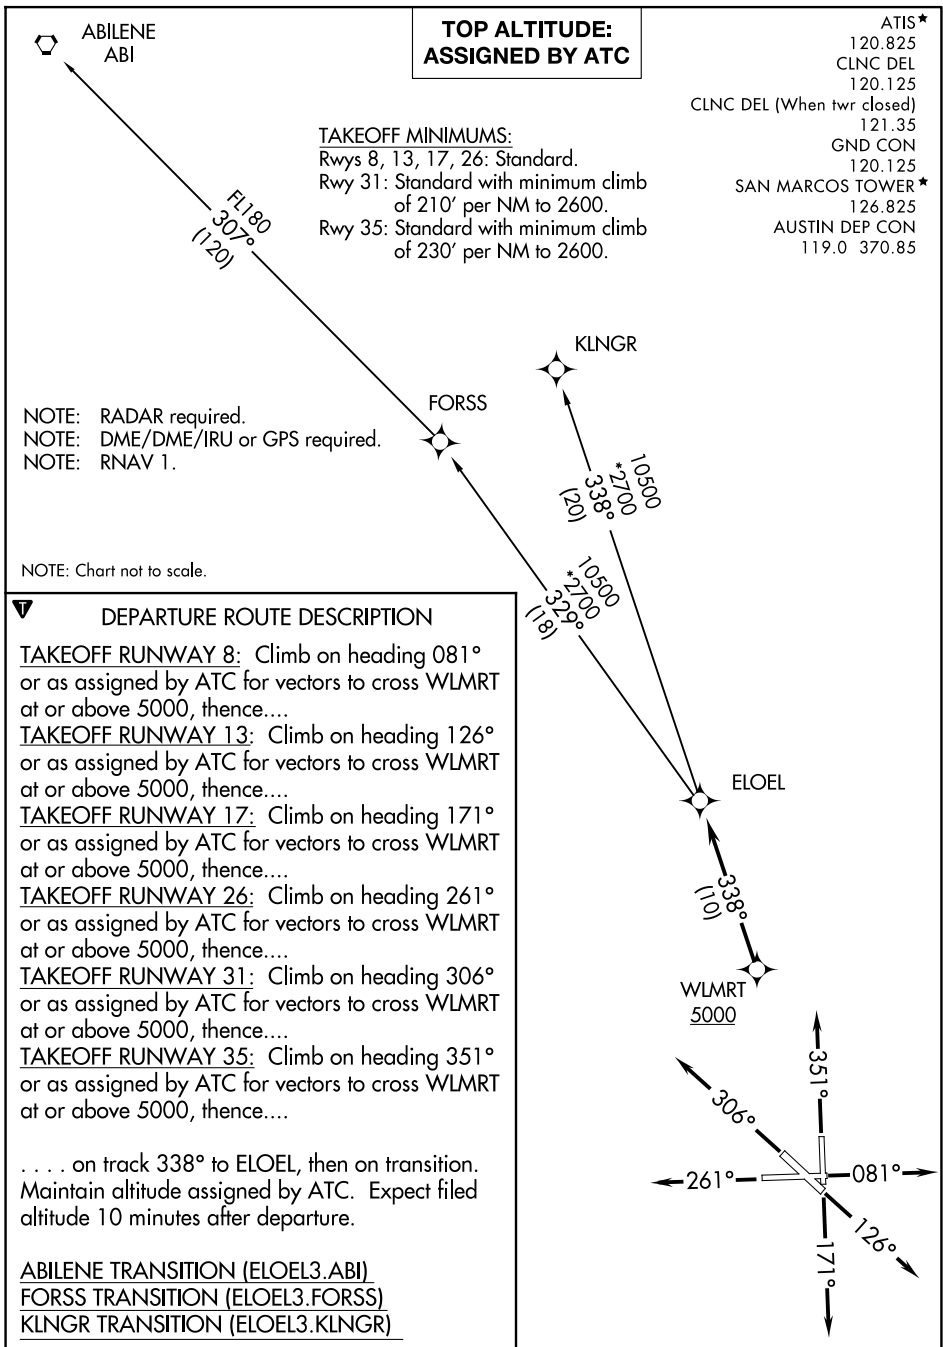

ELOEL THREE DEPARTURE (RNAV)

AUSTIN, TEXAS

SC-3, 23 JAN 2025 to 20 FEB 2025

SC-3, 23 JAN 2025 to 20 FEB 2025

ELOEL THREE DEPARTURE (RNAV)

(ELOEL3.ELOEL) 22APR21

AUSTIN, TEXAS

SAN MARCOS RGNL (HYI)