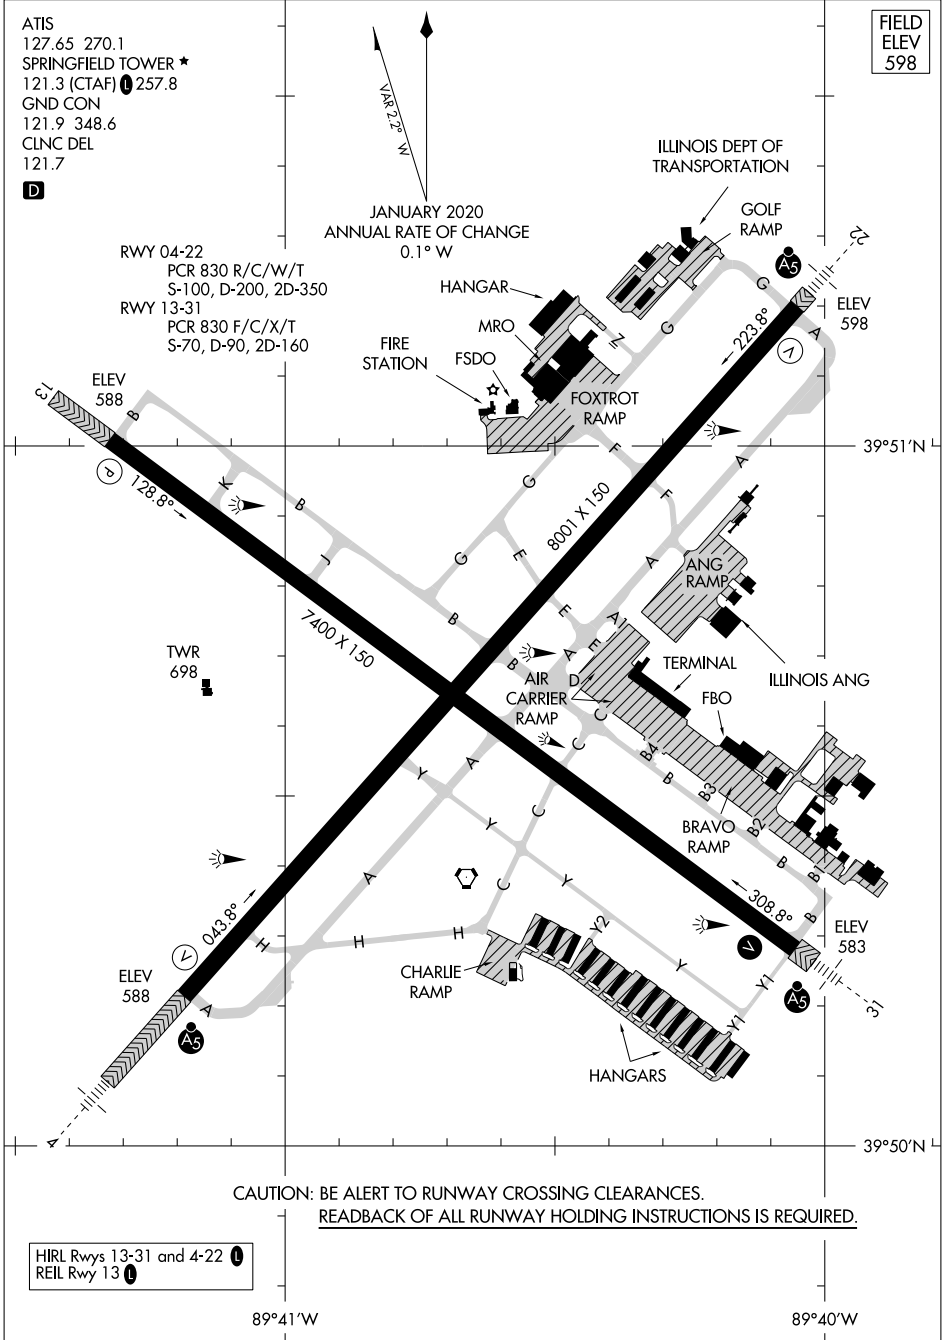

24305

AIRPORT DIAGRAM

ABRAHAM LINCOLN CAPITAL (SPI)
SPRINGFIELD, ILLINOIS

EC-3, 23 JAN 2025 to 20 FEB 2025

EC-3, 23 JAN 2025 to 20 FEB 2025

AIRPORT DIAGRAM

24305

SPRINGFIELD, ILLINOIS
ABRAHAM LINCOLN CAPITAL (SPI)