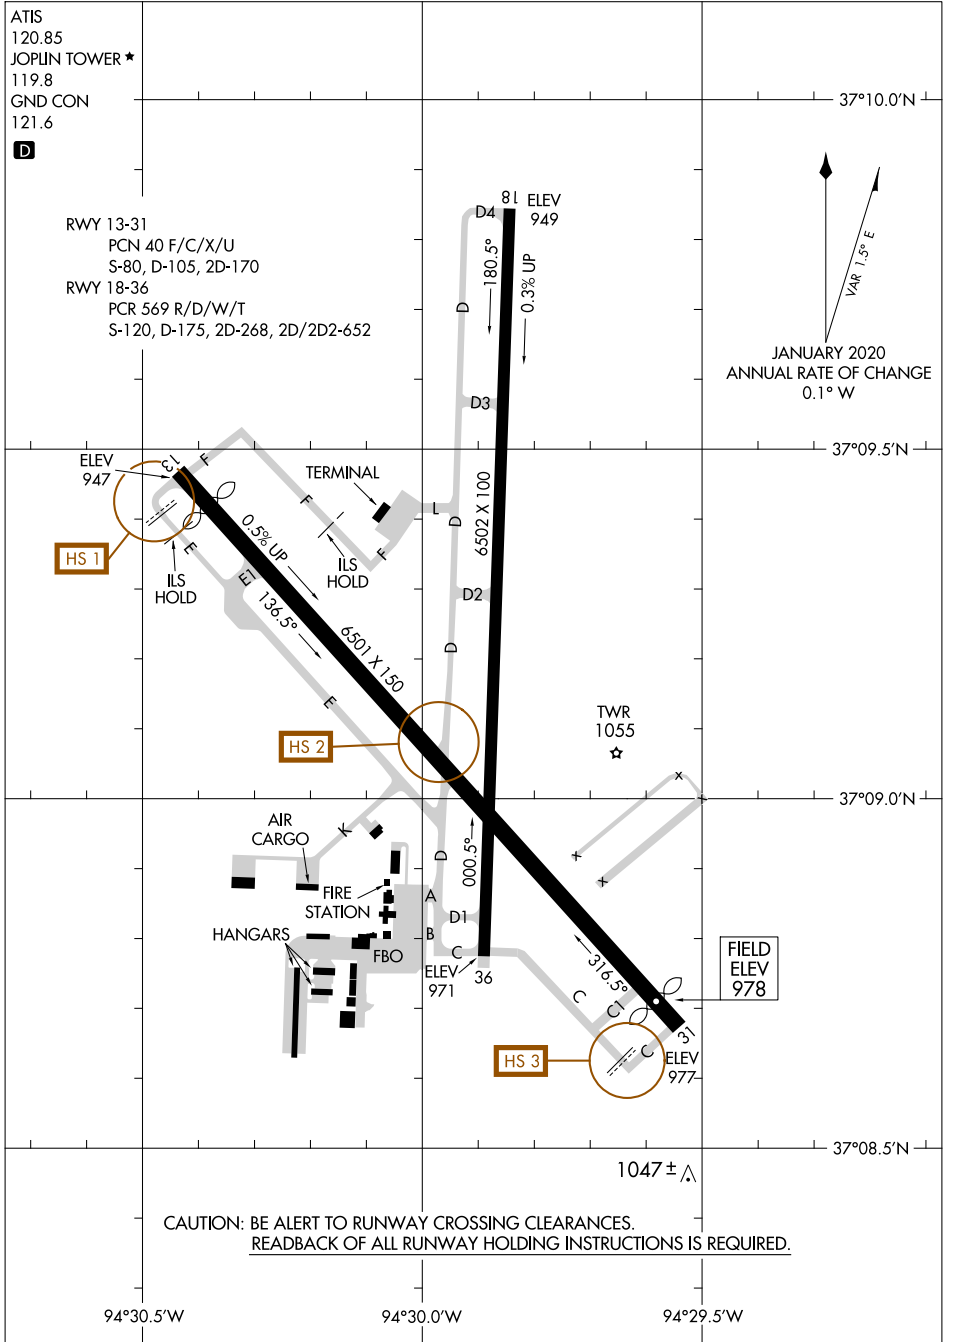

24137

AIRPORT DIAGRAM

AL-540 (FAA)

JOPLIN RGNL (JLN)

JOPLIN, MISSOURI

NC-3, 23 JAN 2025 to 20 FEB 2025

NC-3, 23 JAN 2025 to 20 FEB 2025

AIRPORT DIAGRAM

24137

JOPLIN, MISSOURI
 JOPLIN RGNL (JLN)