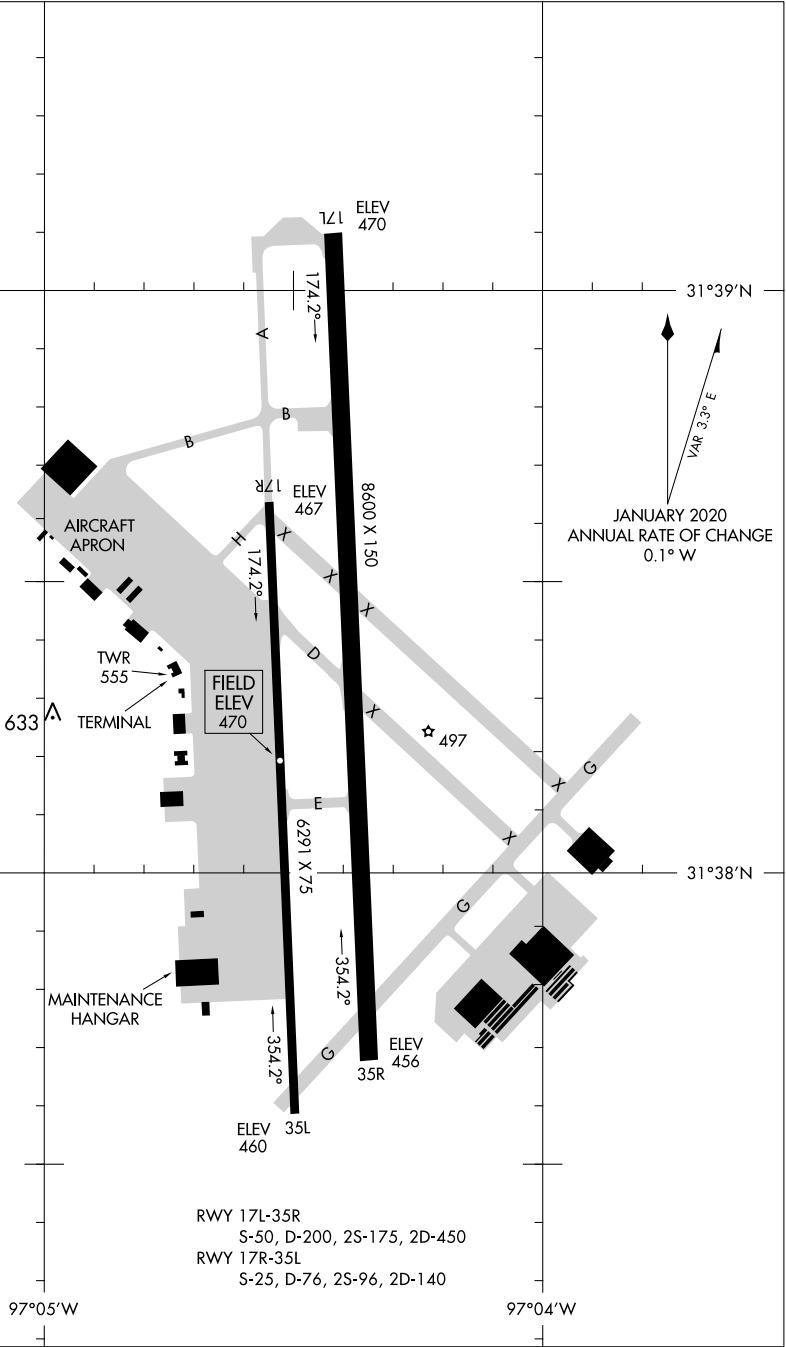

22083

AIRPORT DIAGRAM

AL-579 (FAA)

TSTC WACO (CNW)
WACO, TEXAS

AWOS-3PT
134.225
TSTC TOWER ★
124.0 255.7
GND CON
121.7

SC-3, 23 JAN 2025 to 20 FEB 2025

SC-3, 23 JAN 2025 to 20 FEB 2025

AIRPORT DIAGRAM

22083

WACO, TEXAS
TSTC WACO (CNW)