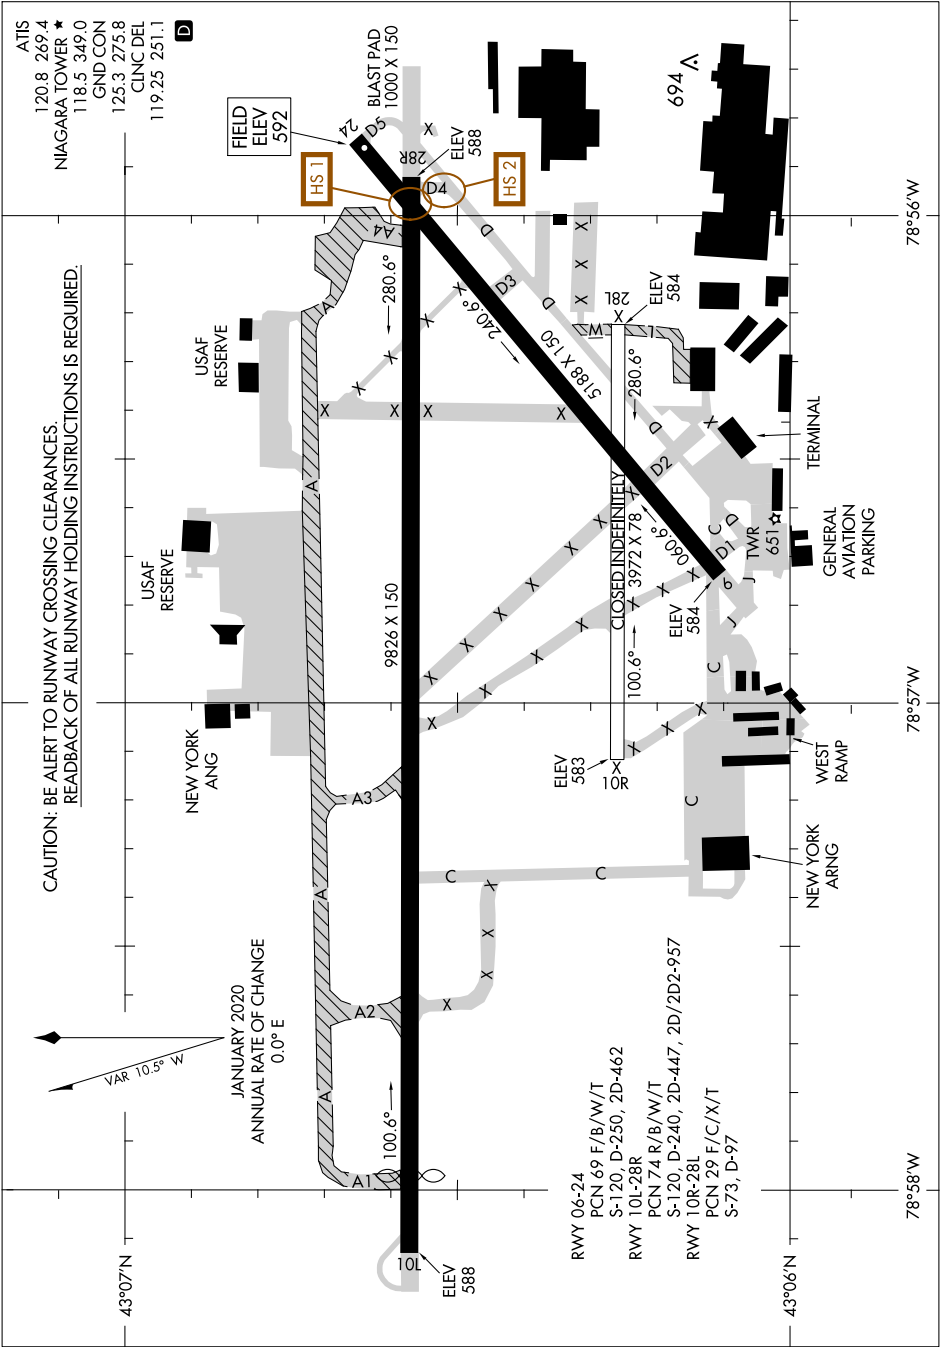

AIRPORT DIAGRAM

AL-614 (FAA)

NIAGARA FALLS INTL (IAG)
NIAGARA FALLS, NEW YORK

NE-2, 23 JAN 2025 to 20 FEB 2025

NE-2, 23 JAN 2025 to 20 FEB 2025

AIRPORT DIAGRAM

NIAGARA FALLS, NEW YORK
NIAGARA FALLS INTL (IAG)