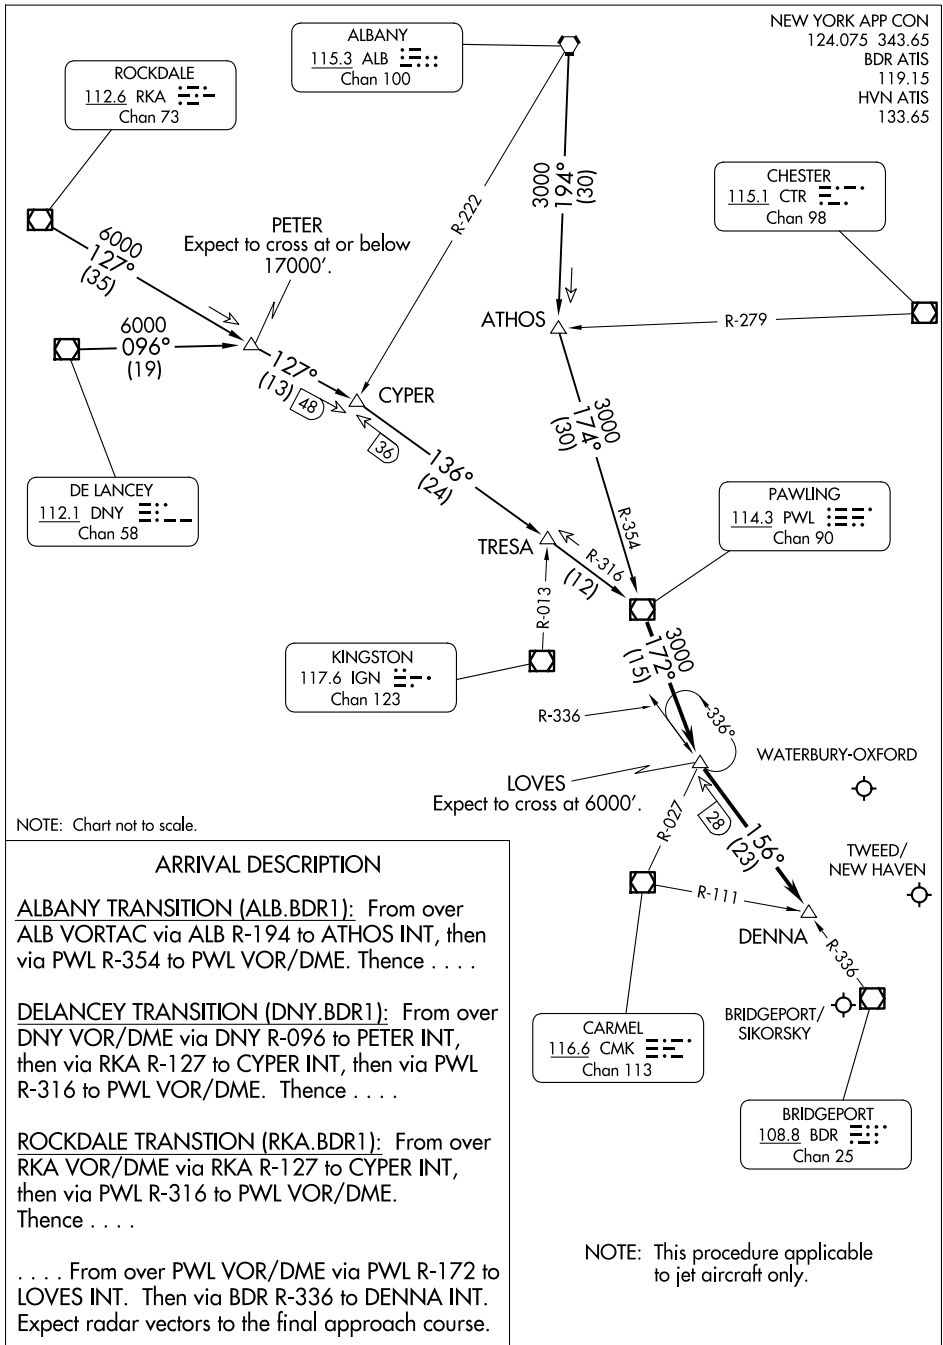

BRIDGEPORT ONE ARRIVAL

AL-621 (FAA)

BRIDGEPORT, CONNECTICUT

NE-1, 23 JAN 2025 to 20 FEB 2025

NE-1, 23 JAN 2025 to 20 FEB 2025

BRIDGEPORT ONE ARRIVAL

BRIDGEPORT, CONNECTICUT