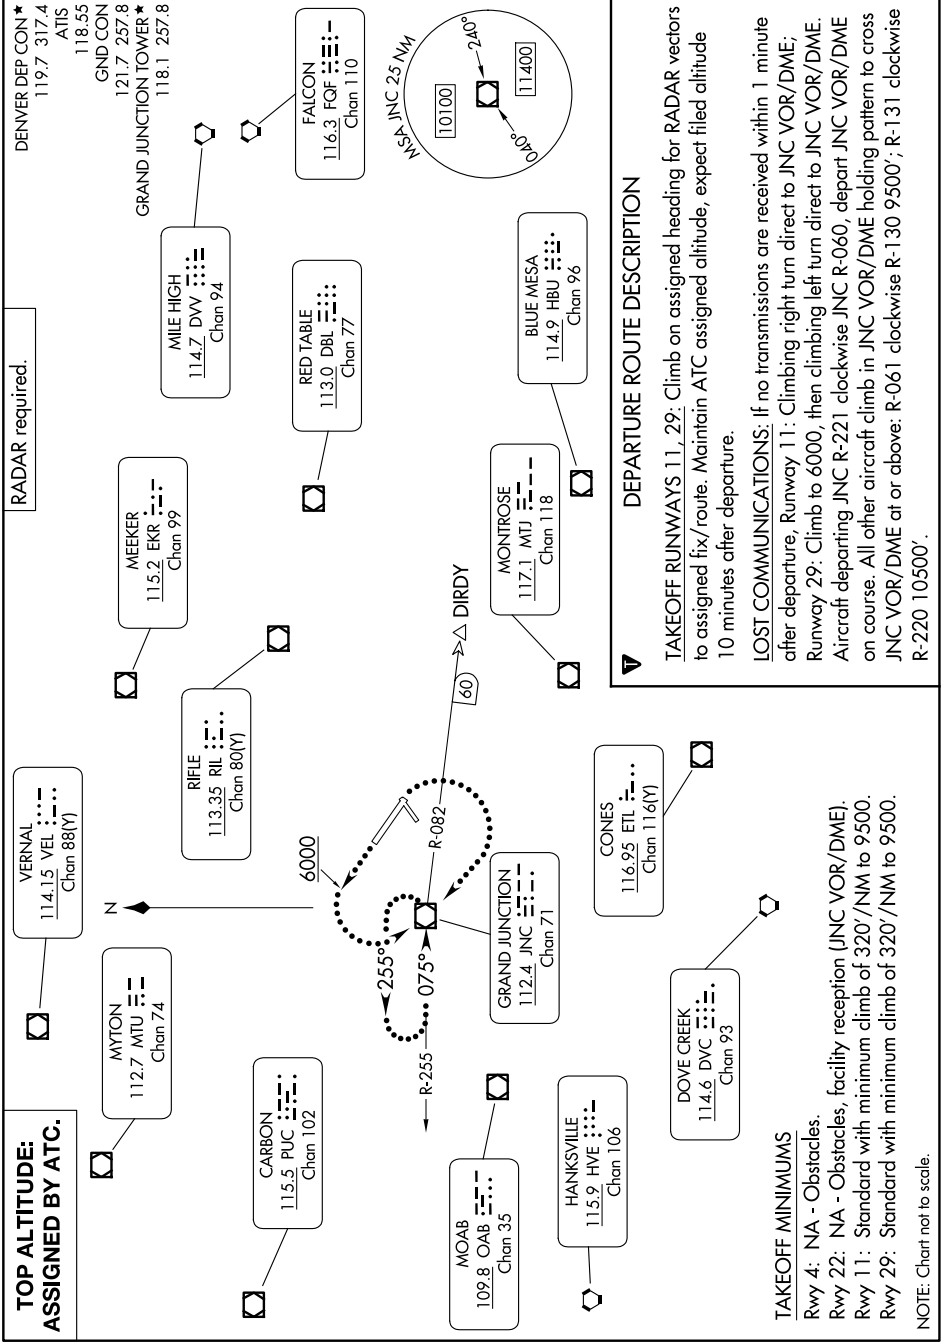

GRAND MESA TWO DEPARTURE

AL-634 (FAA)

GRAND JUNCTION RGNL (GJT)

GRAND JUNCTION, COLORADO

SW-1, 23 JAN 2025 to 20 FEB 2025

GRAND MESA TWO DEPARTURE

GRAND JUNCTION, COLORADO

GRAND JUNCTION RGNL (GJT)

SW-1, 23 JAN 2025 to 20 FEB 2025