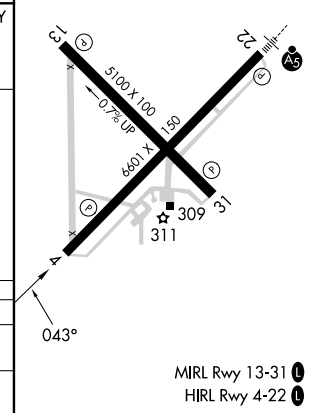

APP CRS 043°	Rwy Idg 6601
	TDZE 260
	Apt Elev 277

RNAV (GPS) RWY 4

SOUTH ARKANSAS RGNL AT GOODWIN FLD (ELD)

RNP APCH.

▼ Straight-in Rwy 4 NA at night, Circling Rwy 4, 13, 31 NA at night.
Rwy 4 helicopter visibility below 1 SM NA.

MISSED APPROACH: Climb to 2000
direct UMUDY and hold.

ASOS
118.325

FORT WORTH CENTER
128.2 269.1

UNICOM
123.0 (CTAF) 0

RNAV (GPS) RWY 4

SC-1, 23 JAN 2025 to 20 FEB 2025

SC-1, 23 JAN 2025 to 20 FEB 2025