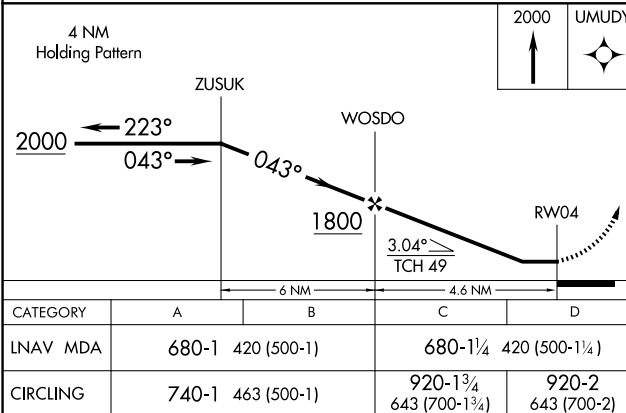

APP CRS 043°	Rwy Idg 6601
	TDZE 260
	Apt Elev 277

RNAV (GPS) RWY 4

SOUTH ARKANSAS RGNL AT GOODWIN FLD (ELD)

RNP APCH.

▼ Straight-in Rwy 4 NA at night, Circling Rwy 4, 13, 31 NA at night.
Rwy 4 helicopter visibility below 1 SM NA.

MISSED APPROACH: Climb to 2000
direct UMUDY and hold.

ASOS
118.325

FORT WORTH CENTER
128.2 269.1

UNICOM
123.0 (CTAF) 0

RNAV (GPS) RWY 4

SC-1, 23 JAN 2025 to 20 FEB 2025

SC-1, 23 JAN 2025 to 20 FEB 2025