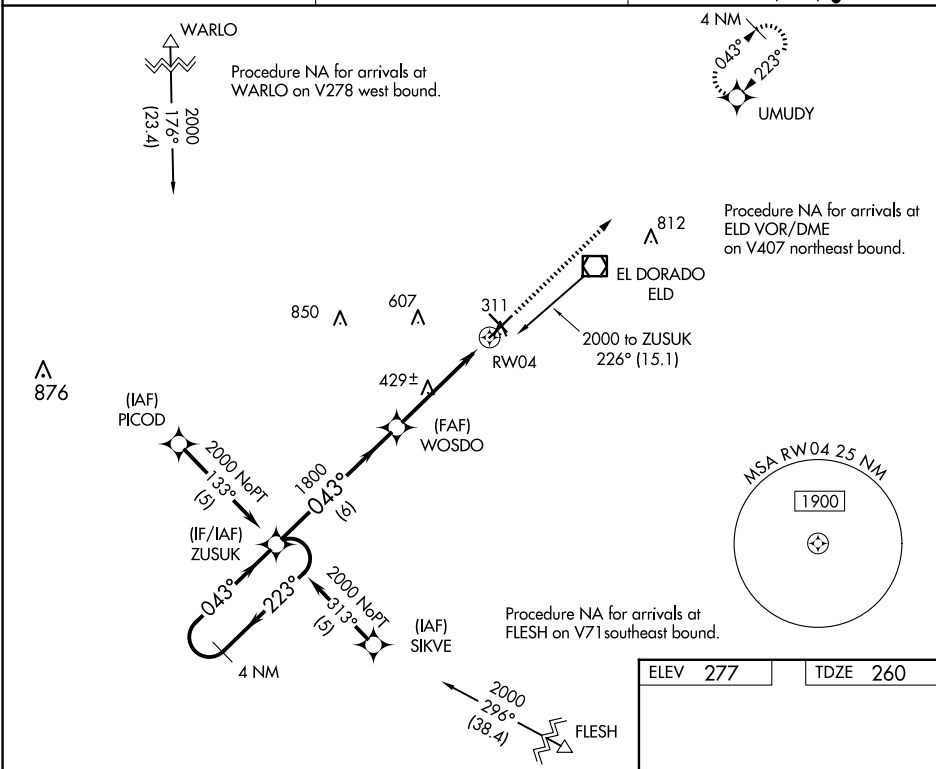

APP CRS 043°	Rwy Idg 6601
	TDZE 260
	Apt Elev 277

RNAV (GPS) RWY 4

SOUTH ARKANSAS RGNL AT GOODWIN FLD (ELD)

RNP APCH.

▼ Straight-in Rwy 4 NA at night, Circling Rwy 4, 13, 31 NA at night.
Rwy 4 helicopter visibility below 1 SM NA.

MISSED APPROACH: Climb to 2000
direct UMUDY and hold.

ASOS
118.325

FORT WORTH CENTER
128.2 269.1

UNICOM
123.0 (CTAF) 0

RNAV (GPS) RWY 4

SC-1, 23 JAN 2025 to 20 FEB 2025

SC-1, 23 JAN 2025 to 20 FEB 2025