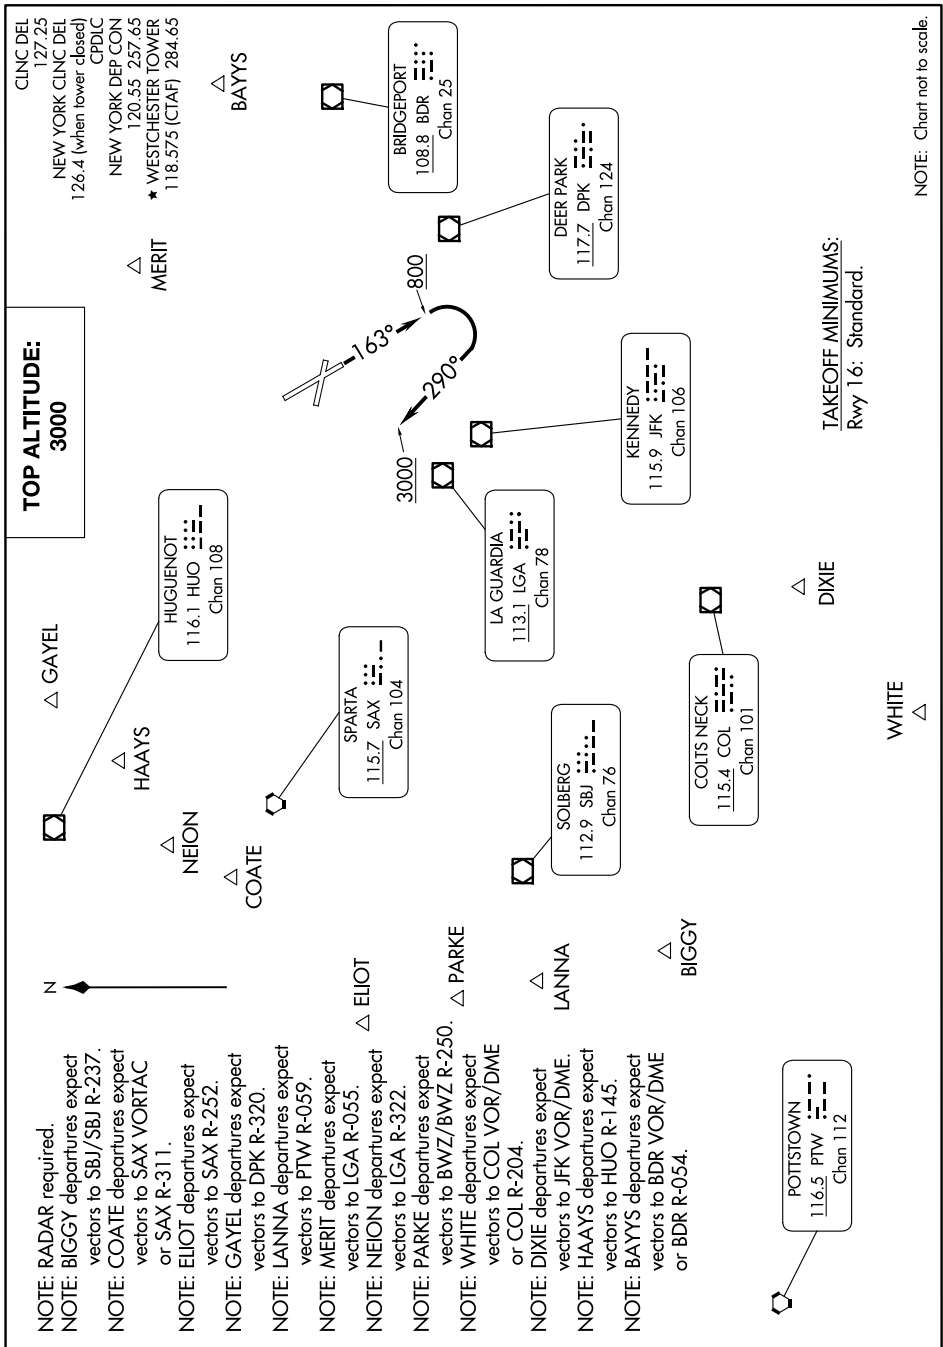

PROP ONE DEPARTURE

WHITE PLAINS, NEW YORK

NE-2, 23 JAN 2025 to 20 FEB 2025

PROP ONE DEPARTURE

NE-2, 23 JAN 2025 to 20 FEB 2025

NOTE: Chart not to scale.

TAKEOFF MINIMUMS:
Rwy 16: Standard.