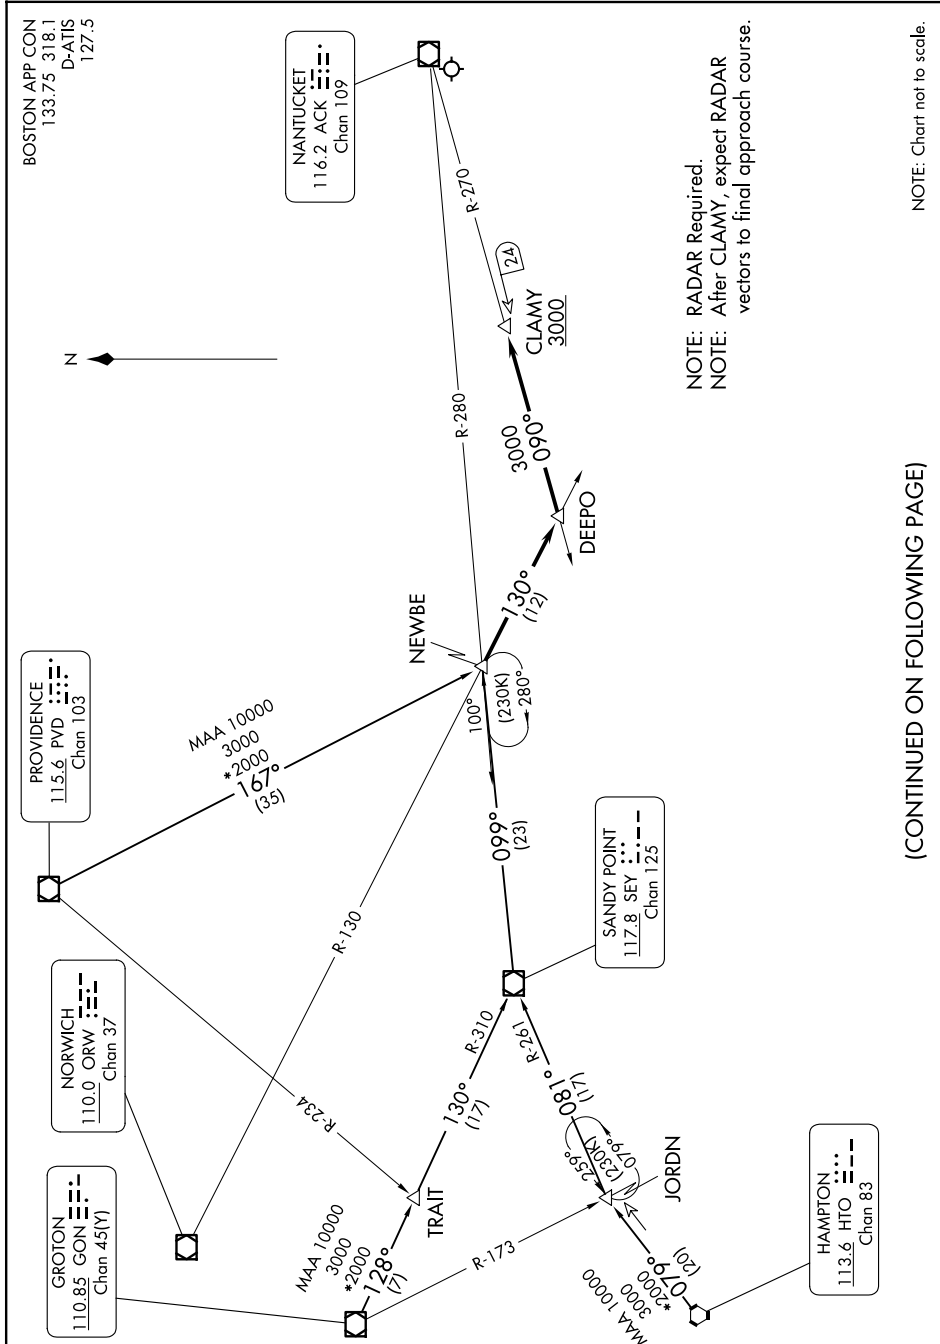

NEWBE THREE ARRIVAL

AL-659 (FAA)

NANTUCKET MEML (ACK)
NANTUCKET, MASSACHUSETTS

NE-1, 23 JAN 2025 to 20 FEB 2025

(CONTINUED ON FOLLOWING PAGE)

NOTE: Chart not to scale.

NE-1, 23 JAN 2025 to 20 FEB 2025

NEWBE THREE ARRIVAL

NANTUCKET, MASSACHUSETTS
NANTUCKET MEML (ACK)