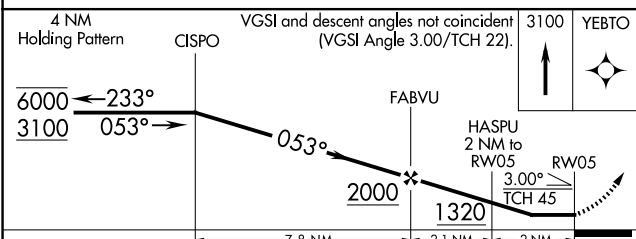

WAAS CH 45829 W05A	APP CRS 053°	Rwy Idg TDZE Apt Elev	6100 645 651
--	------------------------	-----------------------------	---

RNAV (GPS) RWY 5

MIDDLETOWN RGNL/HOOK FLD (MWO)

RNP APCH.		MISSED APPROACH: Climb to 3100 direct YEBTO and hold.
<p>▼ Circling NA to Rws 8 and 26. Rwy 5 Helicopter visibility reduction below 1 SM NA. Straight-in Rwy 5 NA at night, Circling Rwy 5 NA at night.</p>		
AWOS-3PT 120.025	COLUMBUS APP CON 118.85 269.275	UNICOM 123.0 (CTAF) 0

CATEGORY	A	B	C	D
LP MDA	1140-1	495 (500-1)	1140-1 ³ / ₈	495 (500-1 ³ / ₈)
LNVA MDA	1200-1	555 (600-1)	1200-1 ⁵ / ₈	555 (600-1 ⁵ / ₈)
CIRCLING	1380-1	729 (800-1)	1720-3 1069 (1100-3)	1840-3 1189 (1200-3)