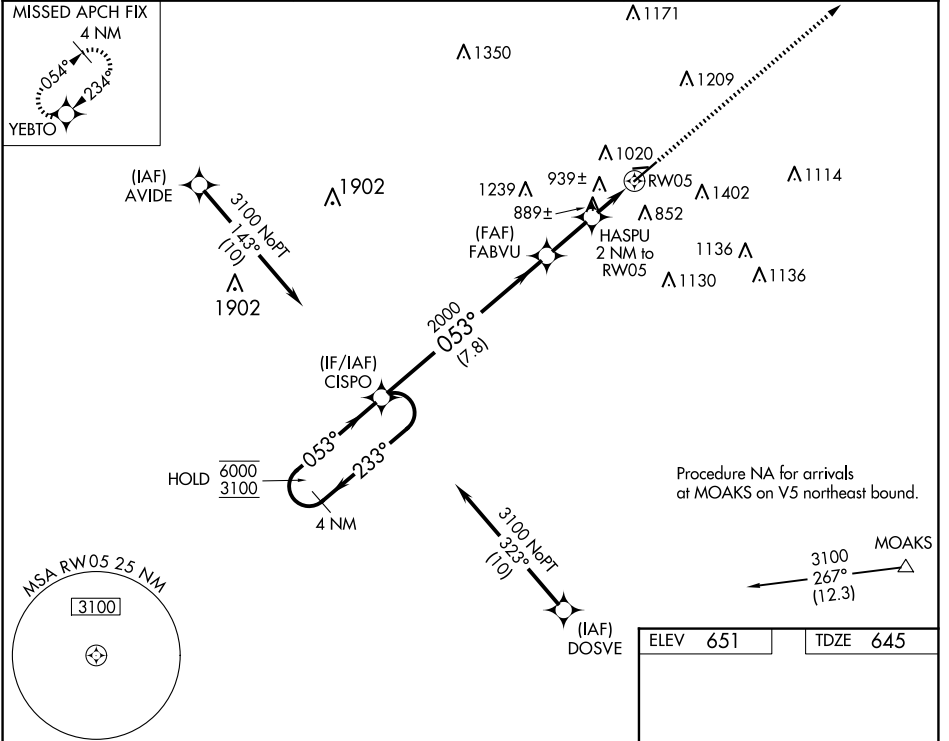

WAAS CH 45829 W05A	APP CRS 053°	Rwy Idg TDZE Apt Elev	6100 645 651
--	------------------------	-----------------------------	---

RNAV (GPS) RWY 5

MIDDLETOWN RGNL/HOOK FLD (MWO)

RNP APCH.		MISSED APPROACH: Climb to 3100 direct YEBTO and hold.
<p>▼ Circling NA to Rws 8 and 26. Rwy 5 Helicopter visibility reduction below 1 SM NA. Straight-in Rwy 5 NA at night, Circling Rwy 5 NA at night.</p>		
AWOS-3PT 120.025	COLUMBUS APP CON 118.85 269.275	UNICOM 123.0 (CTAF) 0

CATEGORY	A	B	C	D
LP MDA	1140-1	495 (500-1)	1140-1 ³ / ₈	495 (500-1 ³ / ₈)
LNVA MDA	1200-1	555 (600-1)	1200-1 ⁵ / ₈	555 (600-1 ⁵ / ₈)
CIRCLING	1380-1	729 (800-1)	1720-3 1069 (1100-3)	1840-3 1189 (1200-3)

EC-2, 23 JAN 2025 to 20 FEB 2025

EC-2, 23 JAN 2025 to 20 FEB 2025