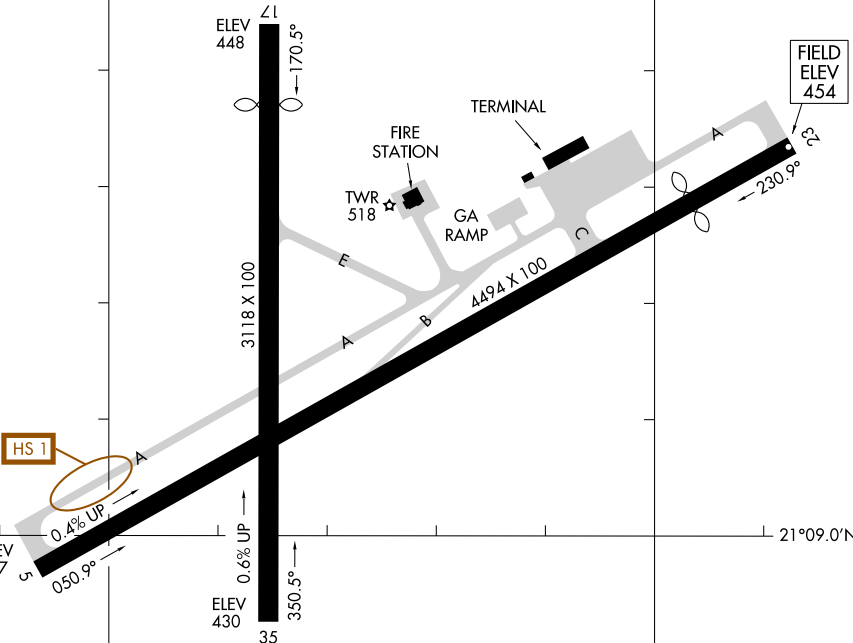

24361

AIRPORT DIAGRAM

MOLOKAI (MKK) (PHMK)
KAUNAKAKAI, HAWAII

ATIS
128.2
MOLOKAI TOWER★
125.7 306.2
GND CON
121.9

AL-759 (FAA)

21°09.5'N

PAC, 26 DEC 2024 to 20 FEB 2025

PAC, 26 DEC 2024 to 20 FEB 2025

RWY 05-23
PCR 104 F/A/X/T
S-30, D-48

RWY 17-35
PCR 124 F/B/X/T
S-13

CAUTION: BE ALERT TO RUNWAY CROSSING CLEARANCES.
READBACK OF ALL RUNWAY HOLDING INSTRUCTIONS IS REQUIRED.

157°06.0'W

157°05.5'W

AIRPORT DIAGRAM