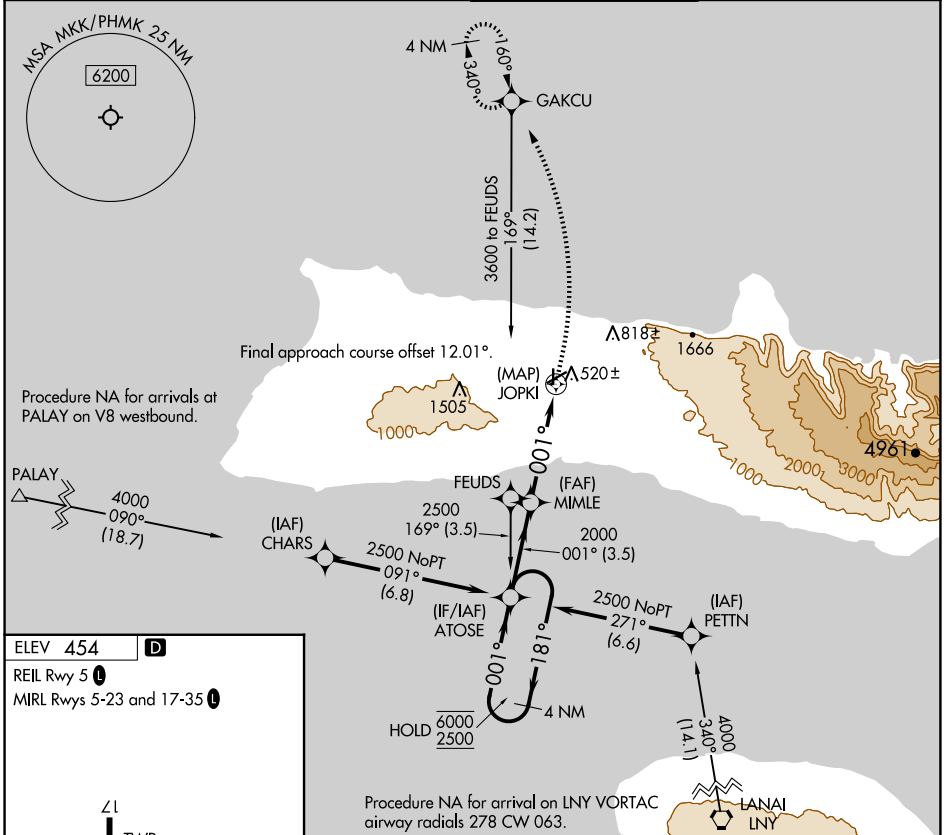

APP CRS	Rwy Idg	N/A
001°	TDZE	N/A
	Apt Elev	454

# RNAV (GPS)-B

MOLOKAI (MKK)(PHMK)

RNP APCH.		MISSED APPROACH: Climb to 1200 then climbing left turn 4000 direct GAKCU and hold, continue climb-in-hold to 4000.	
<p><b>▼</b> Circling to Rwy 17, 23 NA at night.</p> <p><b>▲</b> Circling NA east of Rwy 35 and southeast of Rwy 23.</p>			
ATIS	HCF CENTER	MOLOKAI TOWER ★	GND CON
128.2	124.1 317.5	125.7 (CTAF) 0 306.2	121.9

CATEGORY	A	B	C	D
<b>C</b> CIRCLING	980-1 526 (600-1)	1100-1 646 (700-1)	1640-3 1186 (1200-3)	1920-3 1466 (1500-3)

PAC, 26 DEC 2024 to 20 FEB 2025

PAC, 26 DEC 2024 to 20 FEB 2025