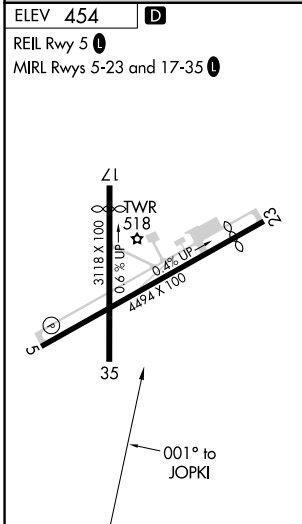

APP CRS	Rwy Idg	N/A
001°	TDZE	N/A
	Apt Elev	454

# RNAV (GPS)-B

MOLOKAI (MKK)(PHMK)

RNP APCH.		MISSED APPROACH: Climb to 1200 then climbing left turn 4000 direct GAKCU and hold, continue climb-in-hold to 4000.	
<p><b>▼</b> Circling to Rwy 17, 23 NA at night.</p> <p><b>▲</b> Circling NA east of Rwy 35 and southeast of Rwy 23.</p>			
ATIS	HCF CENTER	MOLOKAI TOWER ★	GND CON
128.2	124.1 317.5	125.7 (CTAF) 0 306.2	121.9

CATEGORY	A	B	C	D
<b>C</b> CIRCLING	980-1 526 (600-1)	1100-1 646 (700-1)	1640-3 1186 (1200-3)	1920-3 1466 (1500-3)

PAC, 26 DEC 2024 to 20 FEB 2025

PAC, 26 DEC 2024 to 20 FEB 2025