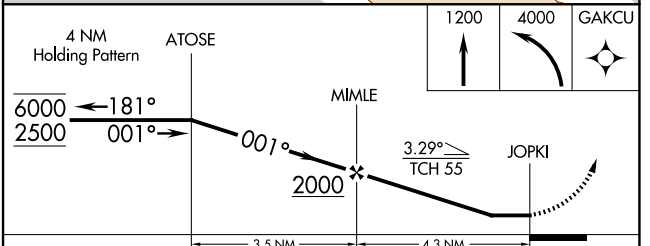

# RNAV (GPS)-B

MOLOKAI (MKK)(PHMK)

RNP APCH.		MISSED APPROACH: Climb to 1200 then climbing left turn 4000 direct GAKCU and hold, continue climb-in-hold to 4000.	
<p><b>▼</b> Circling to Rwy 17, 23 NA at night.</p> <p><b>▲</b> Circling NA east of Rwy 35 and southeast of Rwy 23.</p>			
ATIS	HCF CENTER	MOLOKAI TOWER ★	GND CON
128.2	124.1 317.5	125.7 (CTAF) 0 306.2	121.9

CATEGORY	A	B	C	D
<b>C</b> CIRCLING	980-1 526 (600-1)	1100-1 646 (700-1)	1640-3 1186 (1200-3)	1920-3 1466 (1500-3)

PAC, 26 DEC 2024 to 20 FEB 2025

PAC, 26 DEC 2024 to 20 FEB 2025