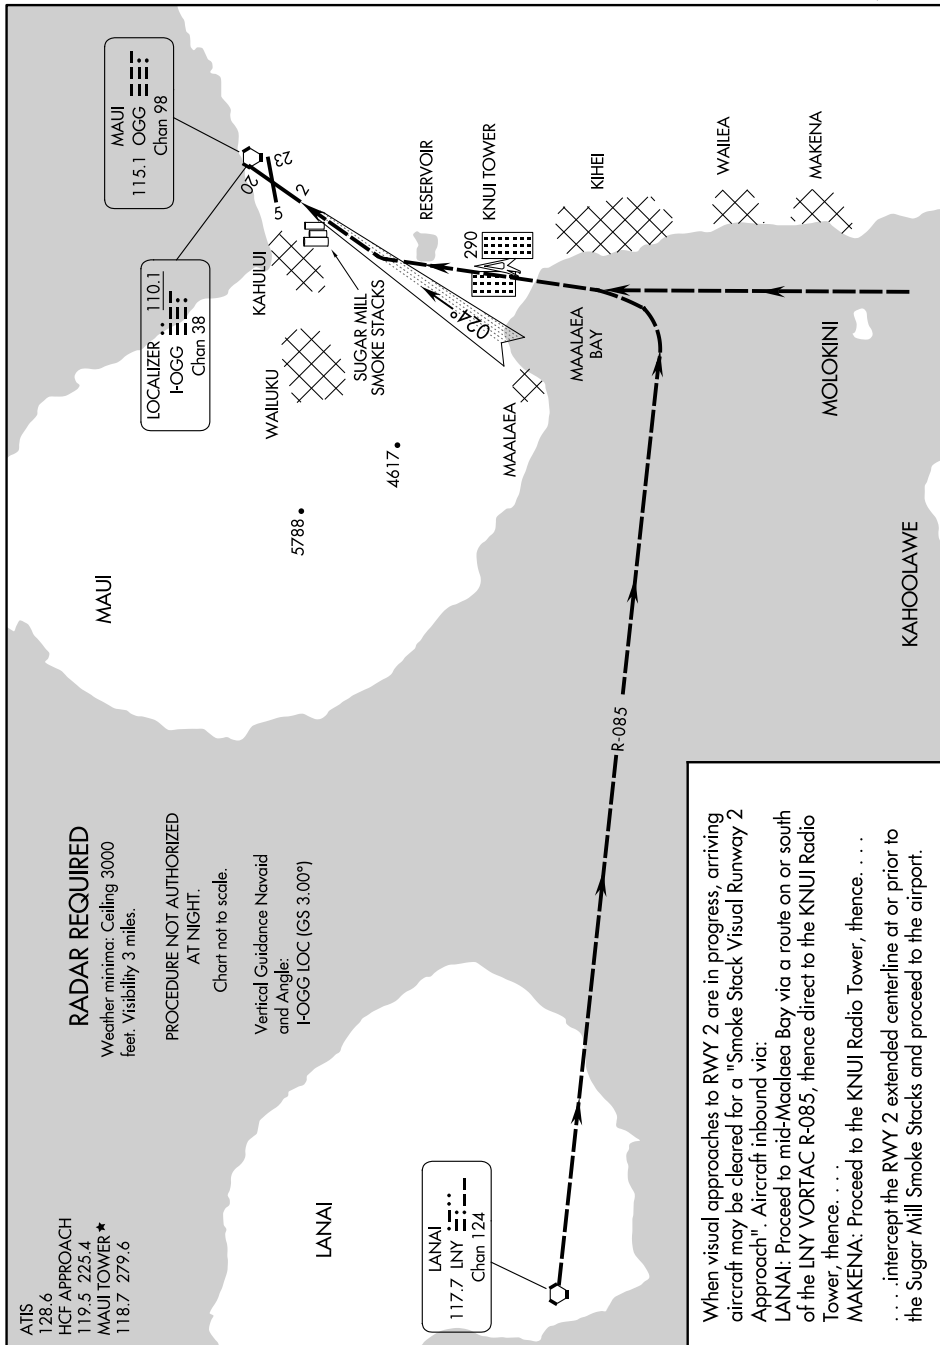

SMOKE STACK VISUAL RWY 2

PAC, 26 DEC 2024 to 20 FEB 2025

When visual approaches to RWY 2 are in progress, arriving aircraft may be cleared for a "Smoke Stack Visual Runway 2 Approach". Aircraft inbound via:

LANAI: Proceed to mid-Maalaea Bay via a route on or south of the LNY VORTAC R-085, thence direct to the KNUJI Radio Tower, thence. . . .

MAKENA: Proceed to the KNUJI Radio Tower, thence. . . .

. . . intercept the RWY 2 extended centerline at or prior to the Sugar Mill Smoke Stacks and proceed to the airport.

PAC, 26 DEC 2024 to 20 FEB 2025

SMOKE STACK VISUAL RWY 2

Amdt 1A 30NOV23

20° 54'N-156° 26'W

KAHULUI, HAWAII
KAHULUI (OGG)(PHOG)