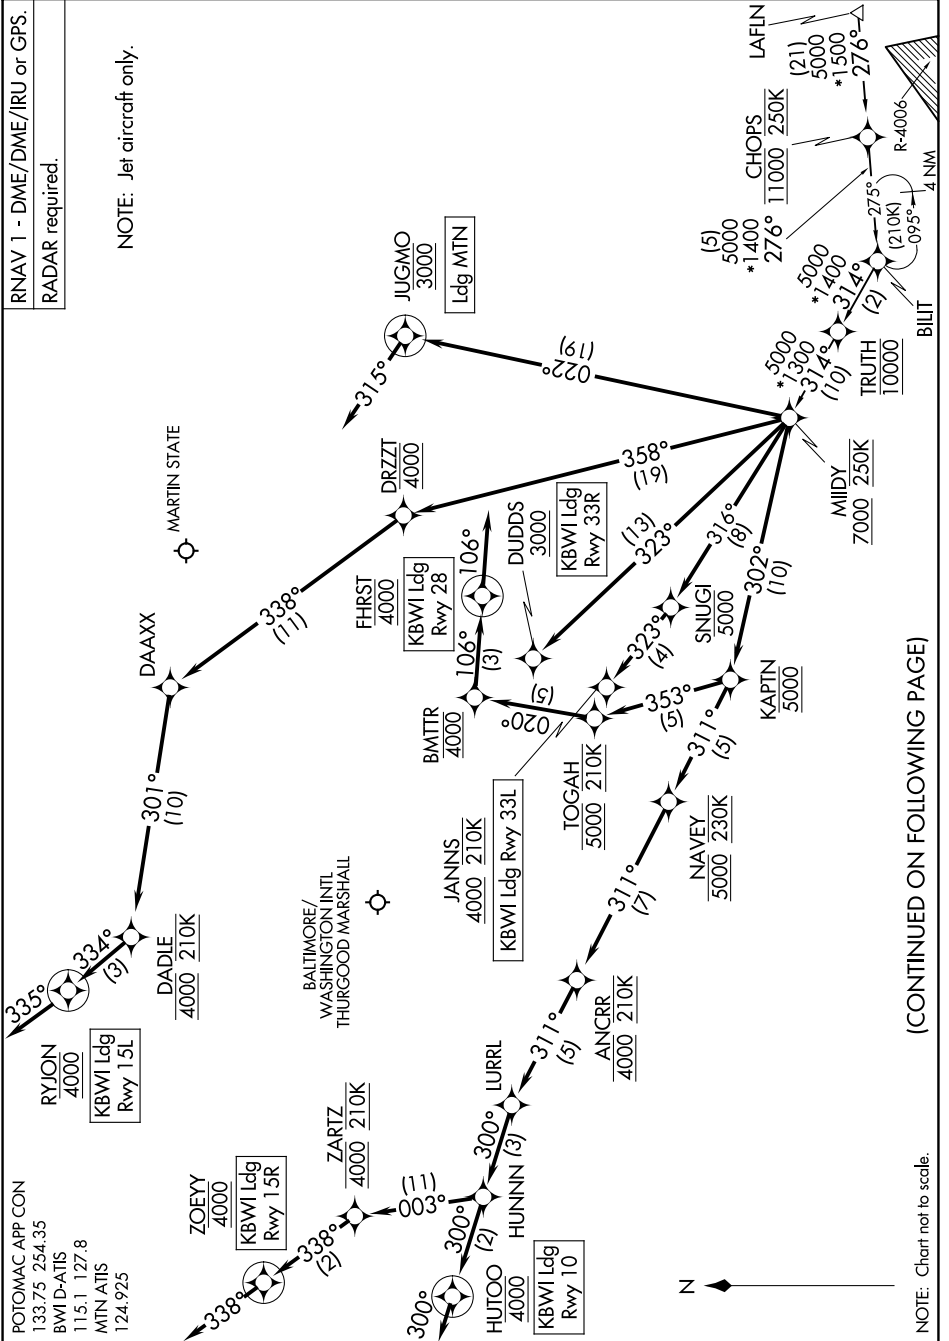

MIIDY THREE ARRIVAL (RNAV)

BALTIMORE, MARYLAND

NE-3, 23 JAN 2025 to 20 FEB 2025

MIIDY THREE ARRIVAL (RNAV)

BALTIMORE, MARYLAND

(CONTINUED ON FOLLOWING PAGE)

NE-3, 23 JAN 2025 to 20 FEB 2025