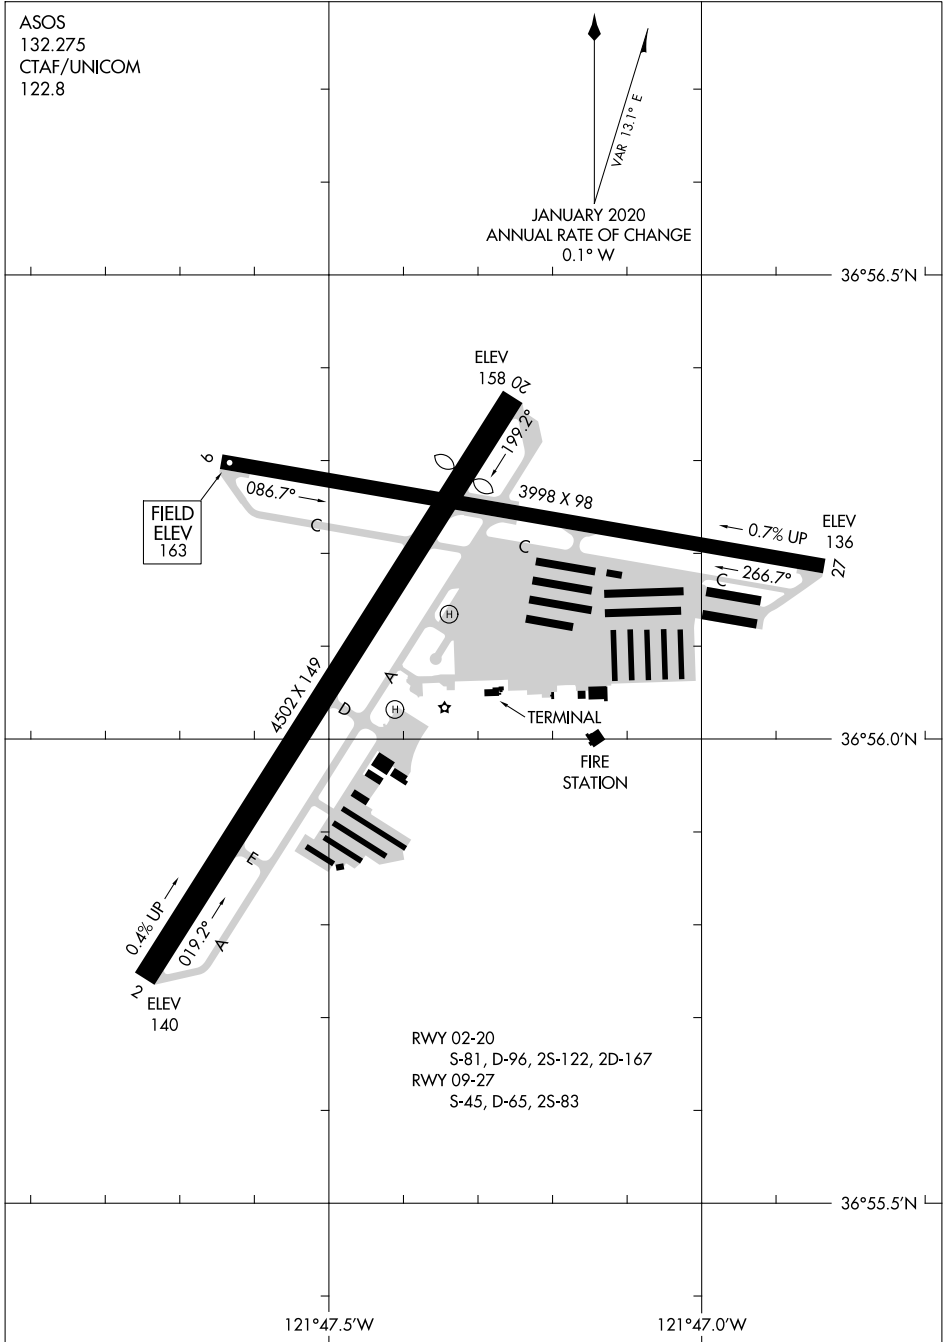

24193

AIRPORT DIAGRAM

AL-805 (FAA)

WATSONVILLE MUNI (WVI)
WATSONVILLE, CALIFORNIA

ASOS
132.275
CTAF/UNICOM
122.8

↑
↑ VAR 13.1° E
JANUARY 2020
ANNUAL RATE OF CHANGE
0.1° W

SW-2, 23 JAN 2025 to 20 FEB 2025

SW-2, 23 JAN 2025 to 20 FEB 2025

AIRPORT DIAGRAM

24193

WATSONVILLE, CALIFORNIA
WATSONVILLE MUNI (WVI)