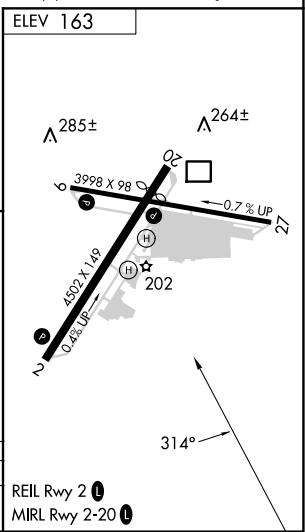

VORTAC SNS 117.3 Chan 120	APP CRS 314°	Rwy Idg TDZE Apt Elev N/A N/A 163
---	------------------------	---

VOR-A
WATSONVILLE MUNI (WVI)

⚠ Circling NA west of Rwy 2-20. When local altimeter setting not received, use Monterey altimeter setting and increase all MDAs 80 feet. DME required. Circling Rwy 27 NA at night.

⚠ MISSED APPROACH: Climbing left turn to 5000 direct SNS VORTAC and hold, continue climb-in-hold to 5000.

ASOS 132.275	NORCAL APP CON 127.15 307.125	UNICOM 122.8 (CTAF) 📞
------------------------	---	--

CATEGORY	A	B	C	D
CIRCLING	1300-1¼ 1137 (1200-1¼)	1300-1½ 1137 (1200-1½)	1300-3	1137 (1200-3)

SW-2, 23 JAN 2025 to 20 FEB 2025

SW-2, 23 JAN 2025 to 20 FEB 2025