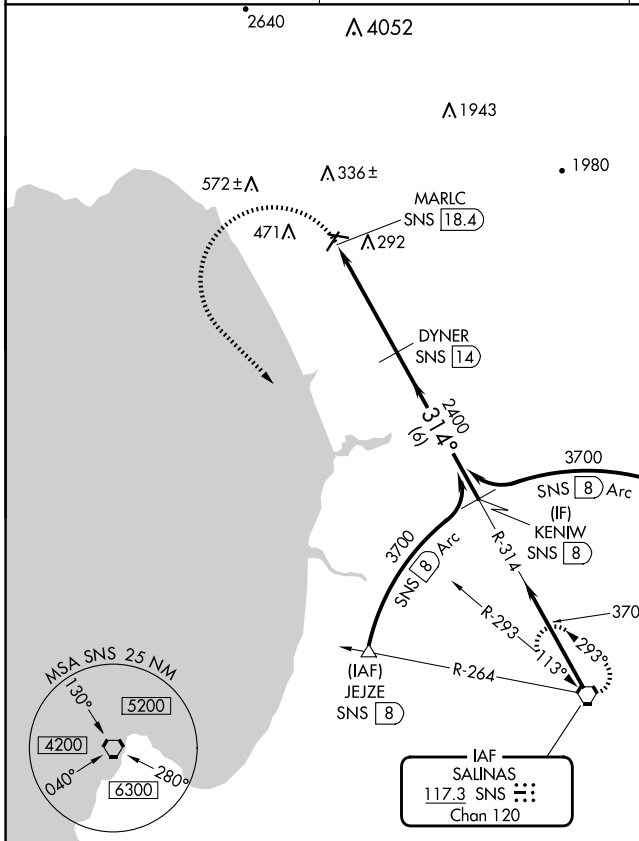

VORTAC SNS 117.3 Chan 120	APP CRS 314°	Rwy Idg TDZE Apt Elev N/A N/A 163
---	------------------------	---

VOR-A
WATSONVILLE MUNI (WVI)

⚠ Circling NA west of Rwy 2-20. When local altimeter setting not received, use Monterey altimeter setting and increase all MDAs 80 feet. DME required. Circling Rwy 27 NA at night.

⚠ MISSED APPROACH: Climbing left turn to 5000 direct SNS VORTAC and hold, continue climb-in-hold to 5000.

ASOS 132.275	NORCAL APP CON 127.15 307.125	UNICOM 122.8 (CTAF) 📞
------------------------	---	--

CATEGORY	A	B	C	D
CIRCLING	1300-1¼ 1137 (1200-1¼)	1300-1½ 1137 (1200-1½)	1300-3	1137 (1200-3)

SW-2, 23 JAN 2025 to 20 FEB 2025

SW-2, 23 JAN 2025 to 20 FEB 2025