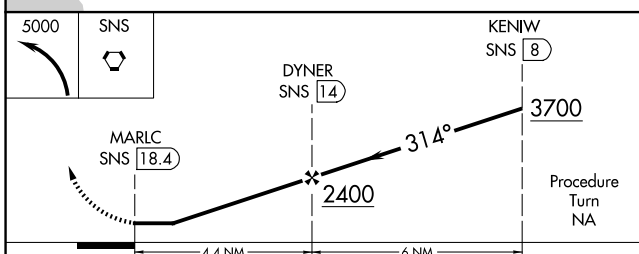

VORTAC SNS 117.3 Chan 120	APP CRS 314°	Rwy Idg TDZE Apt Elev N/A N/A 163
---	------------------------	---

VOR-A
WATSONVILLE MUNI (WVI)

⚠ Circling NA west of Rwy 2-20. When local altimeter setting not received, use Monterey altimeter setting and increase all MDAs 80 feet. DME required. Circling Rwy 27 NA at night.

⚠ MISSED APPROACH: Climbing left turn to 5000 direct SNS VORTAC and hold, continue climb-in-hold to 5000.

ASOS 132.275	NORCAL APP CON 127.15 307.125	UNICOM 122.8 (CTAF) 📞
------------------------	---	--

CATEGORY	A	B	C	D
CIRCLING	1300-1¼ 1137 (1200-1¼)	1300-1½ 1137 (1200-1½)	1300-3	1137 (1200-3)

SW-2, 23 JAN 2025 to 20 FEB 2025

SW-2, 23 JAN 2025 to 20 FEB 2025