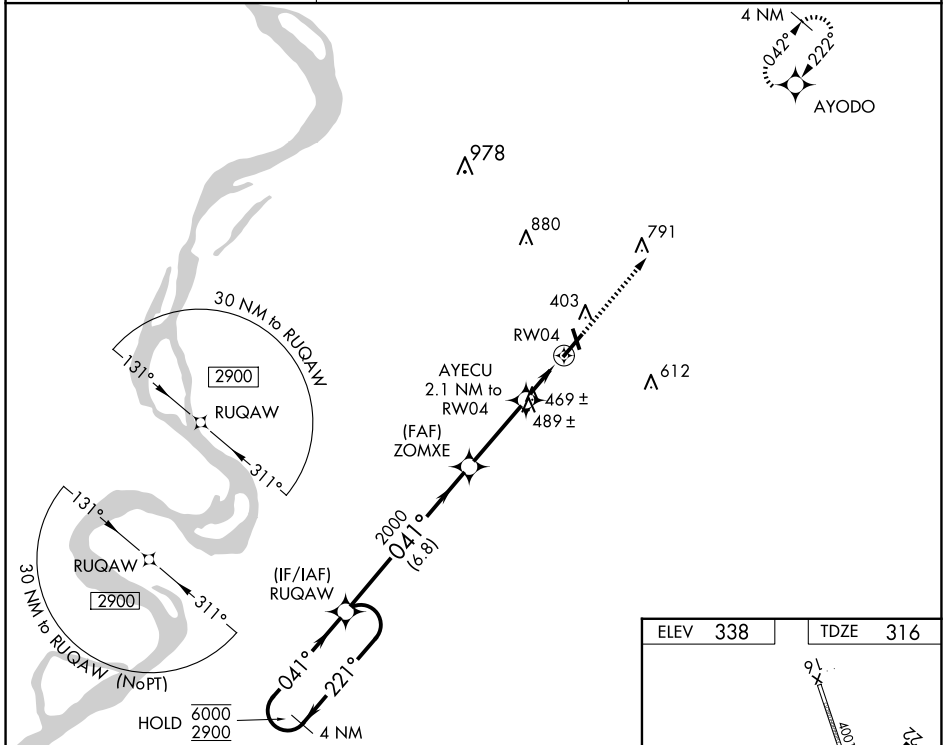

WAAS CH 82320 W04A	APP CRS 041°	Rwy ldg TDZE Apt Elev	5698 316 338
--	------------------------	-----------------------------	---

RNAV (GPS) RWY 4

DYERSBURG RGNL (DYR)

RNP APCH.

⚠ Circling to Rwy 16, 34 NA at night. Rwy 4 helicopter visibility reduction below 3/4 SM NA. For uncompensated Baro-VNAV systems, LNAV/VNAV NA below -15°C or above 54°C.

MISSED APPROACH: Climb to 2900 direct AYODO and hold.

AWOS-3PT 135.625	MEMPHIS CENTER 134.65 316.15	UNICOM 123.05 (CTAF) 0
----------------------------	--	----------------------------------

CATEGORY	A	B	C	D
LPV DA	588-1 272 (300-1)			
LNAV/VNAV DA	801-1 485 (500-1 1/2)			
LNAV MDA	720-1	404 (400-1)	720-1 1/2	404 (400-1 1/2)
CIRCLING	740-1 402 (500-1)	800-1 462 (500-1)	1040-2 702 (800-2)	1240-3 902 (1000-3)

SE-1, 23 JAN 2025 to 20 FEB 2025

SE-1, 23 JAN 2025 to 20 FEB 2025