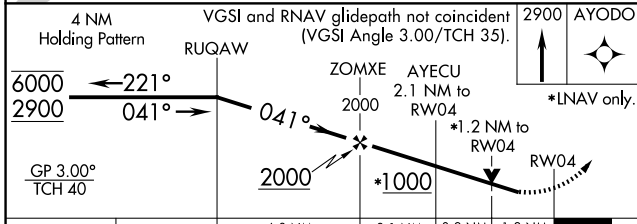

WAAS CH 82320 W04A	APP CRS 041°	Rwy ldg TDZE Apt Elev	5698 316 338
--	------------------------	-----------------------------	---

RNAV (GPS) RWY 4

DYERSBURG RGNL (DYR)

RNP APCH.

⚠ Circling to Rwy 16, 34 NA at night. Rwy 4 helicopter visibility reduction below 3/4 SM NA. For uncompensated Baro-VNAV systems, LNAV/VNAV NA below -15°C or above 54°C.

MISSED APPROACH: Climb to 2900 direct AYODO and hold.

AWOS-3PT 135.625	MEMPHIS CENTER 134.65 316.15	UNICOM 123.05 (CTAF) 0
----------------------------	--	----------------------------------

CATEGORY	A	B	C	D
LPV DA	588-1 272 (300-1)			
LNAV/VNAV DA	801-1 485 (500-1 1/2)			
LNAV MDA	720-1	404 (400-1)	720-1 1/2	404 (400-1 1/2)
CIRCLING	740-1 402 (500-1)	800-1 462 (500-1)	1040-2 702 (800-2)	1240-3 902 (1000-3)