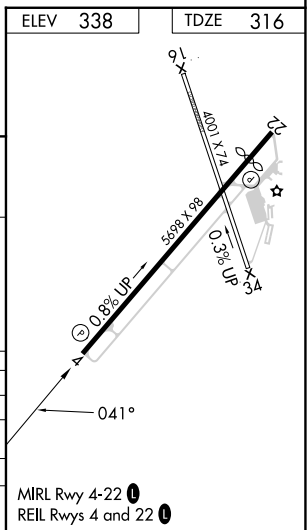

WAAS CH 82320 W04A	APP CRS 041°	Rwy ldg TDZE Apt Elev	5698 316 338
--	------------------------	-----------------------------	---

RNAV (GPS) RWY 4

DYERSBURG RGNL (DYR)

RNP APCH.

⚠ Circling to Rwy 16, 34 NA at night. Rwy 4 helicopter visibility reduction below 3/4 SM NA. For uncompensated Baro-VNAV systems, LNAV/VNAV NA below -15°C or above 54°C.

MISSED APPROACH: Climb to 2900 direct AYODO and hold.

AWOS-3PT 135.625	MEMPHIS CENTER 134.65 316.15	UNICOM 123.05 (CTAF) 0
----------------------------	--	----------------------------------

CATEGORY	A	B	C	D
LPV DA	588-1 272 (300-1)			
LNAV/VNAV DA	801-1 485 (500-1 1/2)			
LNAV MDA	720-1	404 (400-1)	720-1 1/2	404 (400-1 1/2)
CIRCLING	740-1 402 (500-1)	800-1 462 (500-1)	1040-2 702 (800-2)	1240-3 902 (1000-3)