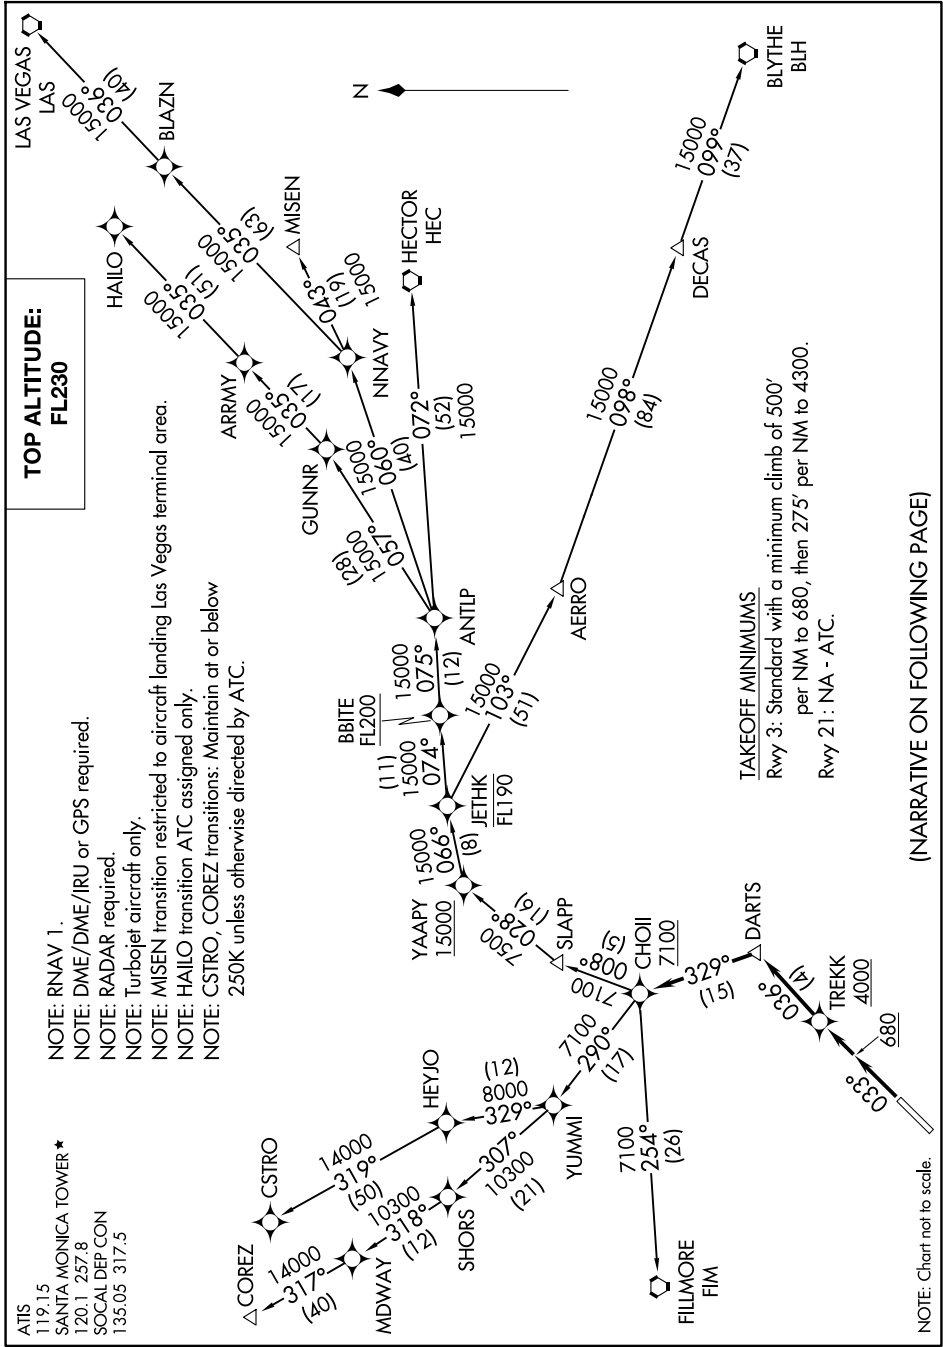

CHOI THREE DEPARTURE (RNAV)

AL-5023 (FAA)

SANTA MONICA MUNI (SMO)
SANTA MONICA, CALIFORNIA

SW-3, 23 JAN 2025 to 20 FEB 2025

(NARRATIVE ON FOLLOWING PAGE)

SW-3, 23 JAN 2025 to 20 FEB 2025

CHOI THREE DEPARTURE (RNAV)

(CHOI3.CHOI) 10SEP20

SANTA MONICA, CALIFORNIA
SANTA MONICA MUNI (SMO)

NOTE: Chart not to scale.