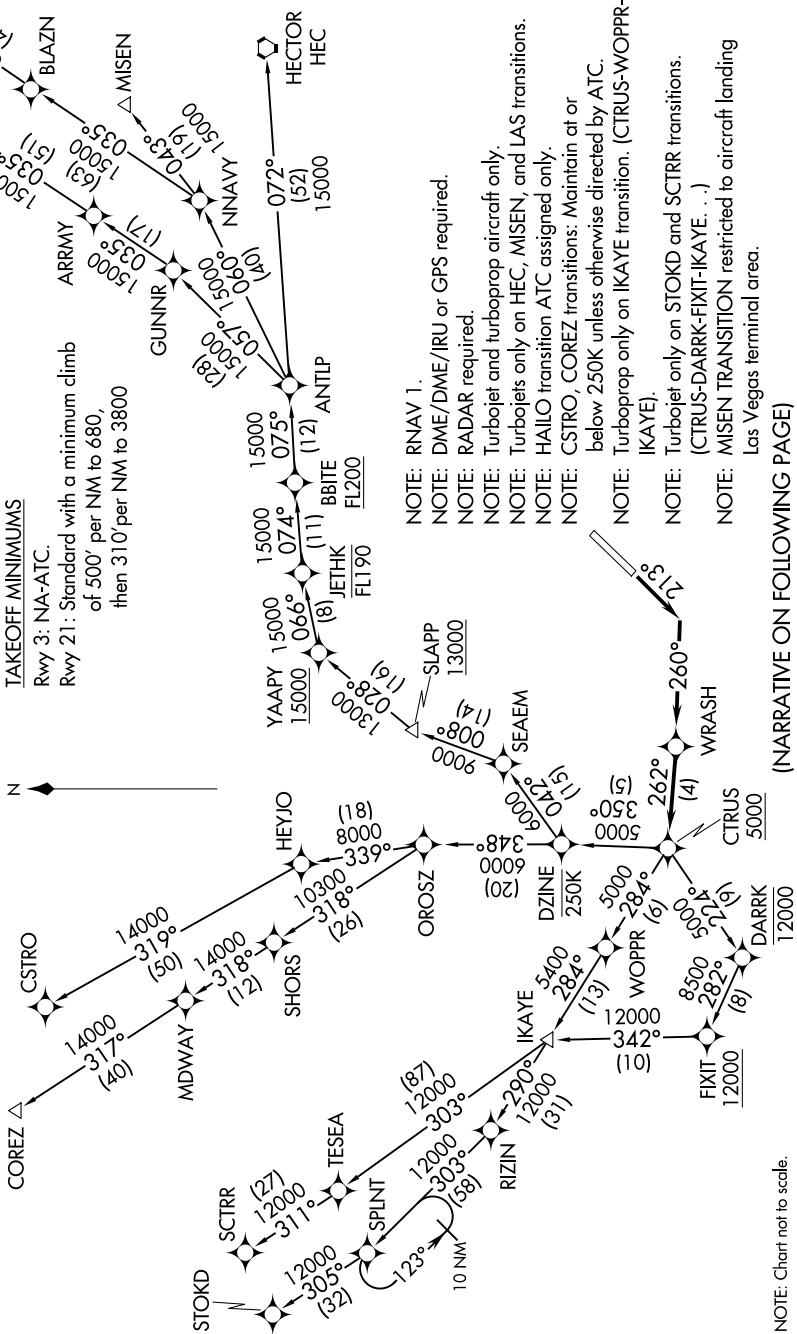

CTRUS FOUR DEPARTURE (RNAV)

AL-5023 (FAA)

SANTA MONICA MUNI (SMO)
SANTA MONICA, CALIFORNIA

SW-3, 23 JAN 2025 to 20 FEB 2025

**TOP ALTITUDE:
IKAYE TRANSITION: AS ASSIGNED BY ATC;
ALL OTHER TRANSITIONS: FL230**

ATIS 119.15
SANTA MONICA TOWER* 120.1 257.8
SOCAL DEP CON 125.2 323.275

(NARRATIVE ON FOLLOWING PAGE)

NOTE: Chart not to scale.

SW-3, 23 JAN 2025 to 20 FEB 2025

CTRUS FOUR DEPARTURE (RNAV)

SANTA MONICA, CALIFORNIA
SANTA MONICA MUNI (SMO)