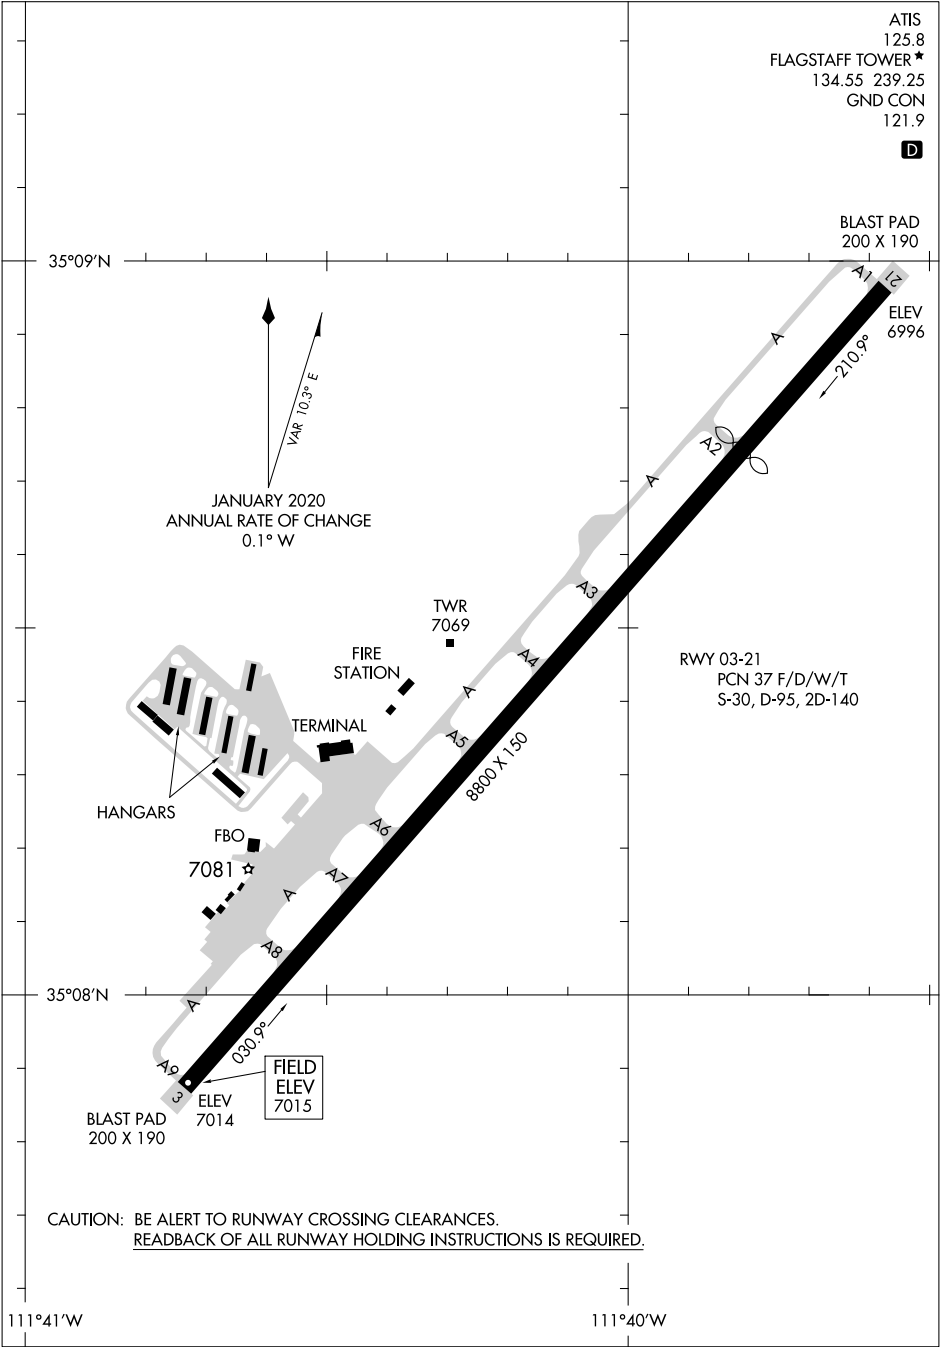

AIRPORT DIAGRAM

AL-5034 (FAA)

FLAGSTAFF PULLIAM (F'L G)
FLAGSTAFF, ARIZONA

SW-4, 23 JAN 2025 to 20 FEB 2025

SW-4, 23 JAN 2025 to 20 FEB 2025

AIRPORT DIAGRAM

FLAGSTAFF, ARIZONA
FLAGSTAFF PULLIAM (F'L G)