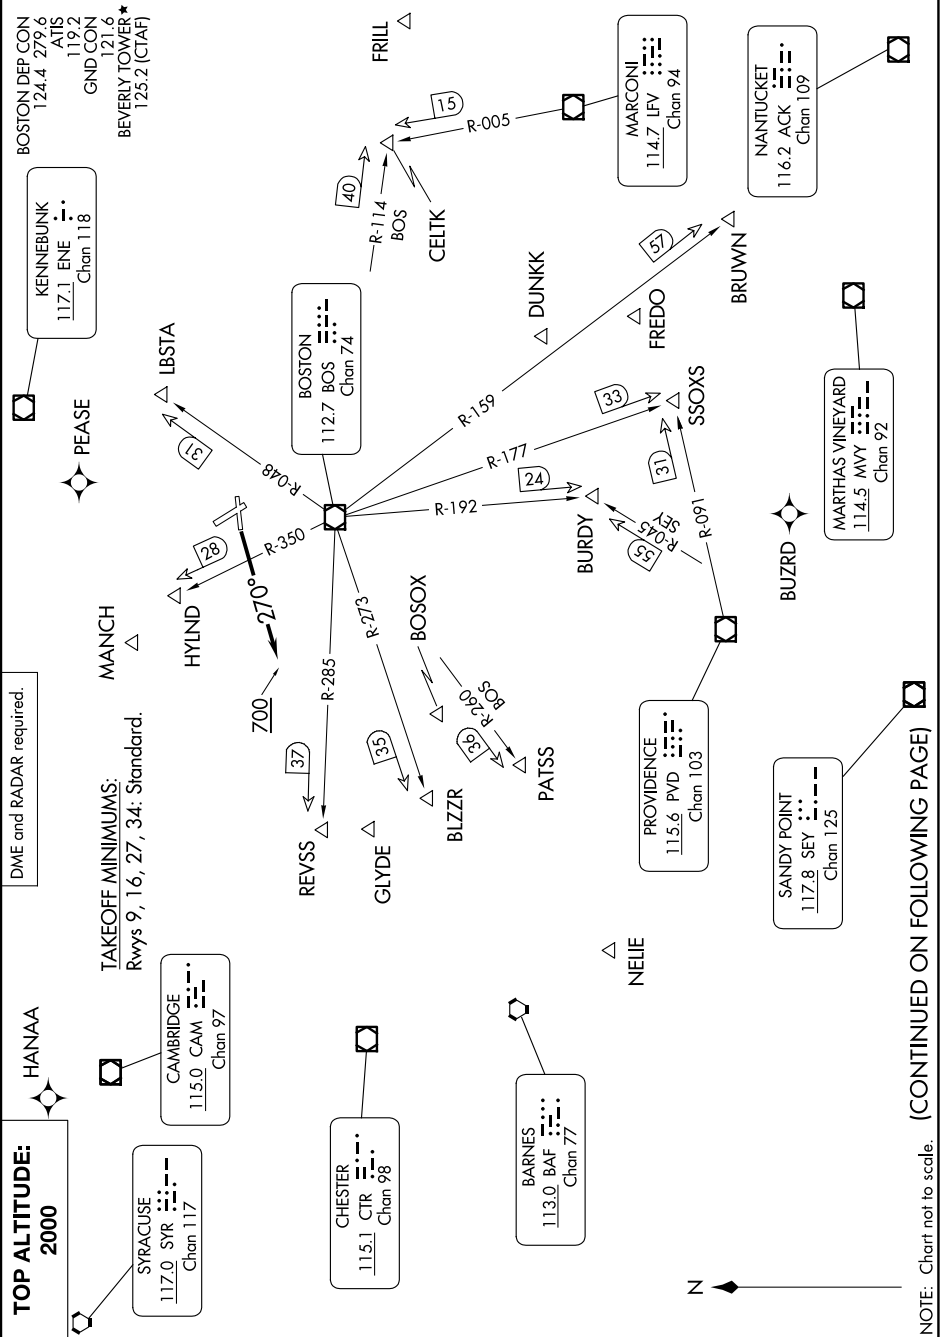

BEVERLY THREE DEPARTURE

AL-5039 (FAA)

BEVERLY RGNL (BVY)
BEVERLY, MASSACHUSETTS

NE-1, 23 JAN 2025 to 20 FEB 2025

NE-1, 23 JAN 2025 to 20 FEB 2025

BEVERLY THREE DEPARTURE

BEVERLY, MASSACHUSETTS
BEVERLY RGNL (BVY)

NOTE: Chart not to scale.

(CONTINUED ON FOLLOWING PAGE)