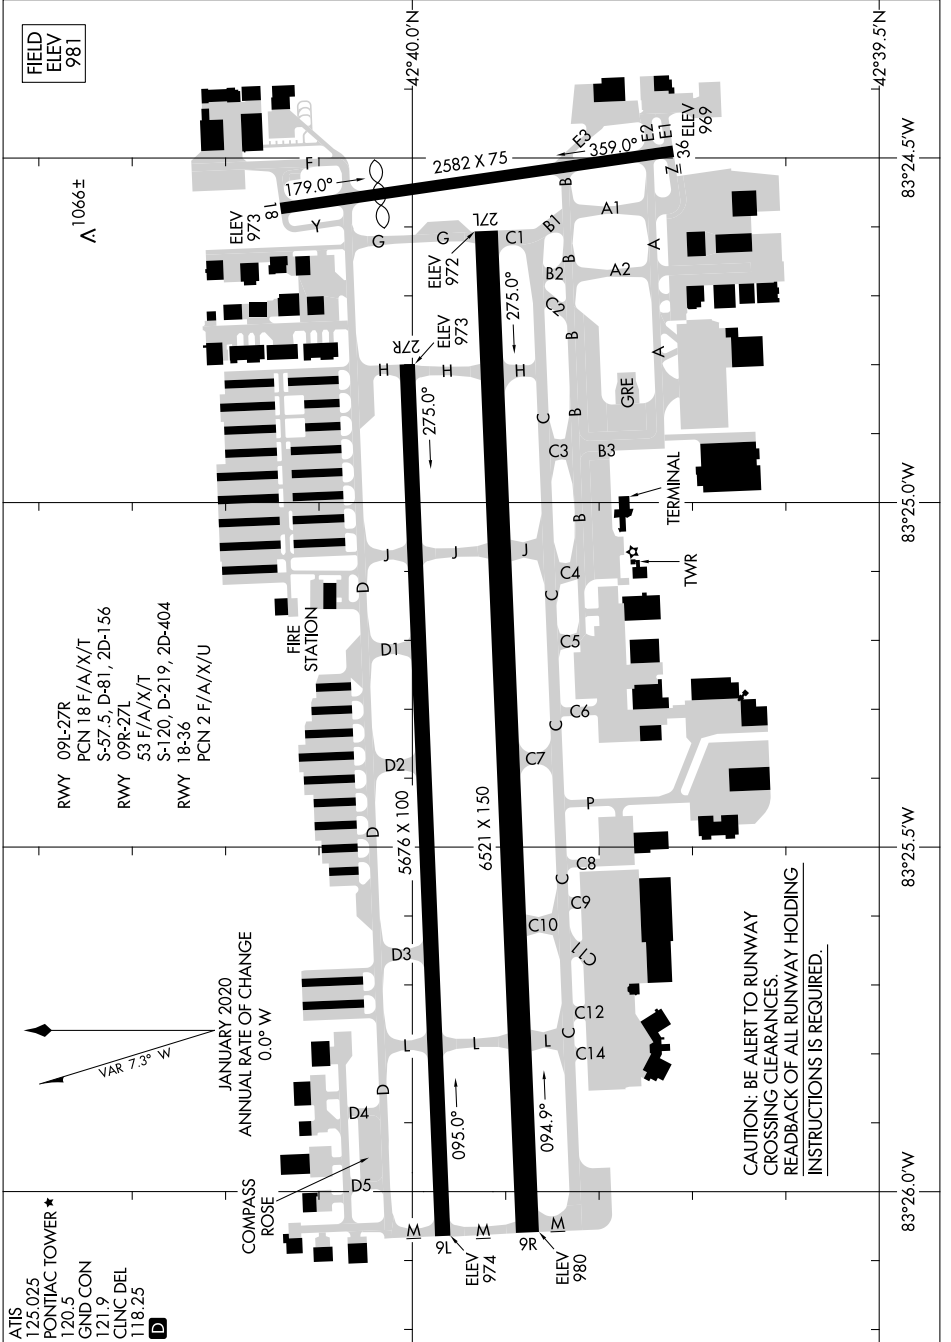

# AIRPORT DIAGRAM

AL-5052 (FAA)

EC-1, 23 JAN 2025 to 20 FEB 2025

EC-1, 23 JAN 2025 to 20 FEB 2025

# AIRPORT DIAGRAM