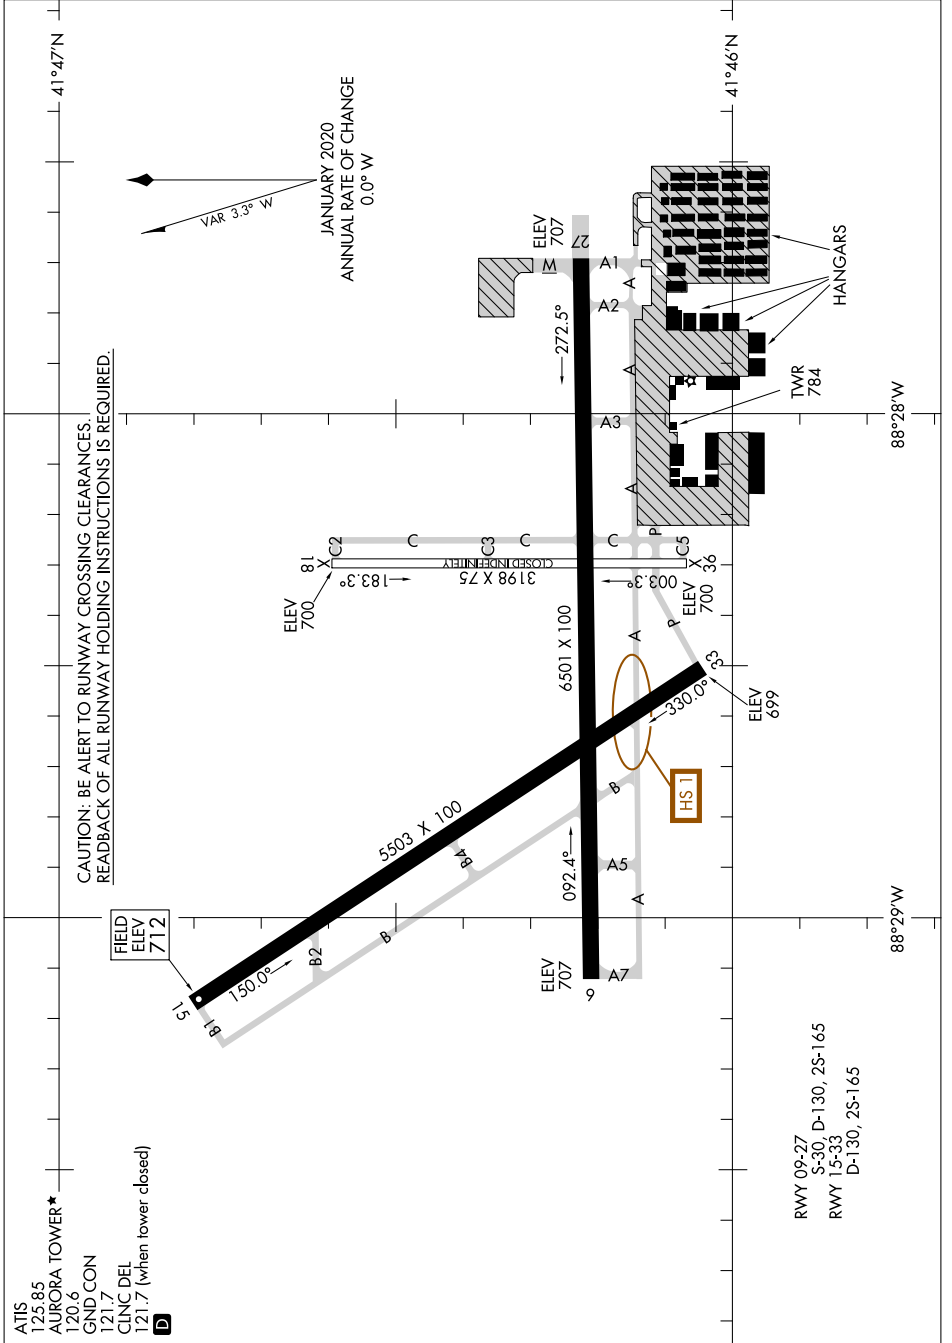

# AIRPORT DIAGRAM

AL-5103 (FAA)

AURORA MUNI (ARR)  
CHICAGO/AURORA, ILLINOIS

EC-3, 23 JAN 2025 to 20 FEB 2025

EC-3, 23 JAN 2025 to 20 FEB 2025

# AIRPORT DIAGRAM

CHICAGO/AURORA, ILLINOIS  
AURORA MUNI (ARR)