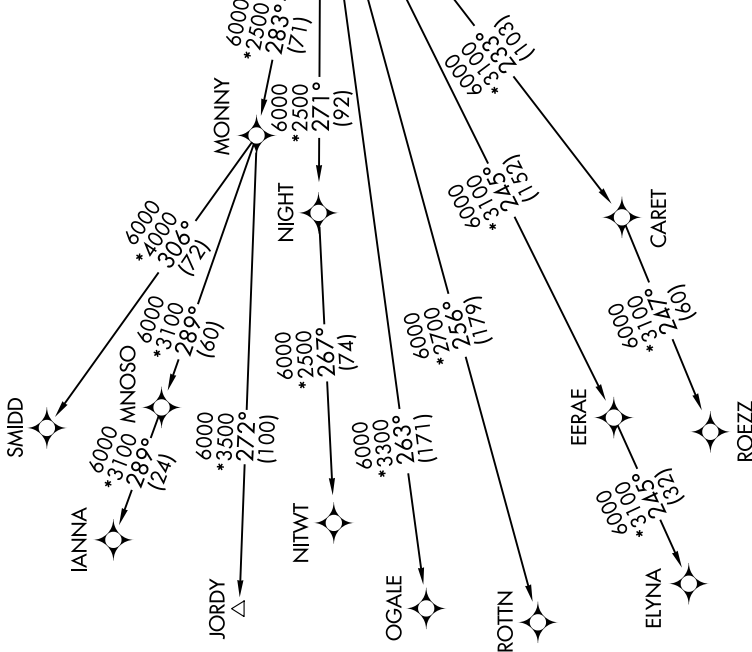

(OBENE3.OBENE) 18312

OBENE THREE DEPARTURE (RNAV) AL-5103 (FAA)

AURORA MUNI (ARR)
CHICAGO/AURORA, ILLINOIS

TOP ALTITUDE:
3000

ATIS 123.85
GND CON 121.7
AURORA TOWER* 120.6
CHICAGO DEP CON 133.5 349.0

**VERTICAL NAVIGATION
PLANNING INFORMATION**
Expect 13000

TAKEOFF MINIMUMS

Rwys 9, 15, 18, 27, 33, 36:

Standard with minimum climb of 500' per NM to 1220.

- NOTE: RADAR required.
- NOTE: DME/DME/IRU or GPS required.
- NOTE: RNAV 1.
- NOTE: Turbojet departures maintain 250K until advised by ATC.

NOTE: Chart not to scale.

(NARRATIVE ON FOLLOWING PAGE)

OBENE THREE DEPARTURE (RNAV)

(OBENE3.OBENE) 08NOV18

CHICAGO/AURORA, ILLINOIS
AURORA MUNI (ARR)