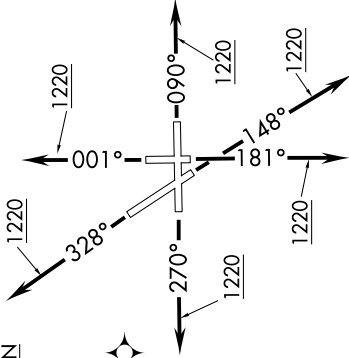

(OBENE3.OBENE) 18312

OBENE THREE DEPARTURE (RNAV) AL-5103 (FAA)

AURORA MUNI (ARR)
CHICAGO/AURORA, ILLINOIS

TOP ALTITUDE:
3000

ATIS 123.85
GND CON 121.7
AURORA TOWER* 120.6
CHICAGO DEP CON 133.5 349.0

**VERTICAL NAVIGATION
PLANNING INFORMATION**
Expect 13000

TAKEOFF MINIMUMS

Rwys 9, 15, 18, 27, 33, 36:

Standard with minimum climb of 500' per NM to 1220.

- NOTE: RADAR required.
- NOTE: DME/DME/IRU or GPS required.
- NOTE: RNAV 1.
- NOTE: Turbojet departures maintain 250K until advised by ATC.