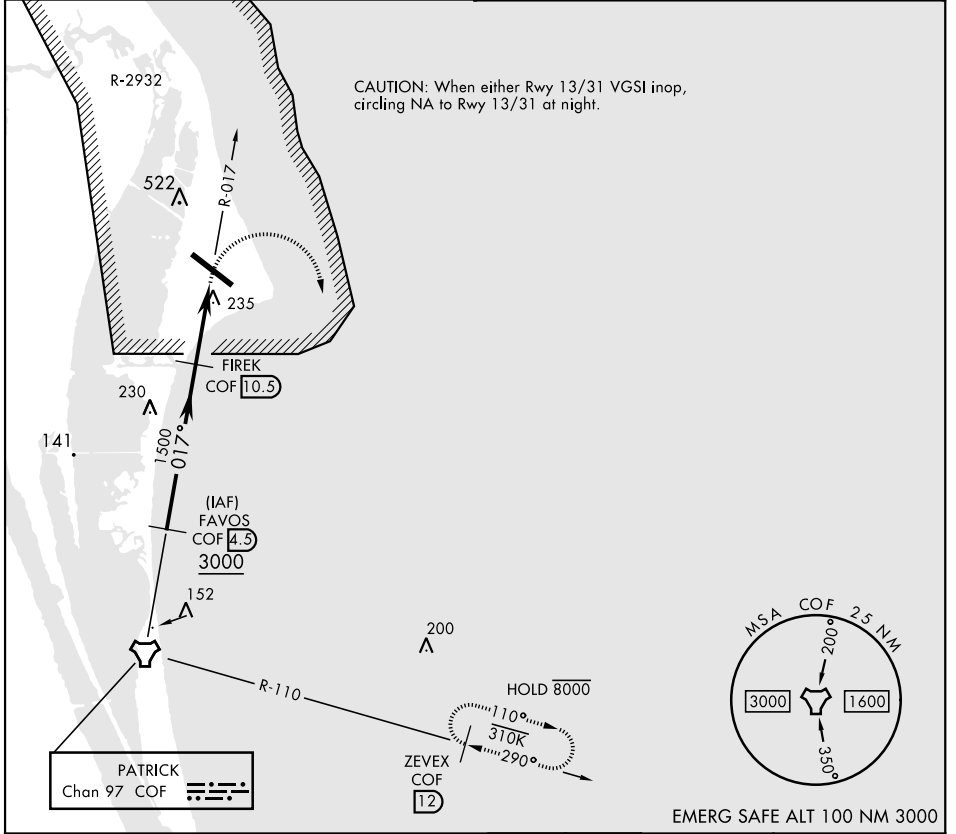

TACAN-A

TACAN Chan 97	COF	APCH CRS 017°	Rwy Idg TDZE N/A	Arprt Elev 10	[USAF]	CAPE CANAVERAL SFS SKID STRIP (KXMR)
----------------------	-----	----------------------	-------------------------	----------------------	--------	--------------------------------------

RADAR required

▼ * Circling not authorized N of Rwy 13-31.

MISSED APPROACH: Turn right direct ZEVEX (COF R-110/12 DME) maintain 3000 and hold.

ORLANDO APP CON 134.95 281.425	CAPE TOWER ★ 118.625 143.15 239.05
--	--

CATEGORY	A	B	C	D	E	
☑ CIRCLING*	580-1	570 (600-1)	580-1½ 570 (600-1½)	620-2 610 (700-2)	640-2¼ 630 (700-2¼)	HIRL Rwy 13-31

TACAN-A

SE-3, 23 JAN 2025 to 20 FEB 2025

SE-3, 23 JAN 2025 to 20 FEB 2025