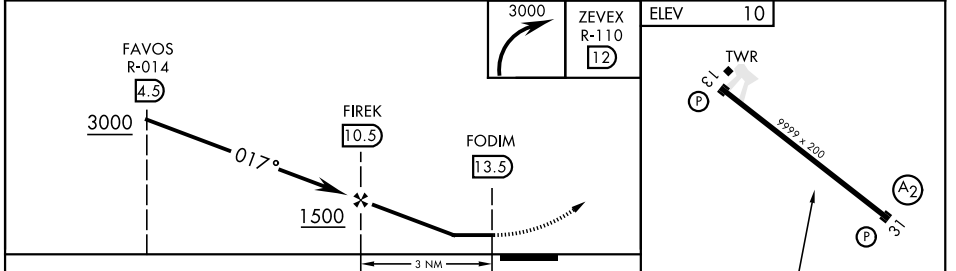

TACAN-A

TACAN Chan 97	COF	APCH CRS 017°	Rwy Idg TDZE N/A	Arprt Elev 10	[USAF]	CAPE CANAVERAL SFS SKID STRIP (KXMR)
----------------------	-----	----------------------	-------------------------	----------------------	--------	--------------------------------------

RADAR required

▼ * Circling not authorized N of Rwy 13-31.

MISSED APPROACH: Turn right direct ZEVEX (COF R-110/12 DME) maintain 3000 and hold.

ORLANDO APP CON 134.95 281.425	CAPE TOWER ★ 118.625 143.15 239.05
--	--

CATEGORY	A	B	C	D	E	
☑ CIRCLING*	580-1	570 (600-1)	580-1½ 570 (600-1½)	620-2 610 (700-2)	640-2¼ 630 (700-2¼)	HIRL Rwy 13-31

TACAN-A

SE-3, 23 JAN 2025 to 20 FEB 2025

SE-3, 23 JAN 2025 to 20 FEB 2025