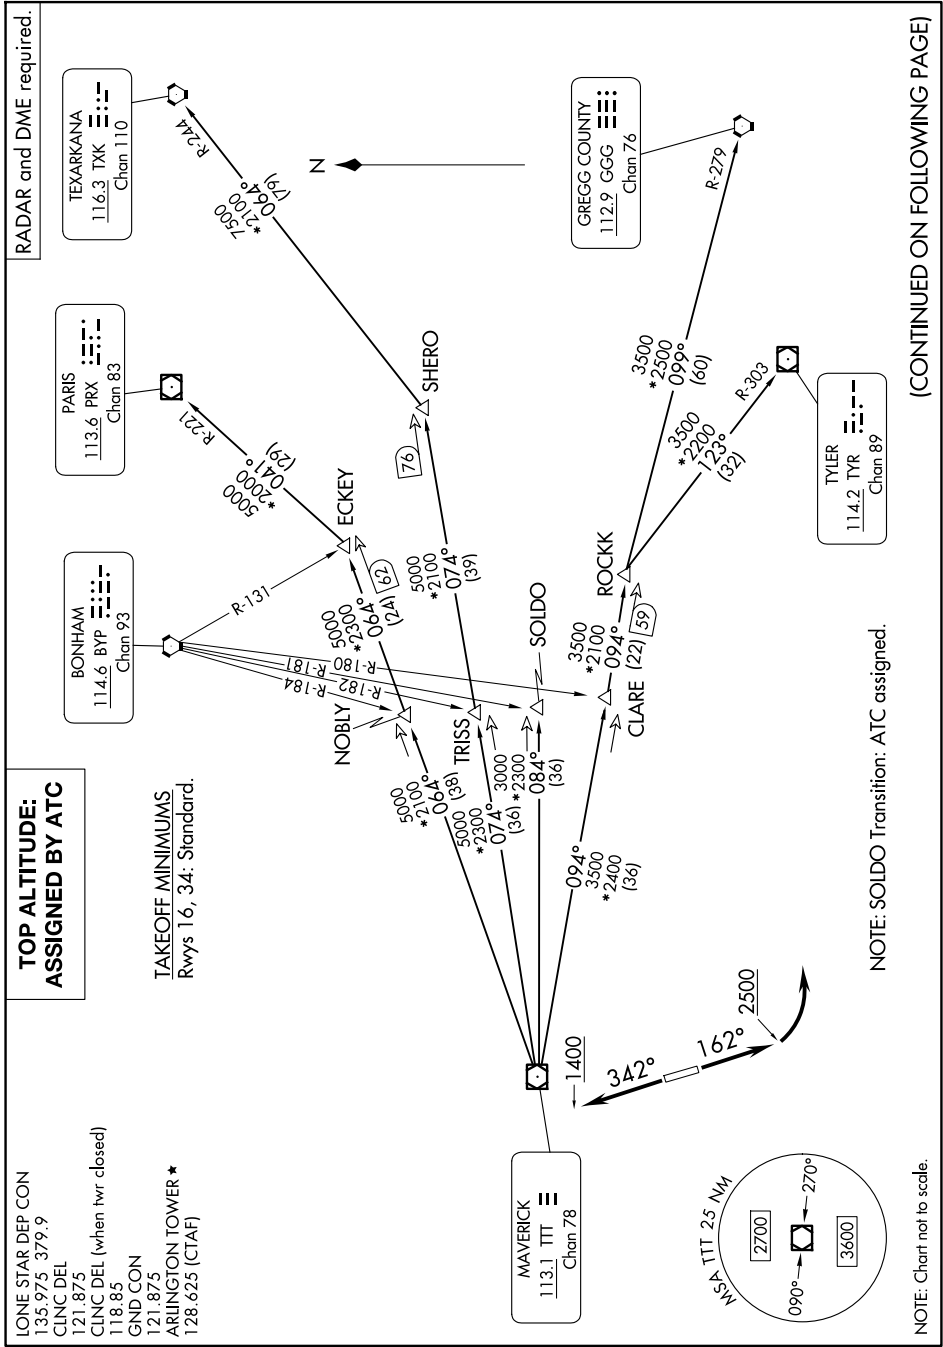

# GARLAND FIVE DEPARTURE

SC-2, 23 JAN 2025 to 20 FEB 2025

(CONTINUED ON FOLLOWING PAGE)

# GARLAND FIVE DEPARTURE

SC-2, 23 JAN 2025 to 20 FEB 2025