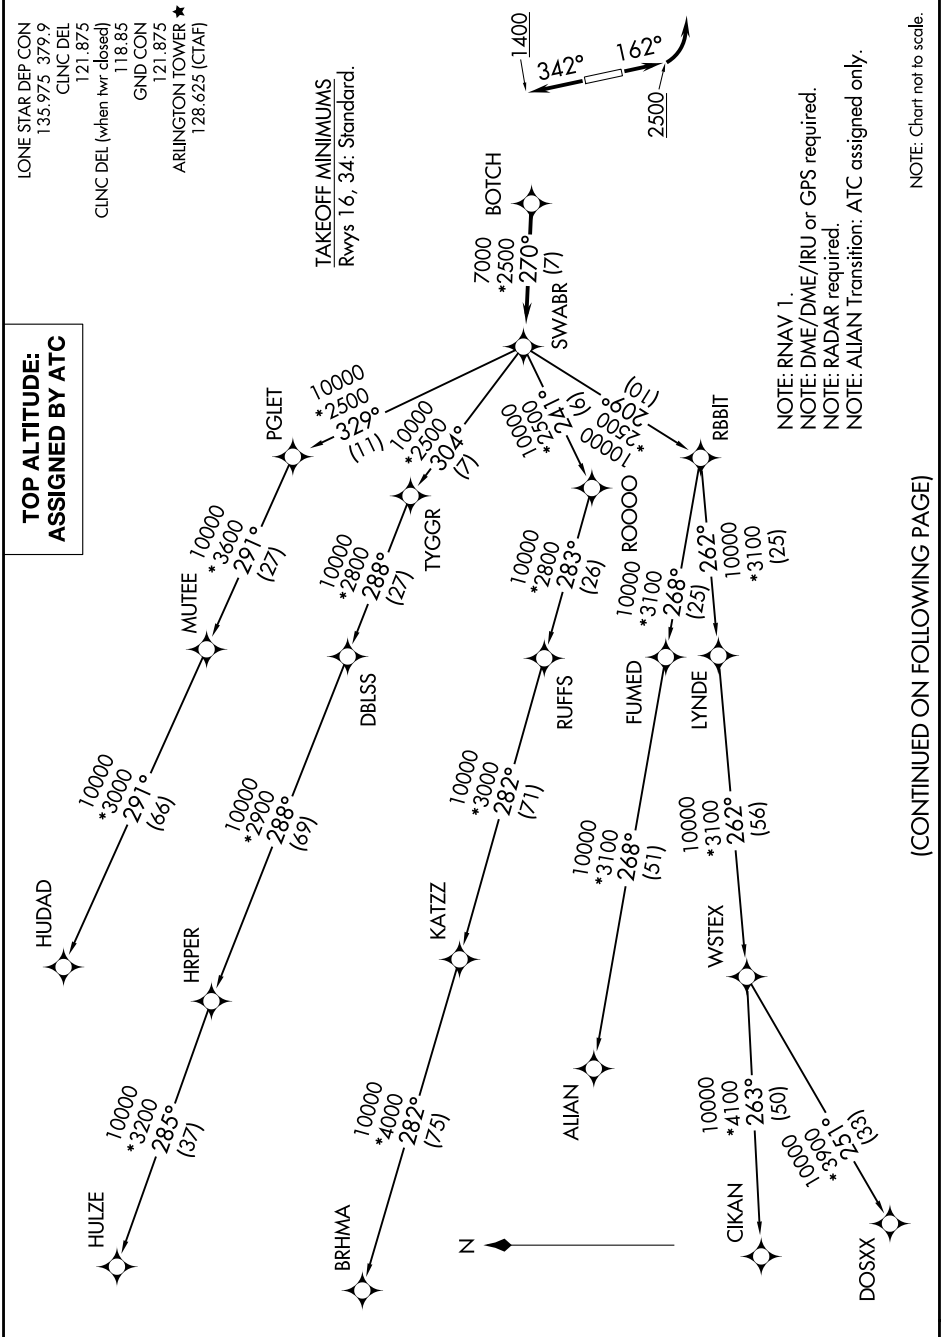

SWABR ONE DEPARTURE (RNAV)

SC-2, 23 JAN 2025 to 20 FEB 2025

SWABR ONE DEPARTURE (RNAV)

(CONTINUED ON FOLLOWING PAGE)

SC-2, 23 JAN 2025 to 20 FEB 2025