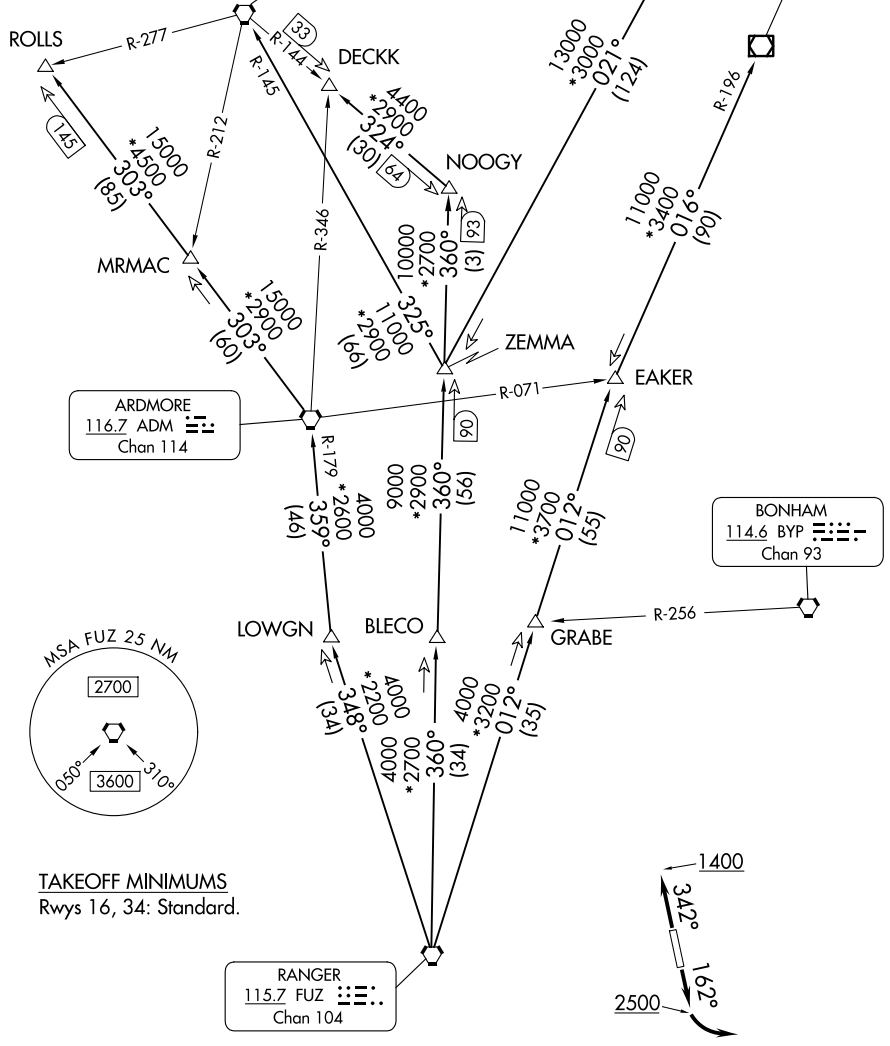

TEXOMA FIVE DEPARTURE

LONE STAR DEP CON
 135.975 379.9
 CLNC DEL
 121.875
 CLNC DEL (When twr closed)
 118.85
 GND CON
 121.875
 ARLINGTON TOWER ★
 128.625 (CTAF)

**TOP ALTITUDE:
 ASSIGNED BY ATC**

TULSA
 114.4 TUL
 Chan 91

RADAR and DME required.

WILL ROGERS
 114.1 IRW
 Chan 88

OKMULGEE
 114.9 OKM
 Chan 96

ARDMORE
 116.7 ADM
 Chan 114

BONHAM
 114.6 BYP
 Chan 93

RANGER
 115.7 FUZ
 Chan 104

SC-2, 23 JAN 2025 to 20 FEB 2025

SC-2, 23 JAN 2025 to 20 FEB 2025

NOTE: Chart not to scale

(CONTINUED ON FOLLOWING PAGE)

TEXOMA FIVE DEPARTURE